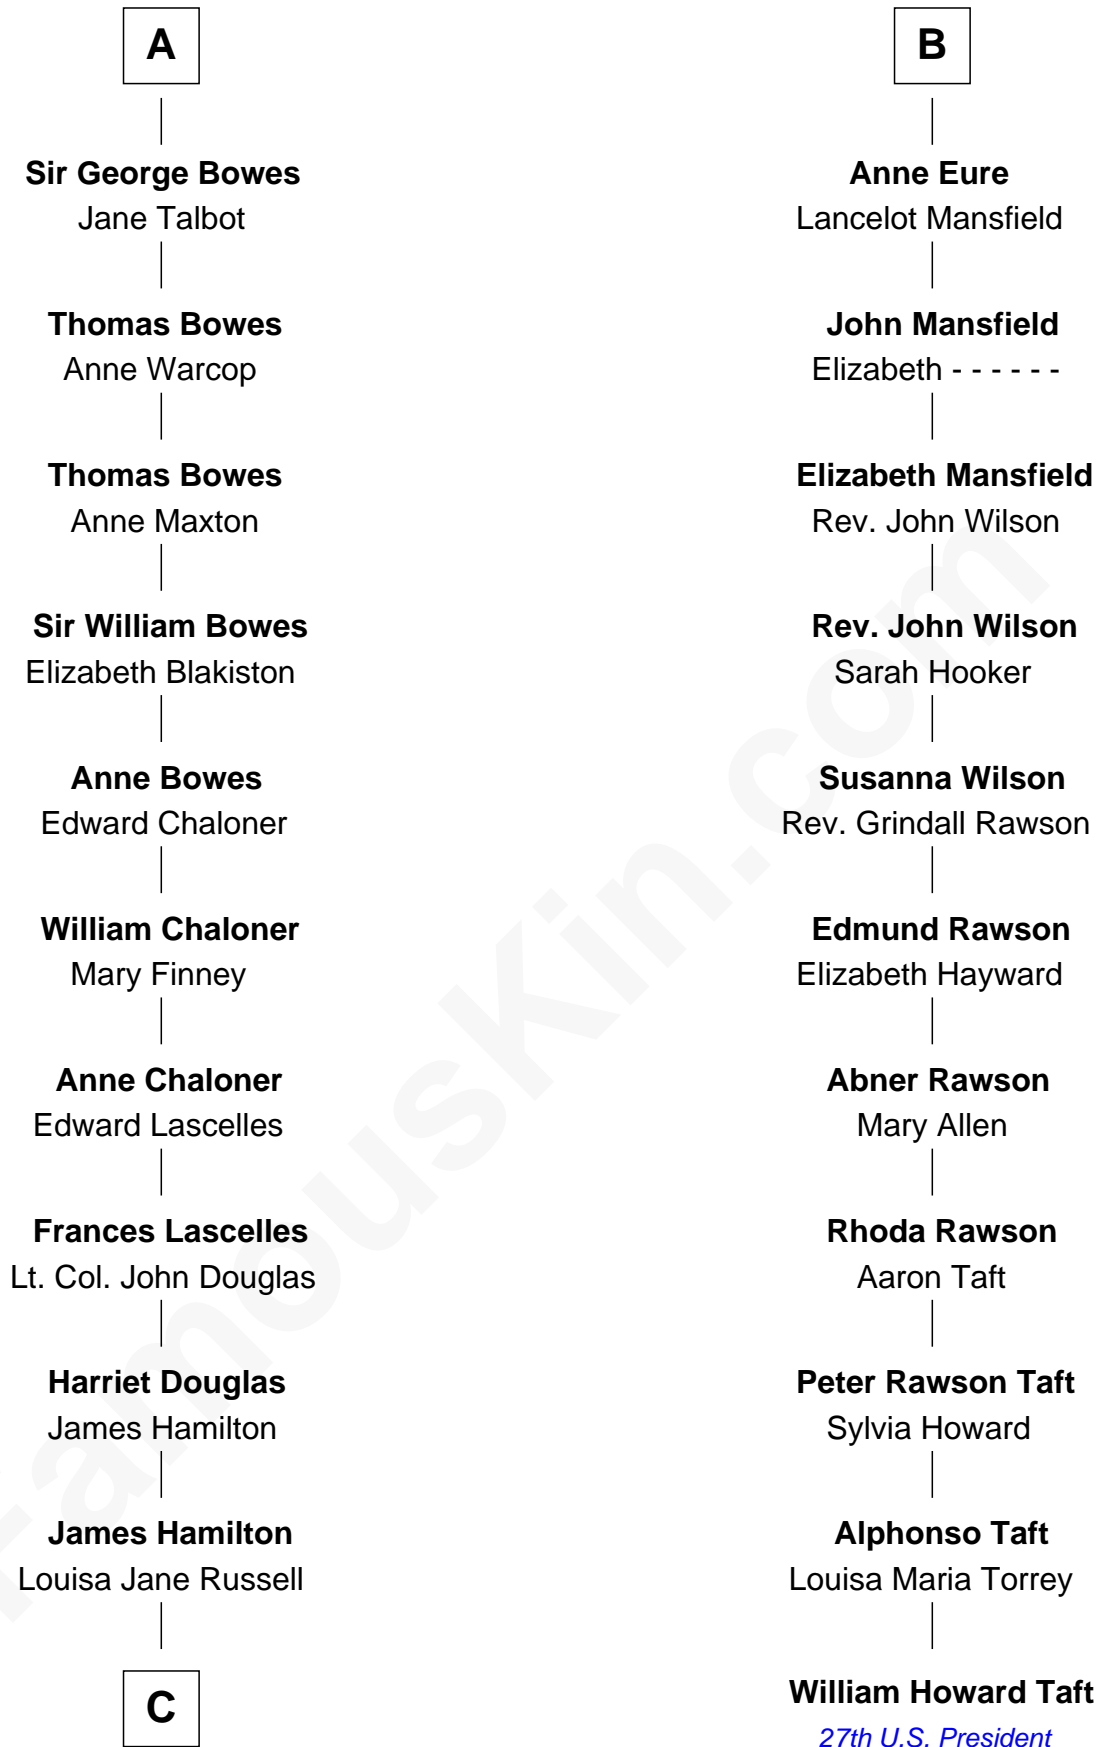

# FamousKin.com Relationship Chart of

**Sarah Ferguson**

*Duchess of York*

17th cousin 4 times removed of

**William Howard Taft**

*27th U.S. President*

**Sir John de Eure**

Margaret - - - - -

**C**

**Louisa Jane Hamilton**

William Henry Walter Montagu-Douglas-Scott

**Herbert Andrew Montagu-Douglas-Scott**

Marie Josephine Edwards

**Marian Louisa Montagu-Douglas-Scott**

Andrew Henry Ferguson

**Ronald Ivor Ferguson**

Susan Mary Wright

**Sarah Ferguson**

*Duchess of York*