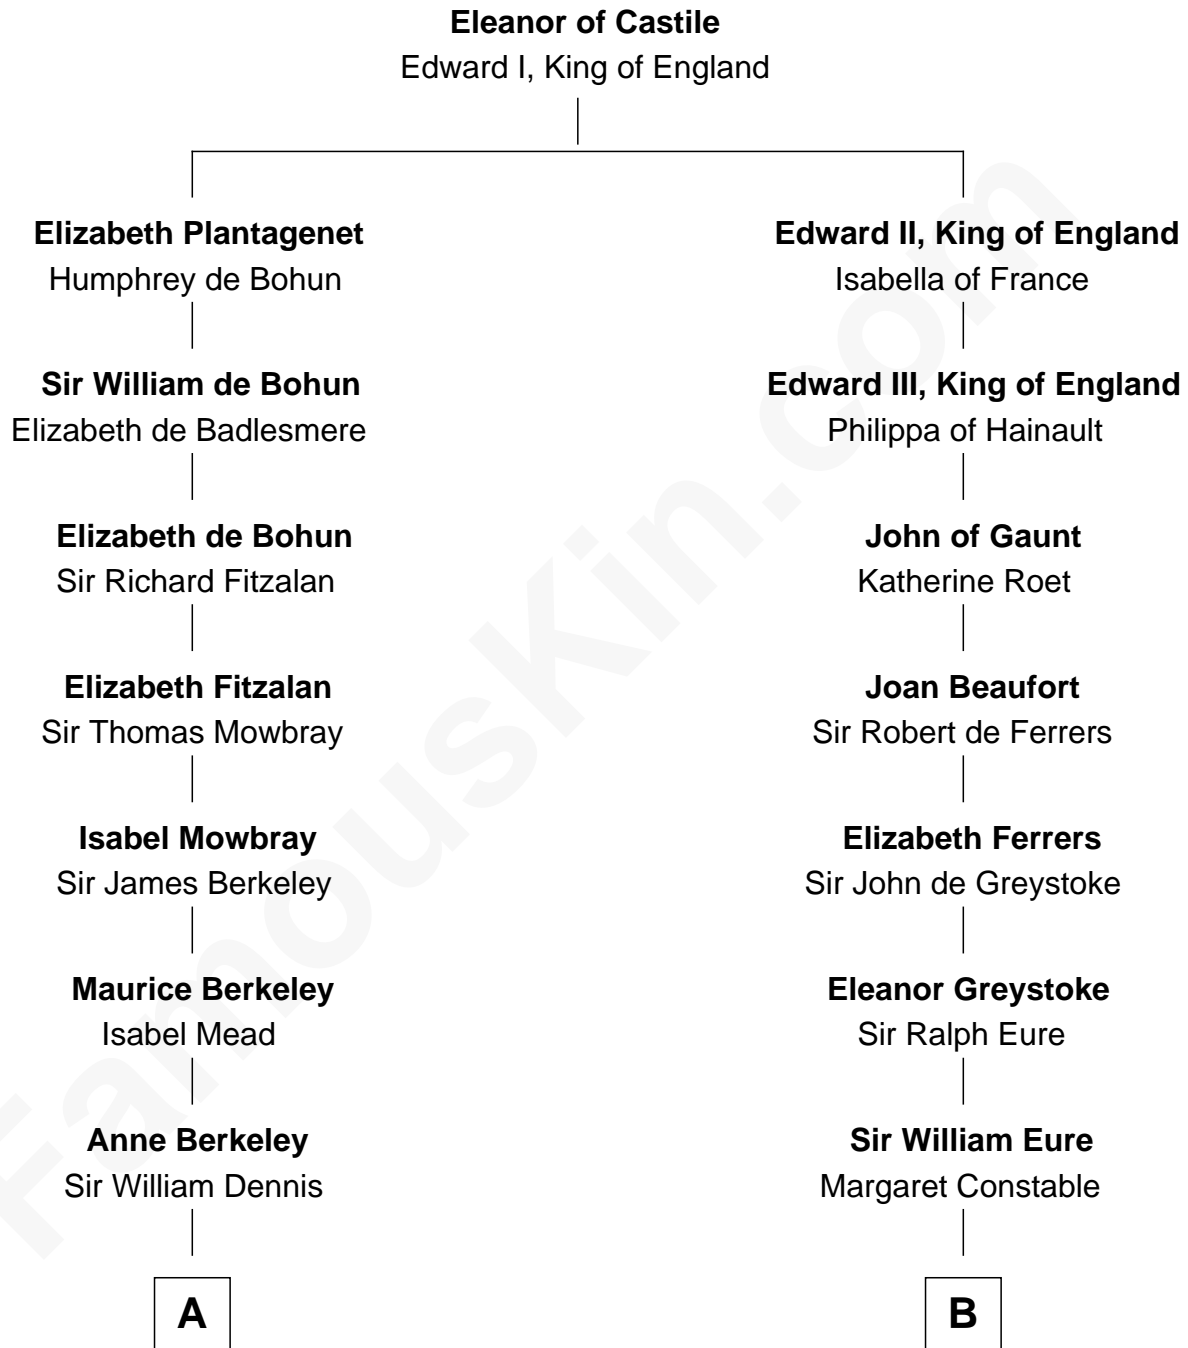

FamousKin.com Relationship Chart of

Sarah Ferguson

Duchess of York

20th cousin 1 time removed of

William Howard Taft

27th U.S. President

C

Susan Henrietta Cavendish

Henry Robert Brand

Margaret Brand

Algernon Francis Holford Ferguson

Andrew Henry Ferguson

Marian Louisa Montagu-Douglas-Scott

Ronald Ivor Ferguson

Susan Mary Wright

Sarah Ferguson

Duchess of York

D

Rhoda Rawson

Aaron Taft

Peter Rawson Taft

Sylvia Howard

Alphonso Taft

Louisa Maria Torrey

William Howard Taft

27th U.S. President