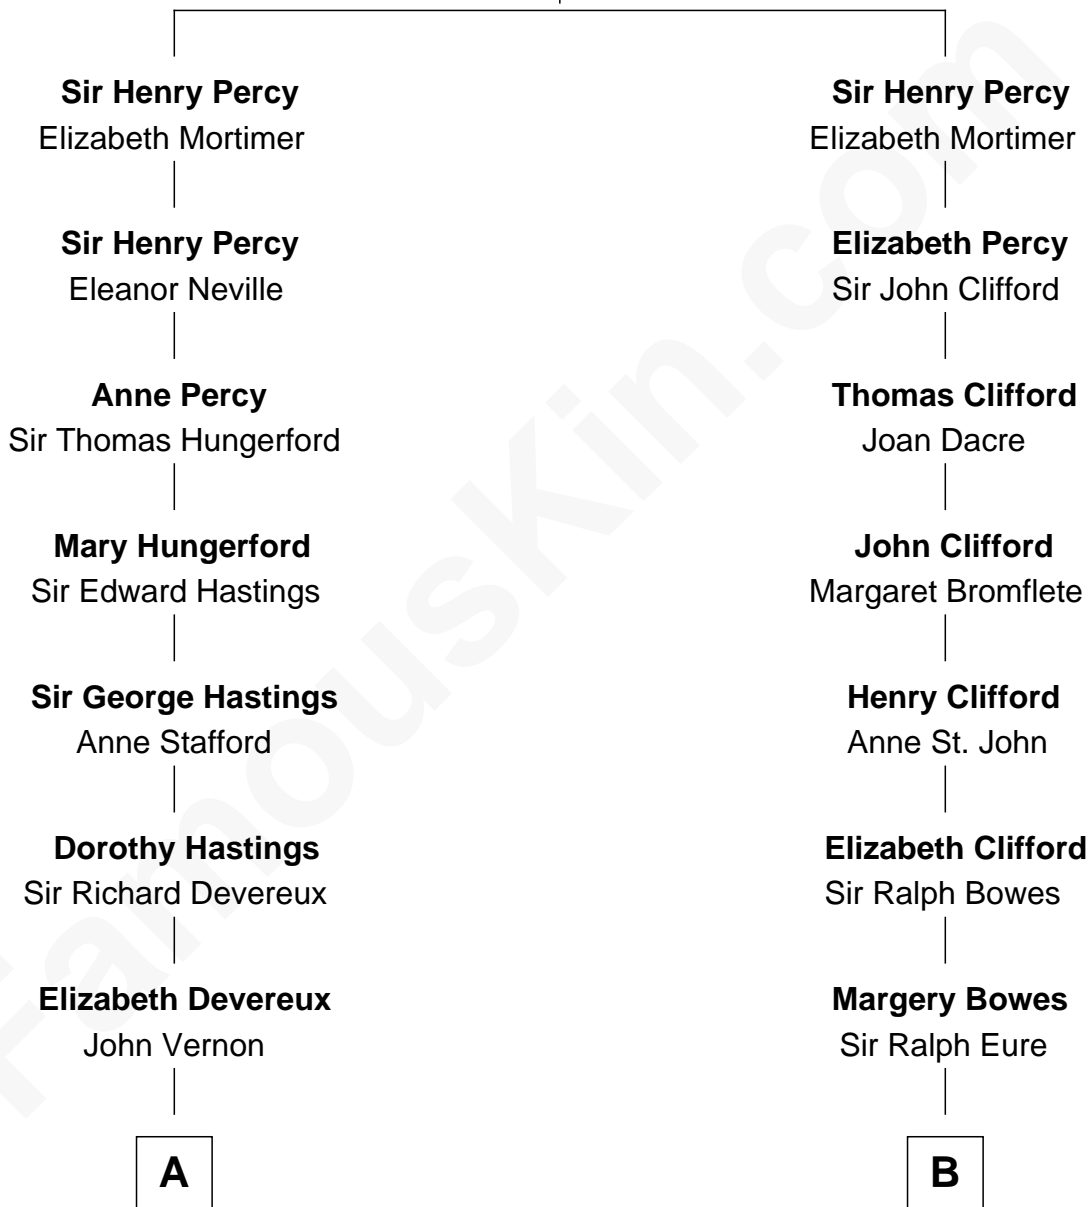

FamousKin.com Relationship Chart of

Sarah Ferguson

Duchess of York

17th cousin 2 times removed of

William Howard Taft

27th U.S. President

Sir Henry Percy
Margaret de Neville

A

Elizabeth Vernon
Henry Wriothesley

Thomas Wriothesley
Rachel Massüe de Ruvigny

Rachel Wriothesley
William Russell

Sir Wriothesley Russell
Elizabeth Howland

John Russell
Gertrude Leveson-Gower

Francis Russell
Elizabeth Keppel