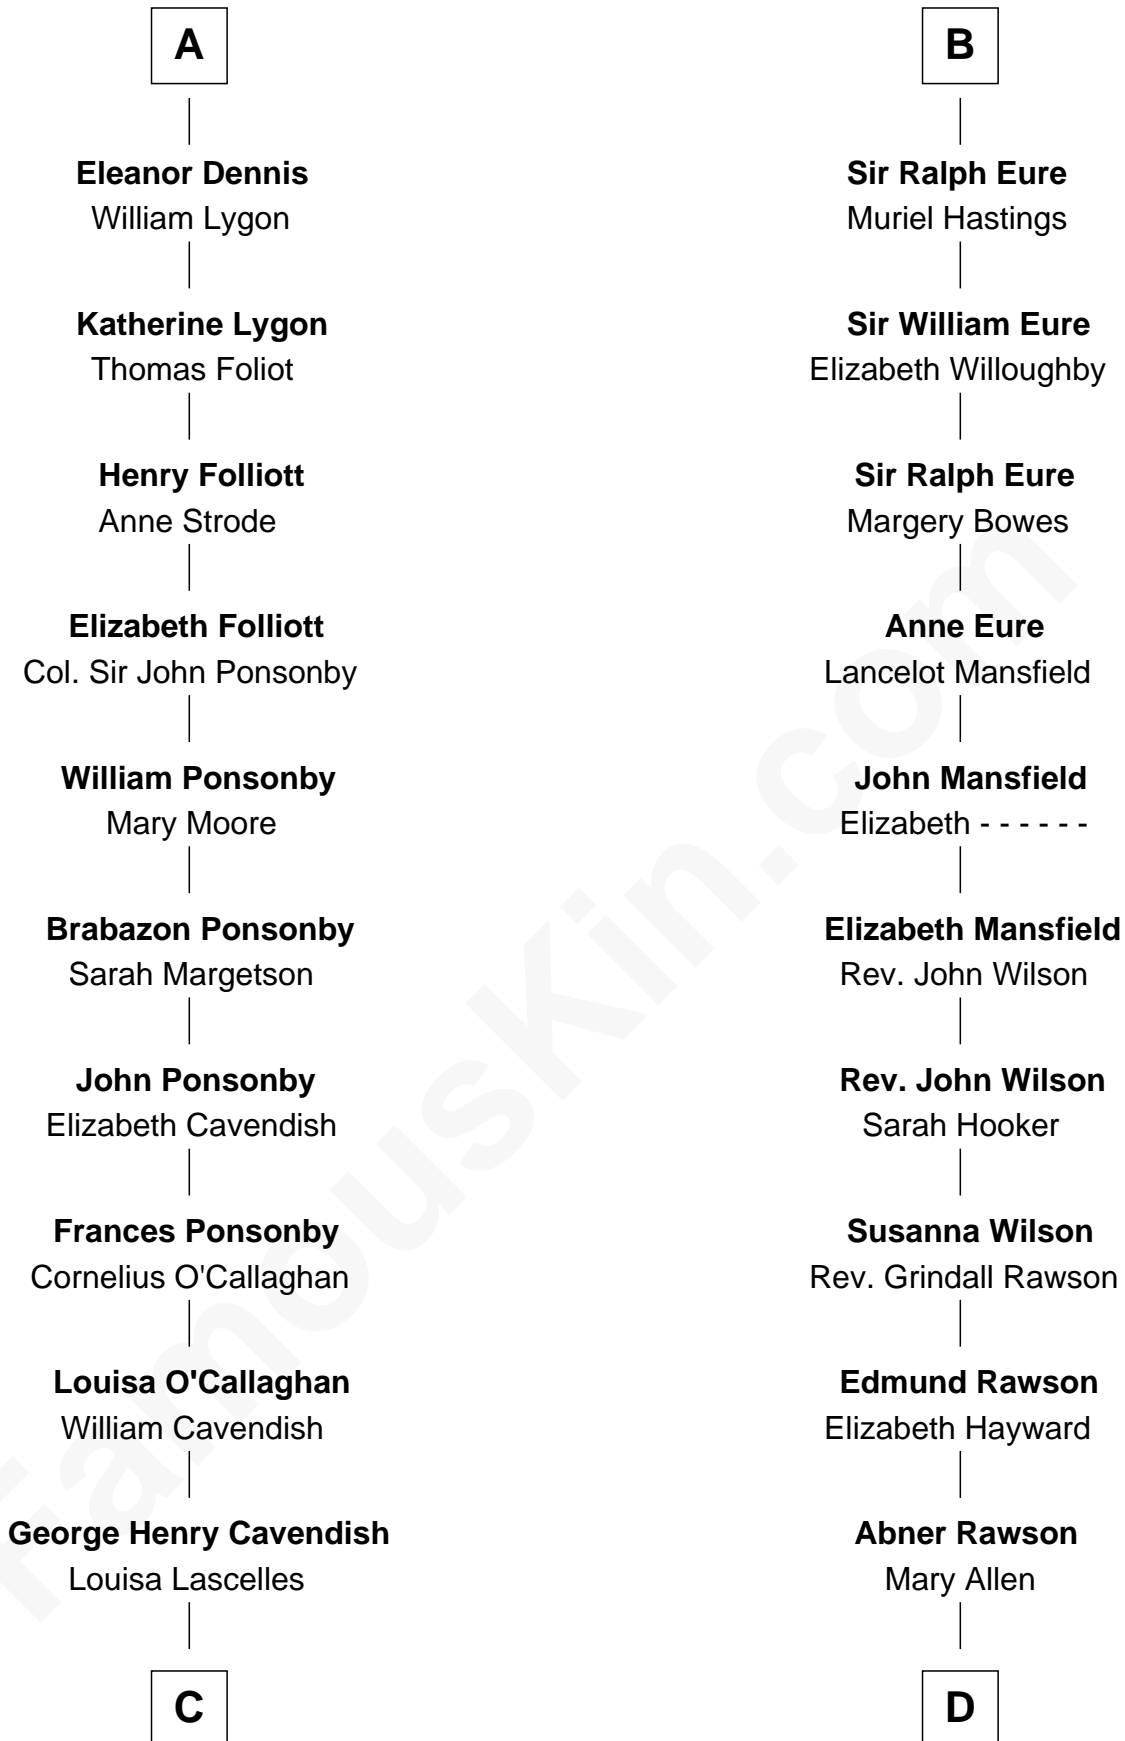

FamousKin.com Relationship Chart of

Sarah Ferguson

Duchess of York

20th cousin 1 time removed of

William Howard Taft

27th U.S. President

Gunselm de Badlesmere

C

Susan Henrietta Cavendish

Henry Robert Brand

Margaret Brand

Algernon Francis Holford Ferguson

Andrew Henry Ferguson

Marian Louisa Montagu-Douglas-Scott

Ronald Ivor Ferguson

Susan Mary Wright

Sarah Ferguson

Duchess of York

D

Rhoda Rawson

Aaron Taft

Peter Rawson Taft

Sylvia Howard

Alphonso Taft

Louisa Maria Torrey

William Howard Taft

27th U.S. President