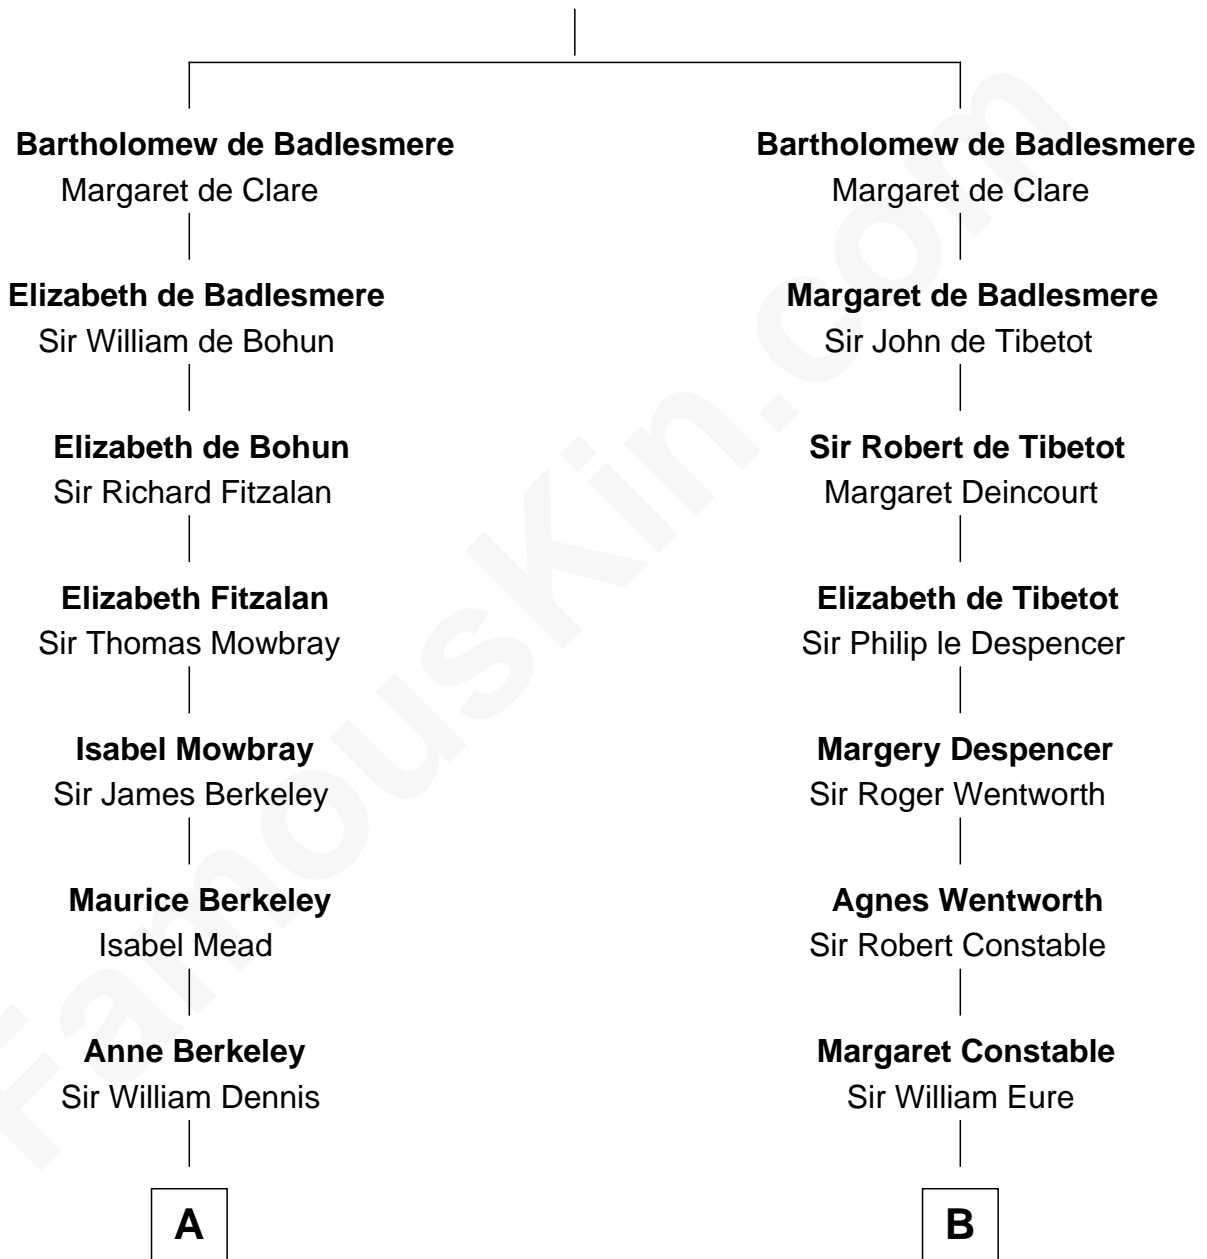

FamousKin.com Relationship Chart of

Sarah Ferguson

Duchess of York

20th cousin 1 time removed of

William Howard Taft

27th U.S. President

Gunselm de Badlesmere

C

Susan Henrietta Cavendish

Henry Robert Brand

Margaret Brand

Algernon Francis Holford Ferguson

Andrew Henry Ferguson

Marian Louisa Montagu-Douglas-Scott

Ronald Ivor Ferguson

Susan Mary Wright

Sarah Ferguson

Duchess of York

D

Rhoda Rawson

Aaron Taft

Peter Rawson Taft

Sylvia Howard

Alphonso Taft

Louisa Maria Torrey

William Howard Taft

27th U.S. President