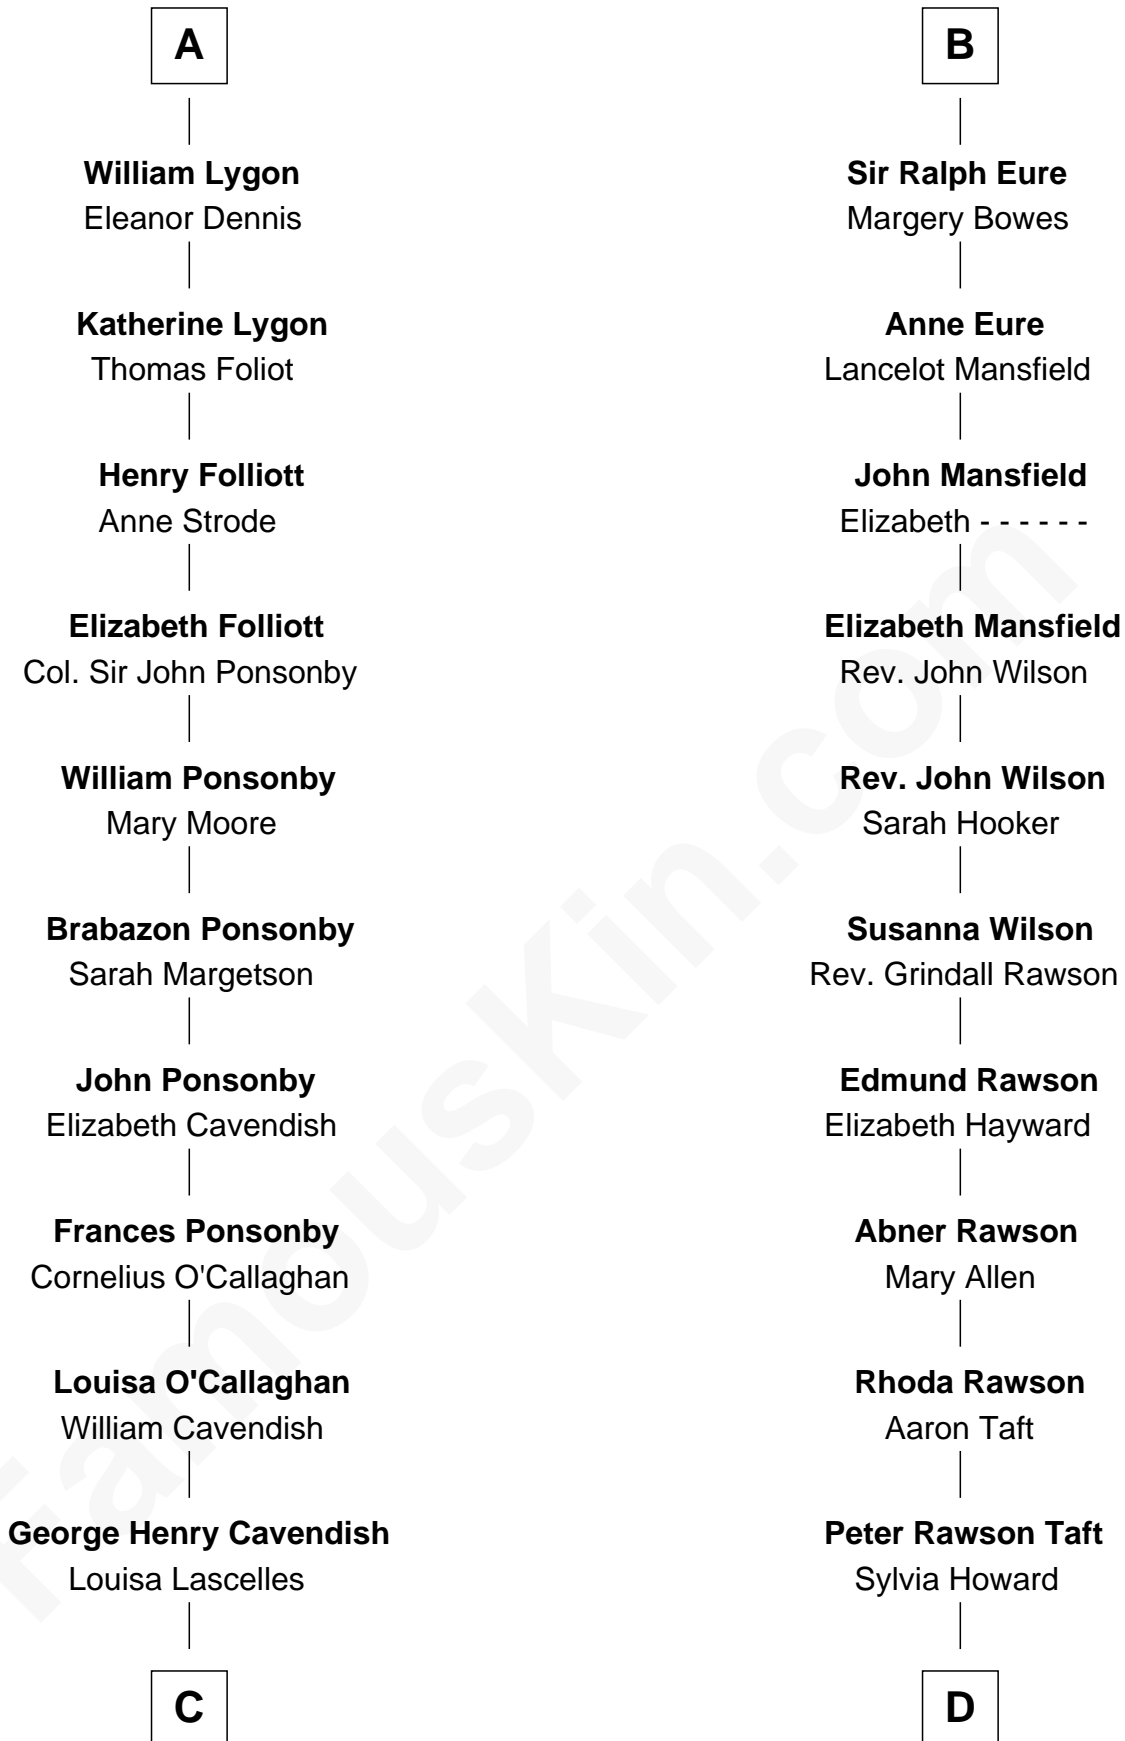

**FamousKin.com**  
**Relationship Chart of**  
**Sarah Ferguson**  
*Duchess of York*

**18th cousin 3 times removed of**  
**William Howard Taft**  
*27th U.S. President*

**C**

**Susan Henrietta Cavendish**

Henry Robert Brand

**Margaret Brand**

Algernon Francis Holford Ferguson

**Andrew Henry Ferguson**

Marian Louisa Montagu-Douglas-Scott

**Ronald Ivor Ferguson**

Susan Mary Wright

**Sarah Ferguson**

*Duchess of York*

**D**

**Alphonso Taft**

Louisa Maria Torrey

**William Howard Taft**

*27th U.S. President*

FamousKin.com