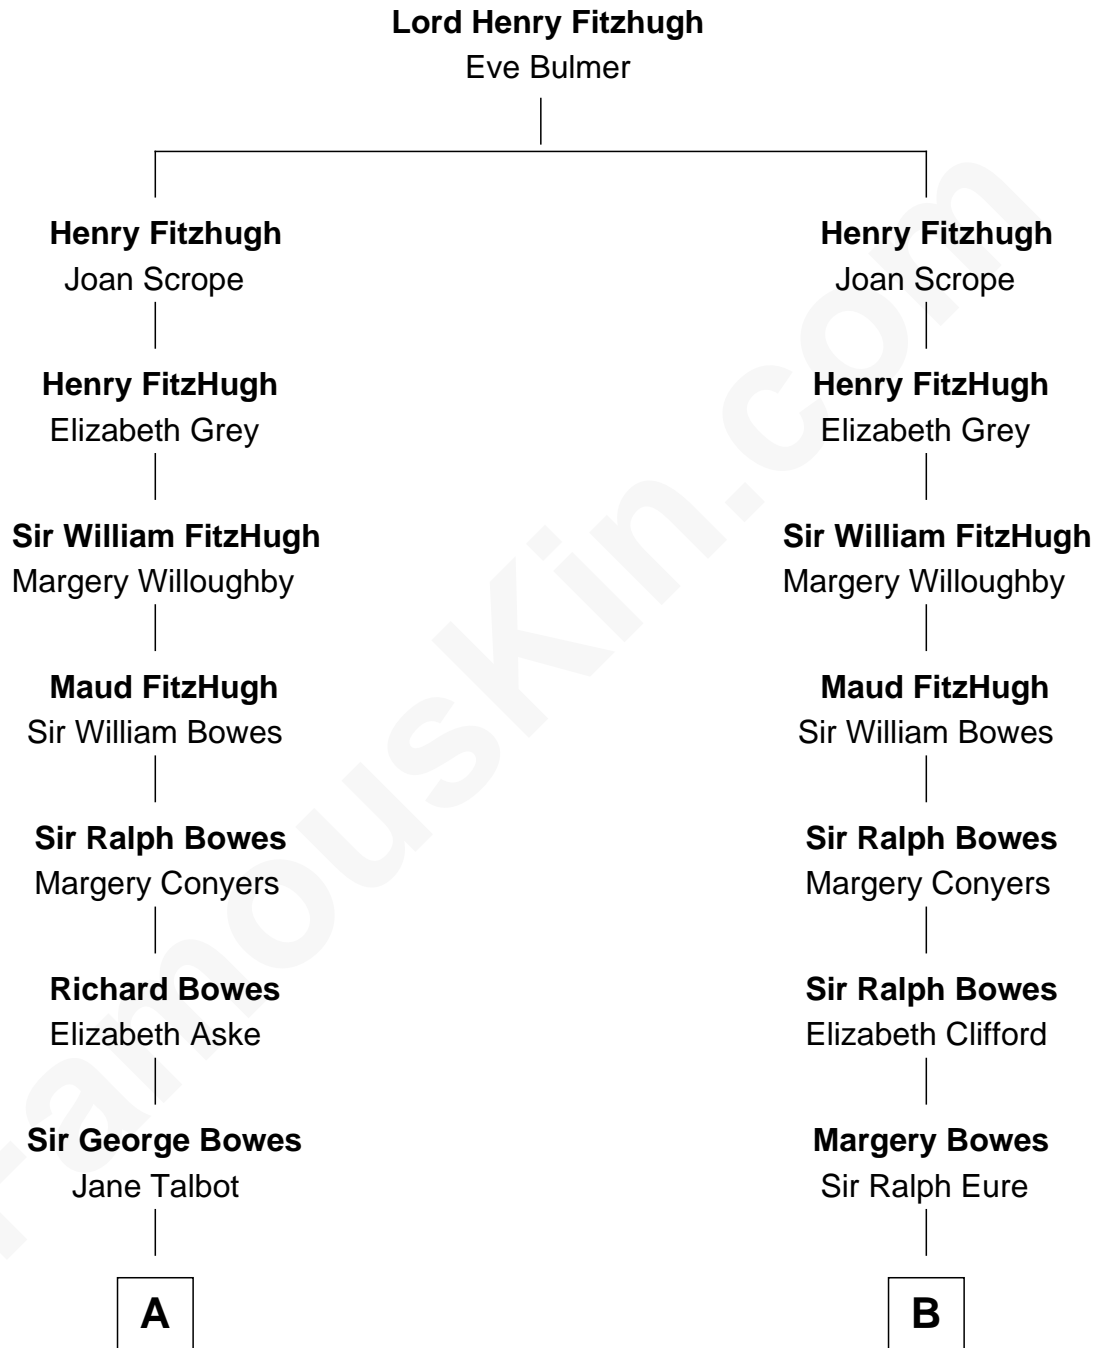

FamousKin.com
Relationship Chart of
Sarah Ferguson
Duchess of York

17th cousin 3 times removed of
William Howard Taft
27th U.S. President

A

Thomas Bowes

Anne Warcop

Thomas Bowes

Anne Maxton

Sir William Bowes