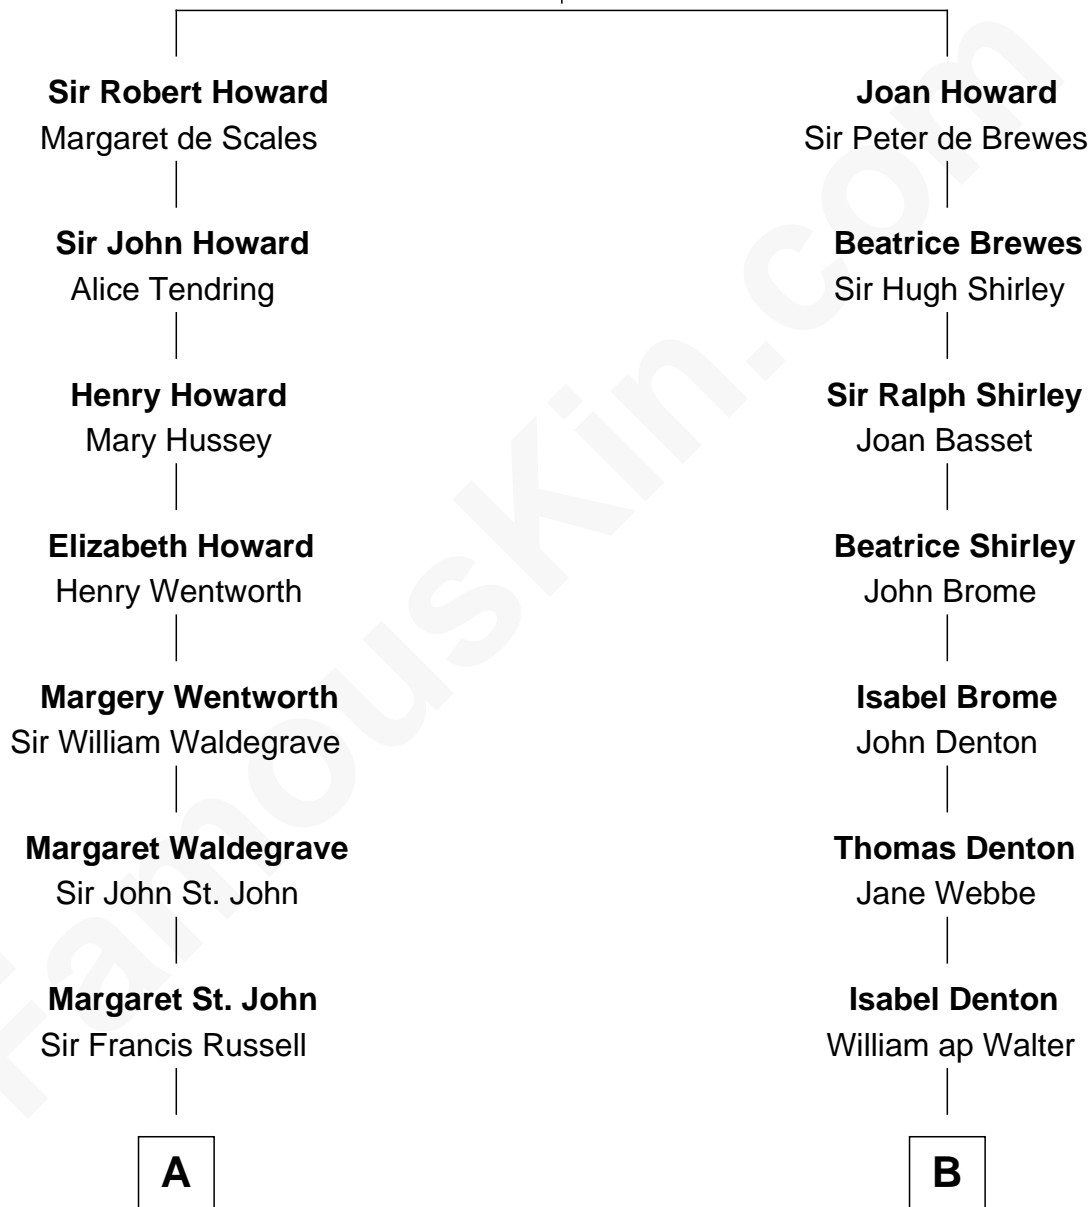

FamousKin.com Relationship Chart of

Sarah Ferguson

Duchess of York

17th cousin 3 times removed of

Rutherford B. Hayes

19th U.S. President

Sir John Howard

Alice de Bois

C

Herbert Andrew Montagu-Douglas-Scott

Marie Josephine Edwards

Marian Louisa Montagu-Douglas-Scott

Andrew Henry Ferguson

Ronald Ivor Ferguson

Susan Mary Wright

Sarah Ferguson

Duchess of York