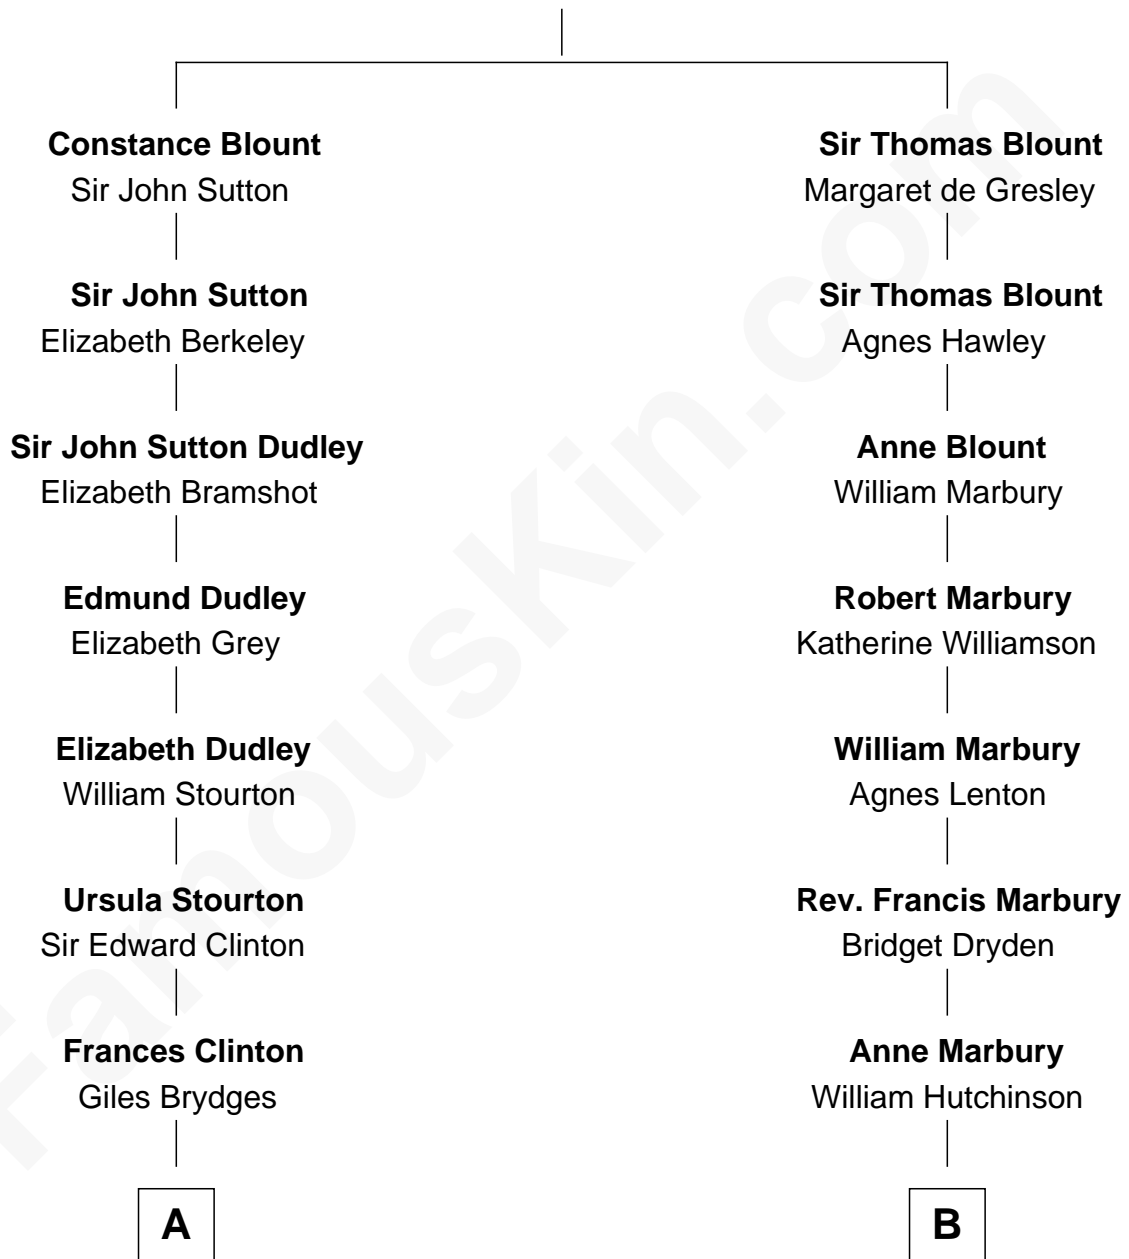

FamousKin.com Relationship Chart of

Sarah Ferguson

Duchess of York

16th cousin 3 times removed of

George Romney

43rd Governor of Michigan

Sir Walter Blount

Sancha de Ayala

A

Catherine Brydges

Francis Russell

Sir William Russell

Anne Carr

William Russell

Rachel Wriothesley

Sir Wriothesley Russell