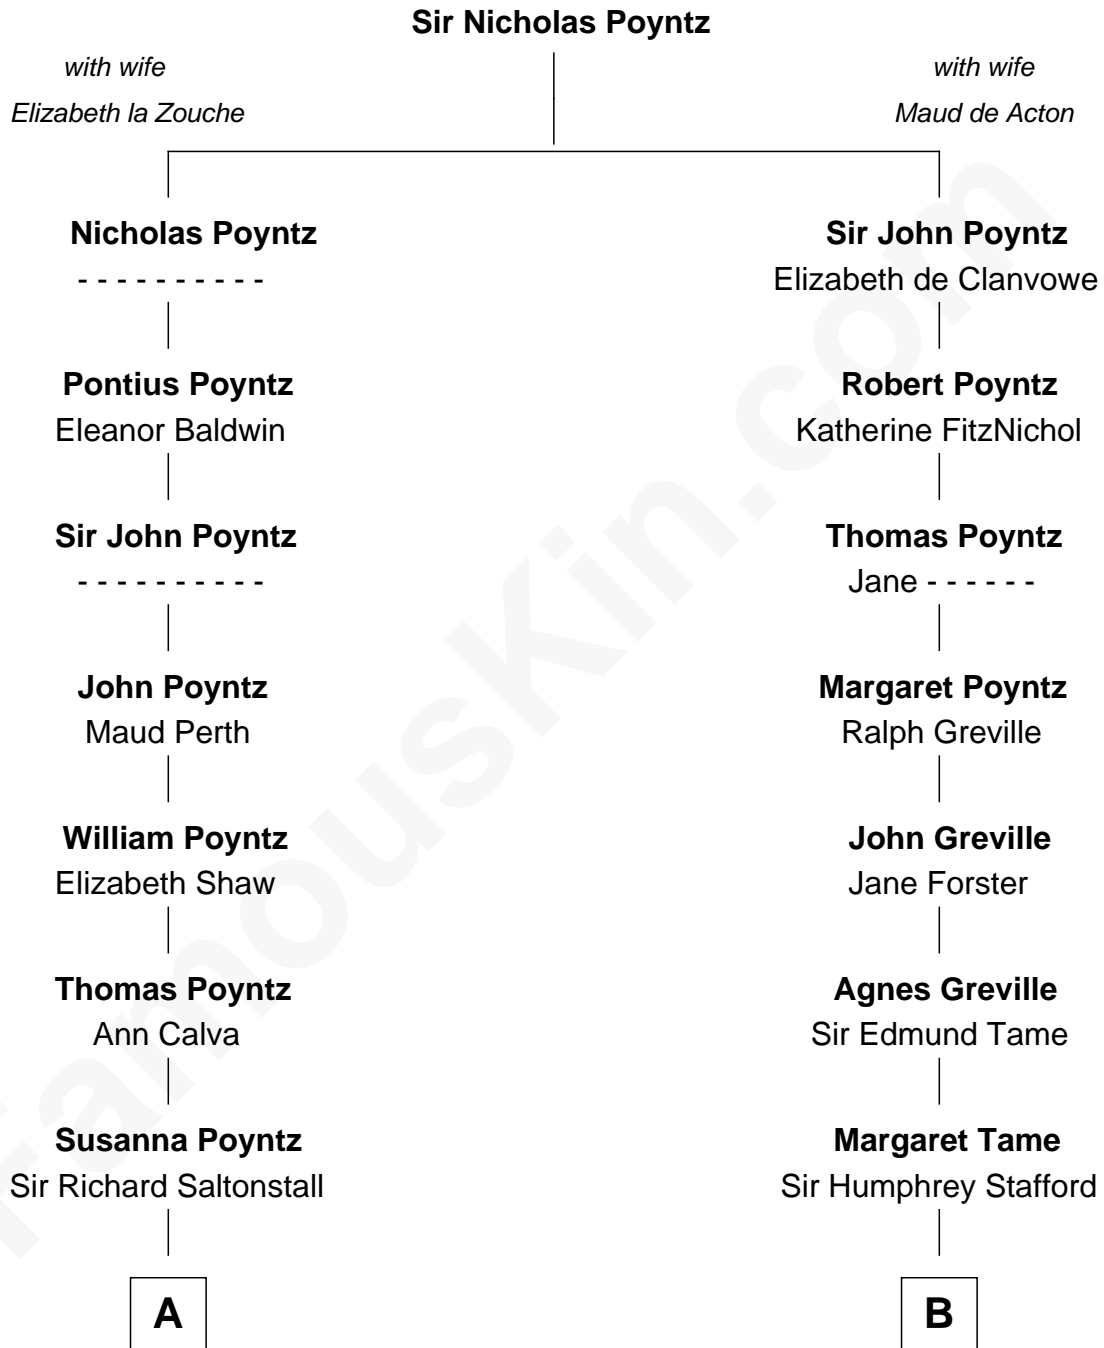

FamousKin.com
Relationship Chart of
Sarah Ferguson
Duchess of York

19th cousin 2 times removed of
George Romney
43rd Governor of Michigan

C

Louisa Jane Hamilton

William Henry Walter Montagu-Douglas-Scott

Herbert Andrew Montagu-Douglas-Scott

Marie Josephine Edwards

Marian Louisa Montagu-Douglas-Scott

Andrew Henry Ferguson

Ronald Ivor Ferguson

Susan Mary Wright

Sarah Ferguson

Duchess of York

D

Helaman Pratt

Anna Johanna Dorothy Wilcken

Anna Amelia Pratt

Gaskell Samuel Romney

George Romney

43rd Governor of Michigan