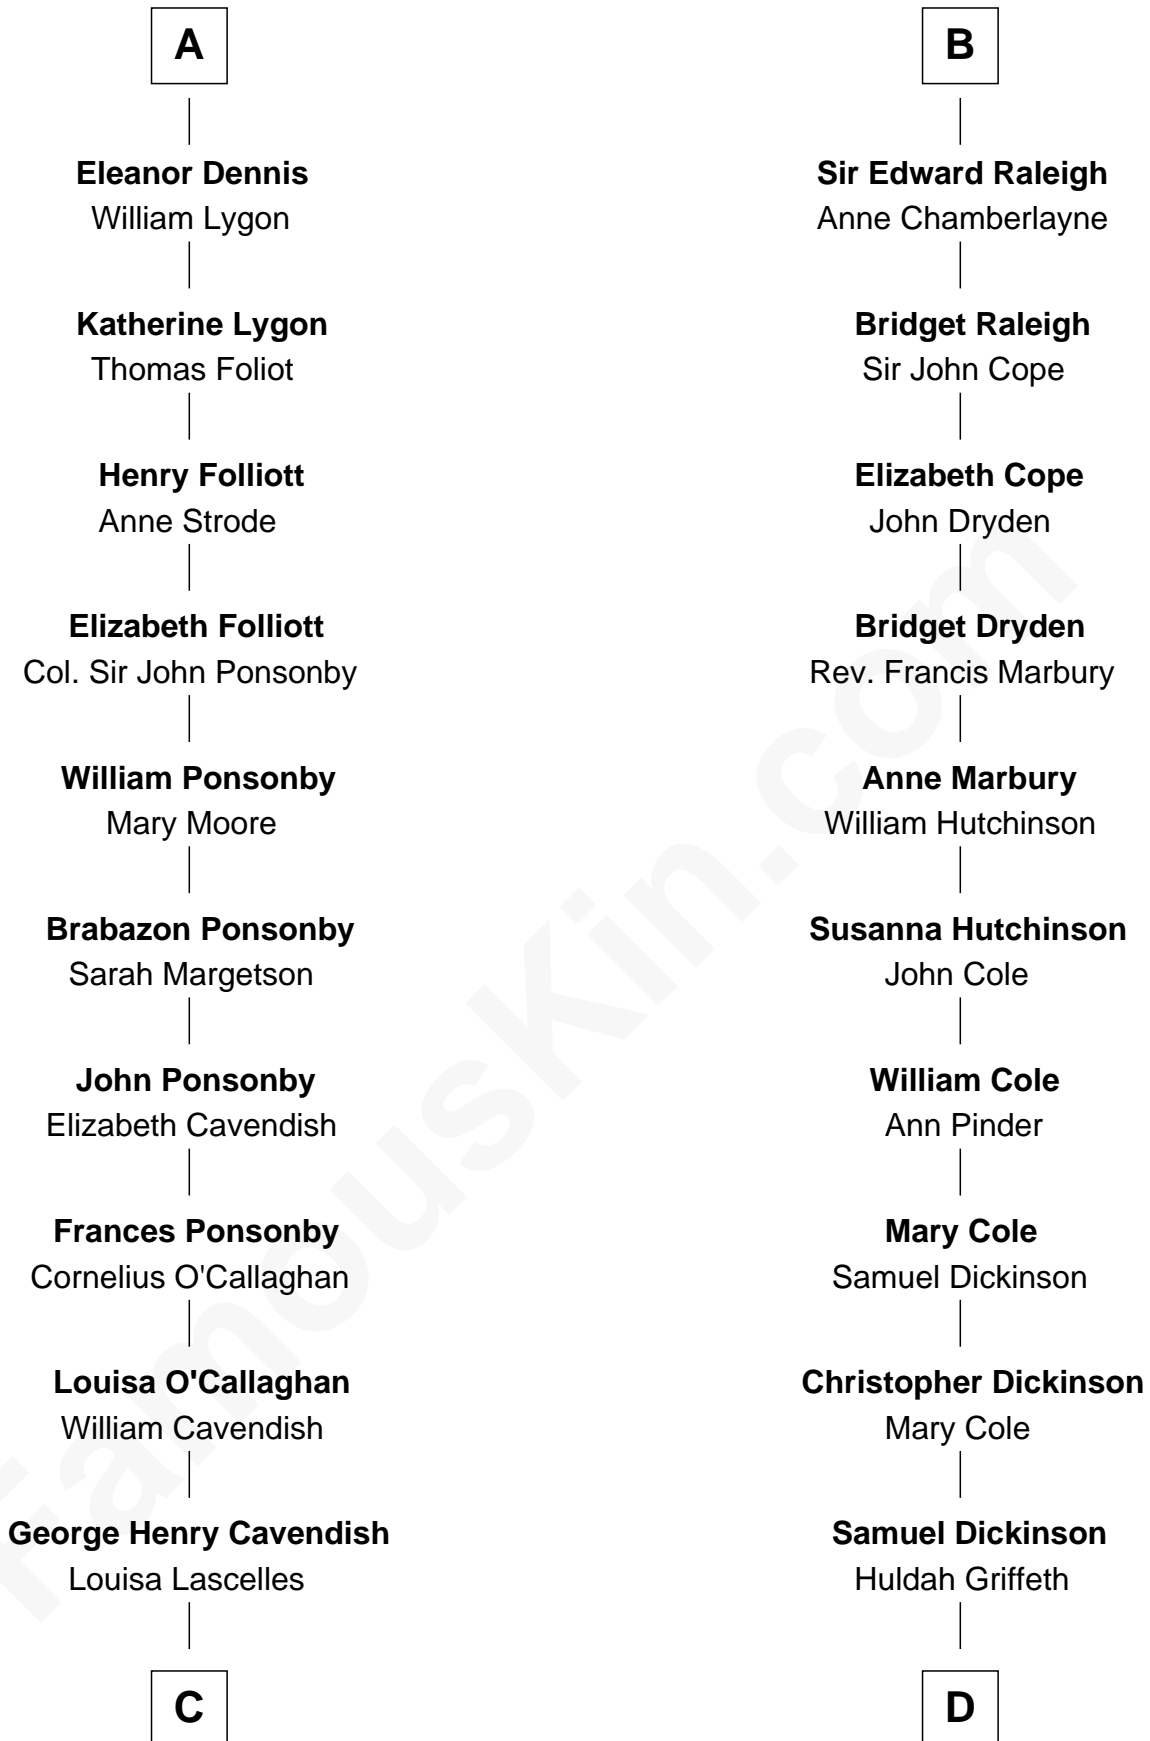

FamousKin.com Relationship Chart of

Sarah Ferguson

Duchess of York

21st cousin of

George Romney

43rd Governor of Michigan

C

Susan Henrietta Cavendish

Henry Robert Brand

Margaret Brand

Algernon Francis Holford Ferguson

Andrew Henry Ferguson

Marian Louisa Montagu-Douglas-Scott

Ronald Ivor Ferguson

Susan Mary Wright

Sarah Ferguson

Anna Amelia Pratt

Gaskell Samuel Romney

George Romney

43rd Governor of Michigan