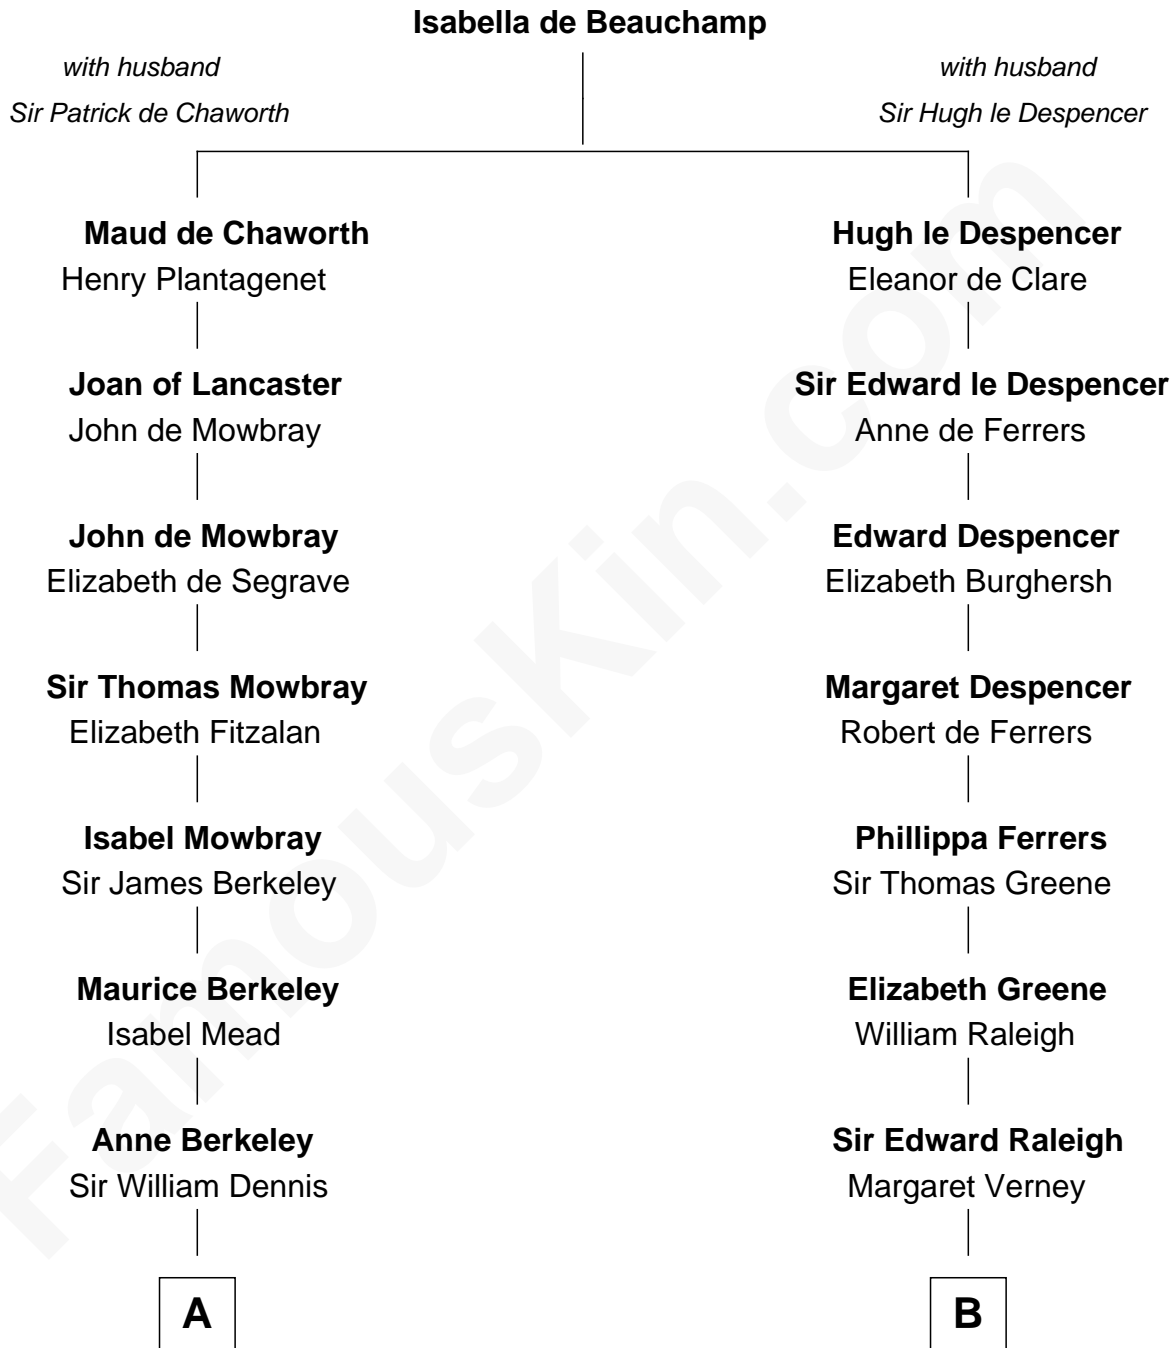

FamousKin.com Relationship Chart of

Sarah Ferguson

Duchess of York

21st cousin of

George Romney

43rd Governor of Michigan

C

Susan Henrietta Cavendish

Henry Robert Brand

Margaret Brand

Algernon Francis Holford Ferguson

Andrew Henry Ferguson

Marian Louisa Montagu-Douglas-Scott

Ronald Ivor Ferguson

Susan Mary Wright

Sarah Ferguson

Anna Amelia Pratt

Gaskell Samuel Romney

George Romney

43rd Governor of Michigan