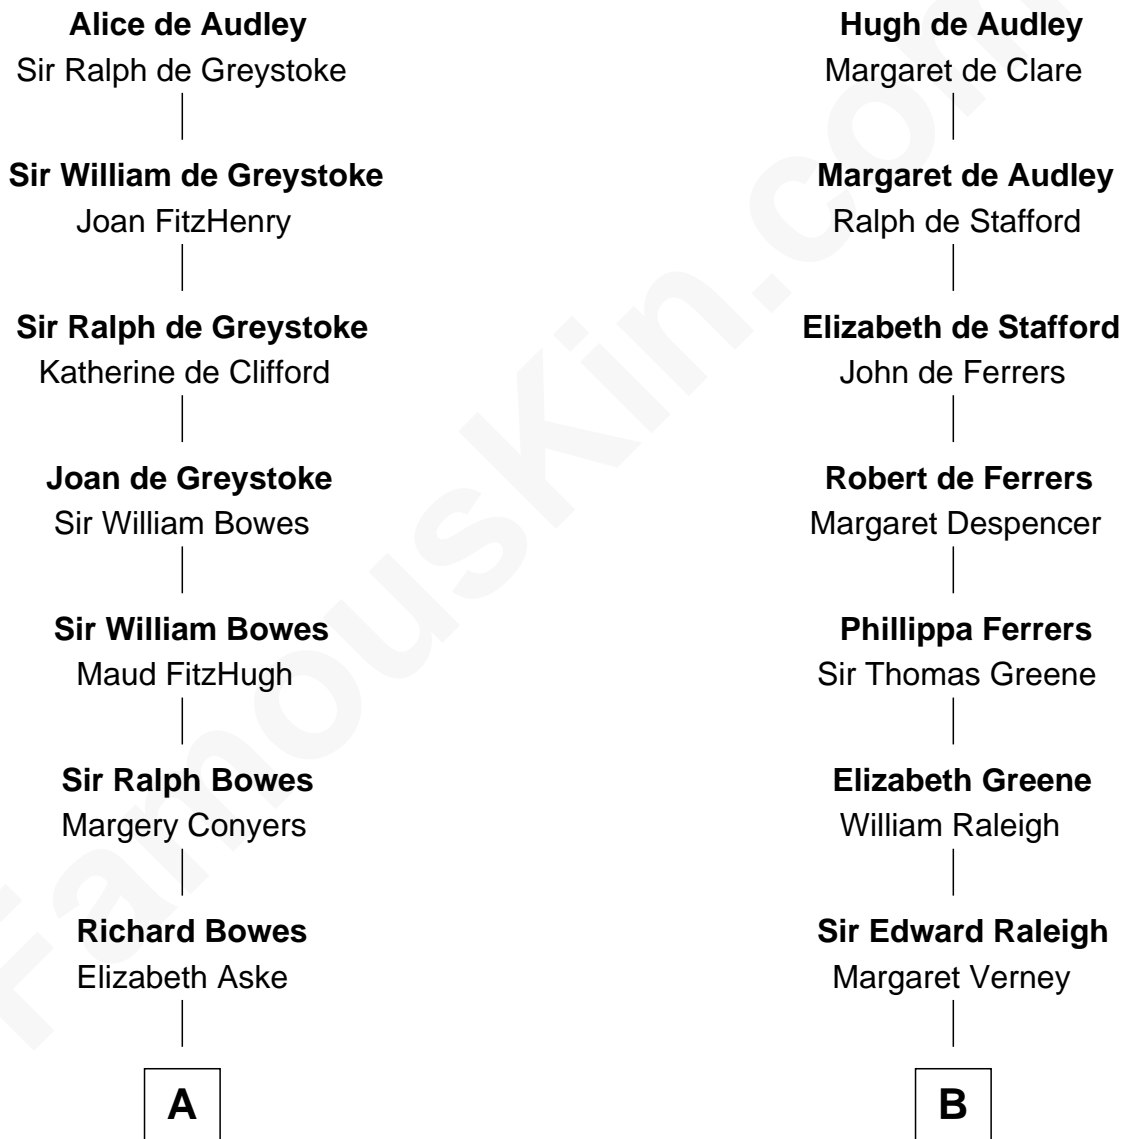

FamousKin.com Relationship Chart of

Sarah Ferguson

Duchess of York

21st cousin of

George Romney

43rd Governor of Michigan

Sir Hugh I de Audley

Iseult de Mortimer

C

Louisa Jane Hamilton

William Henry Walter Montagu-Douglas-Scott

Herbert Andrew Montagu-Douglas-Scott

Marie Josephine Edwards

Marian Louisa Montagu-Douglas-Scott

Andrew Henry Ferguson

Ronald Ivor Ferguson