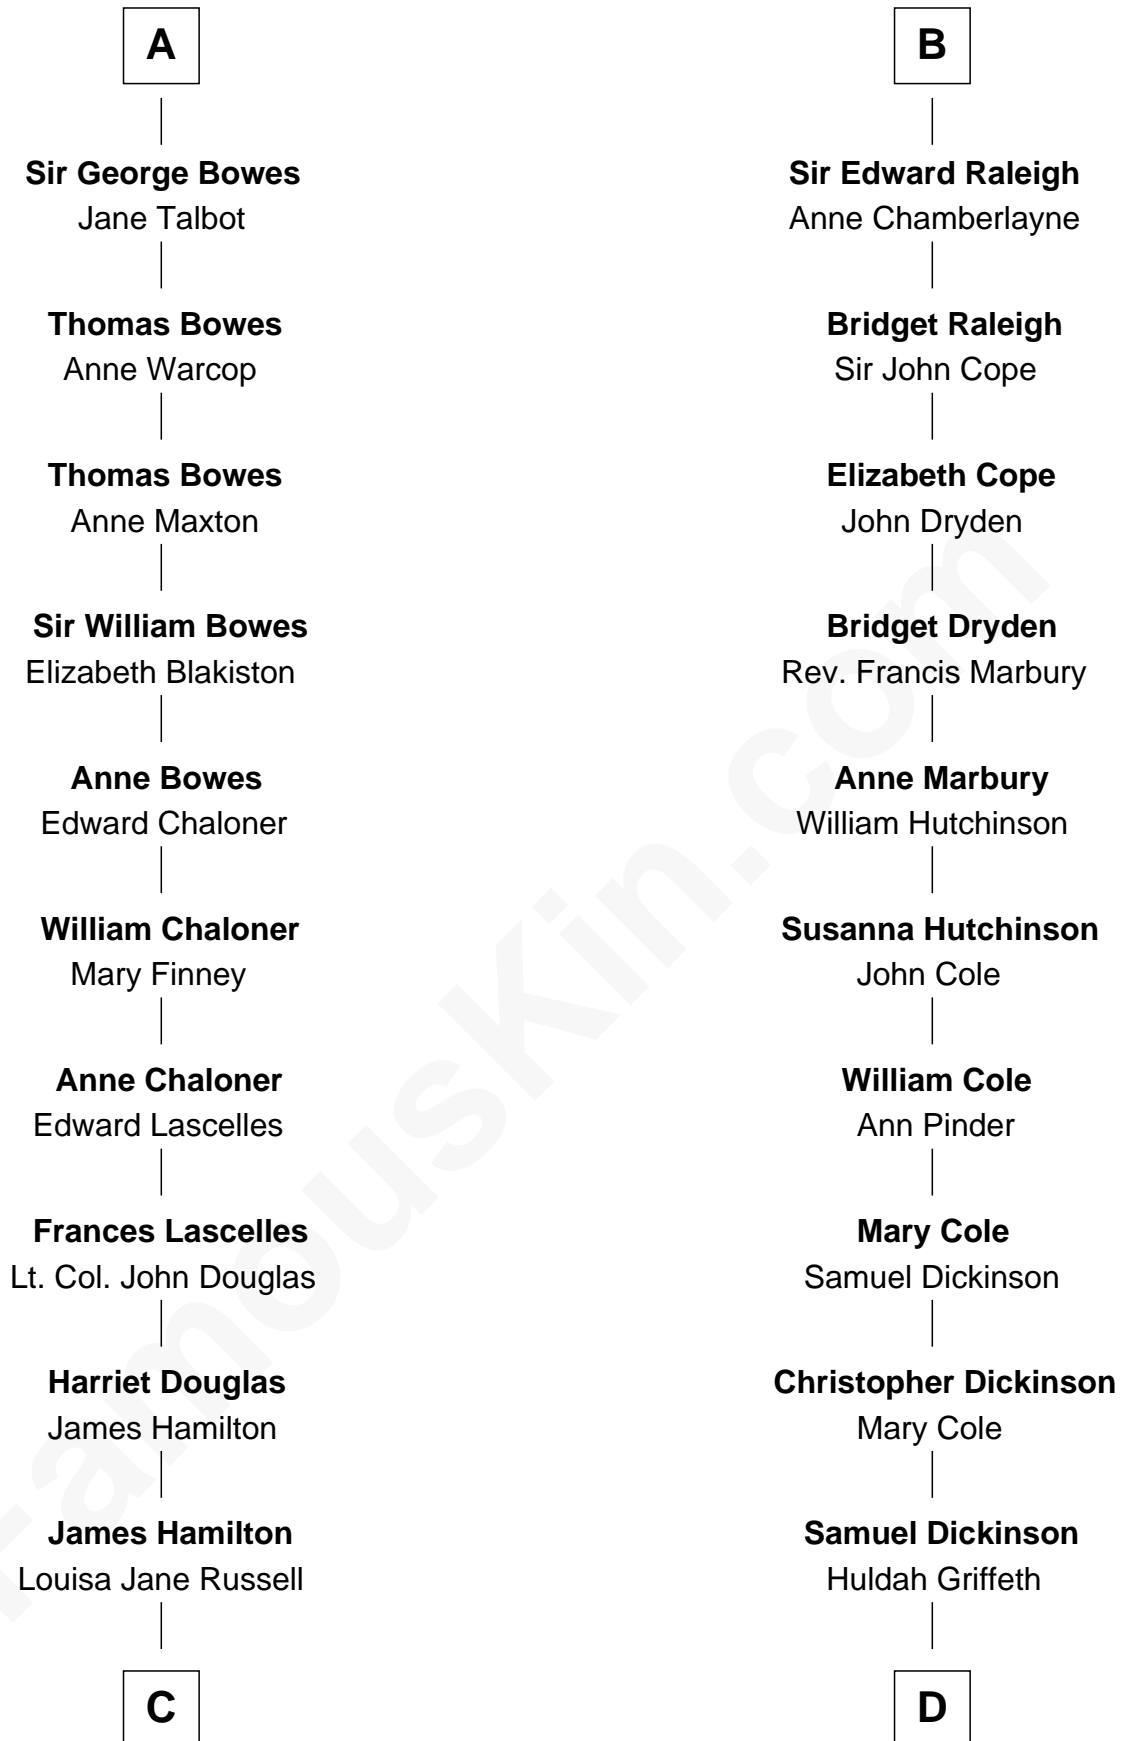

FamousKin.com Relationship Chart of

Sarah Ferguson

Duchess of York

21st cousin of

George Romney

43rd Governor of Michigan

Sir Hugh I de Audley

Iseult de Mortimer

C

Louisa Jane Hamilton

William Henry Walter Montagu-Douglas-Scott

Herbert Andrew Montagu-Douglas-Scott

Marie Josephine Edwards

Marian Louisa Montagu-Douglas-Scott

Andrew Henry Ferguson

Ronald Ivor Ferguson

Susan Mary Wright

Sarah Ferguson

Duchess of York

D

Charity Dickinson

Jared Pratt

Parley Parker Pratt

Mary Woods