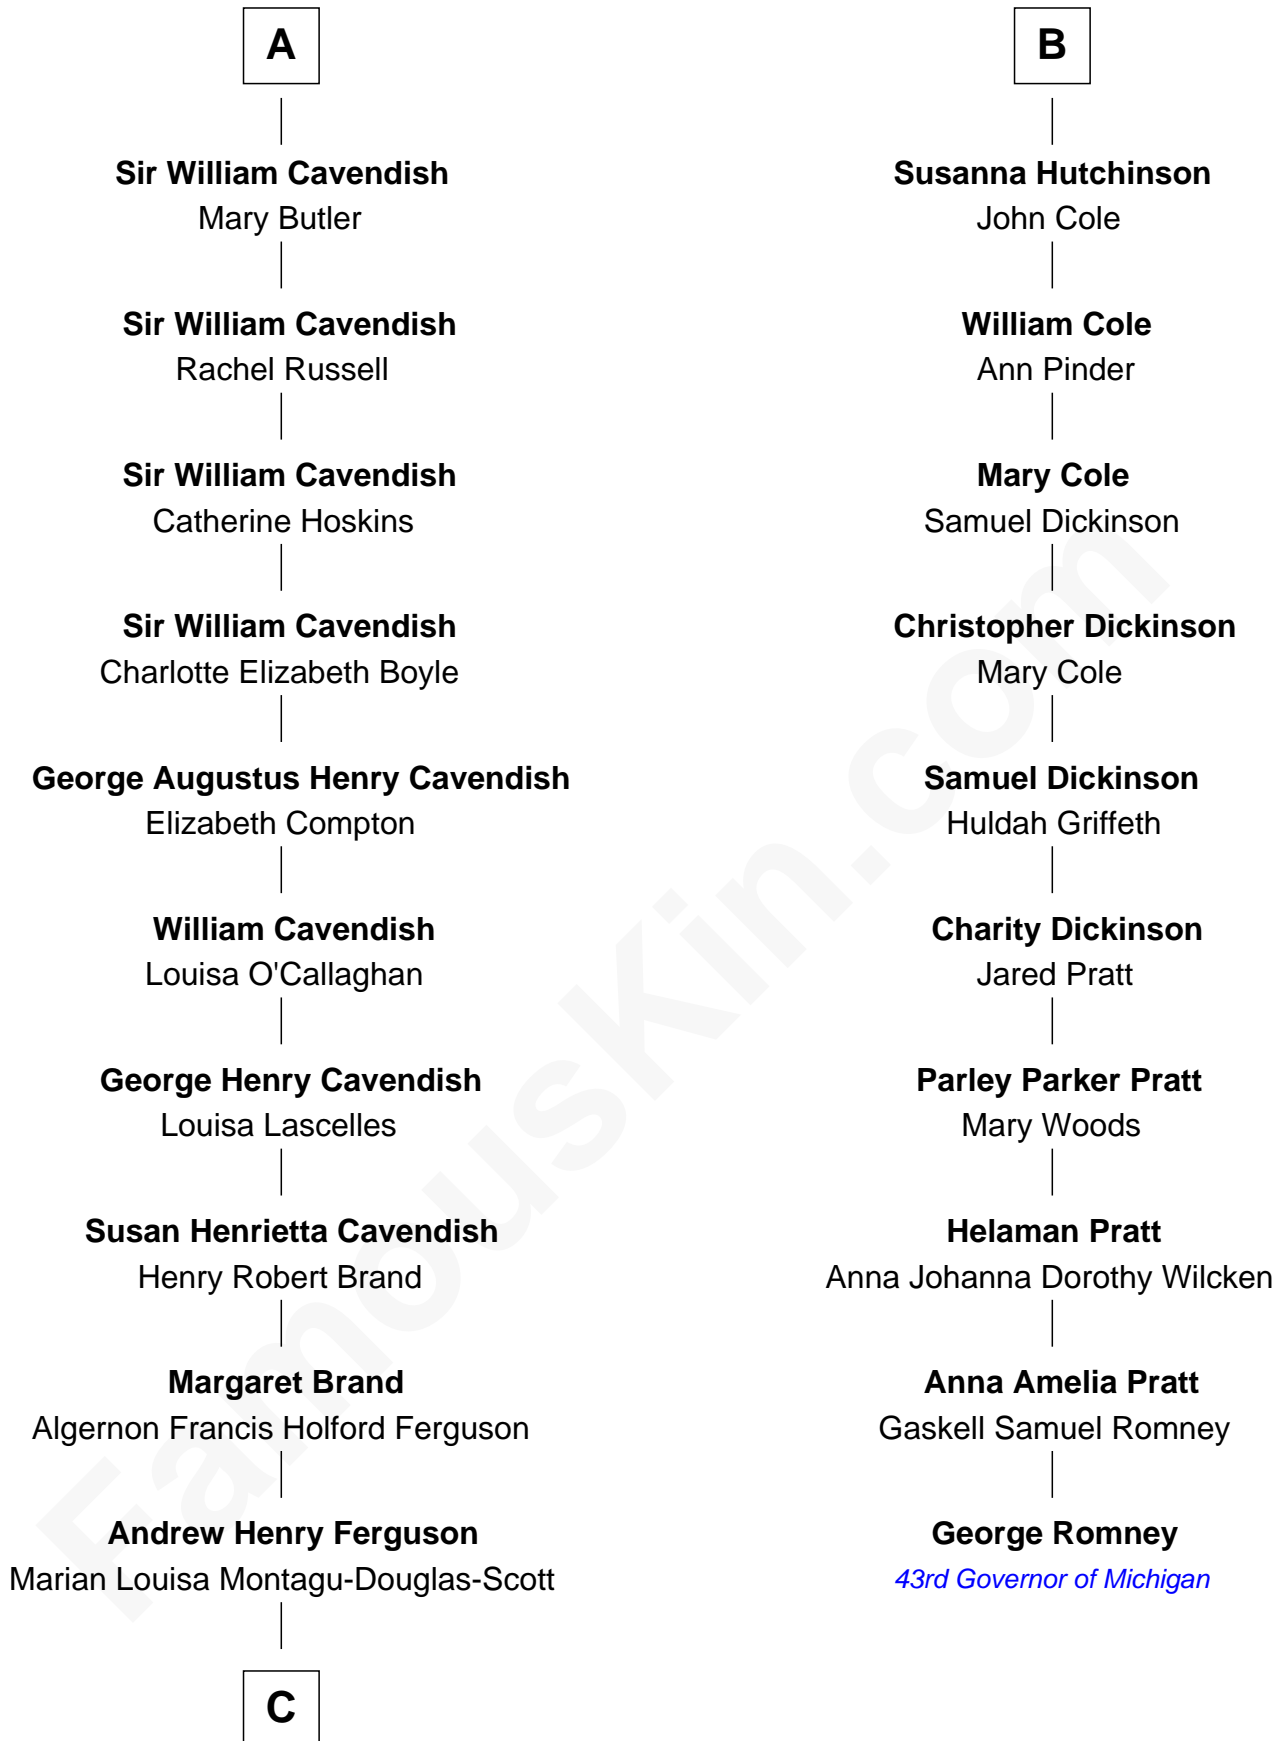

FamousKin.com
Relationship Chart of
Sarah Ferguson
Duchess of York

16th cousin 2 times removed of
George Romney
43rd Governor of Michigan

C

—
Ronald Ivor Ferguson

Susan Mary Wright

—
Sarah Ferguson

Duchess of York

FamousKin.com