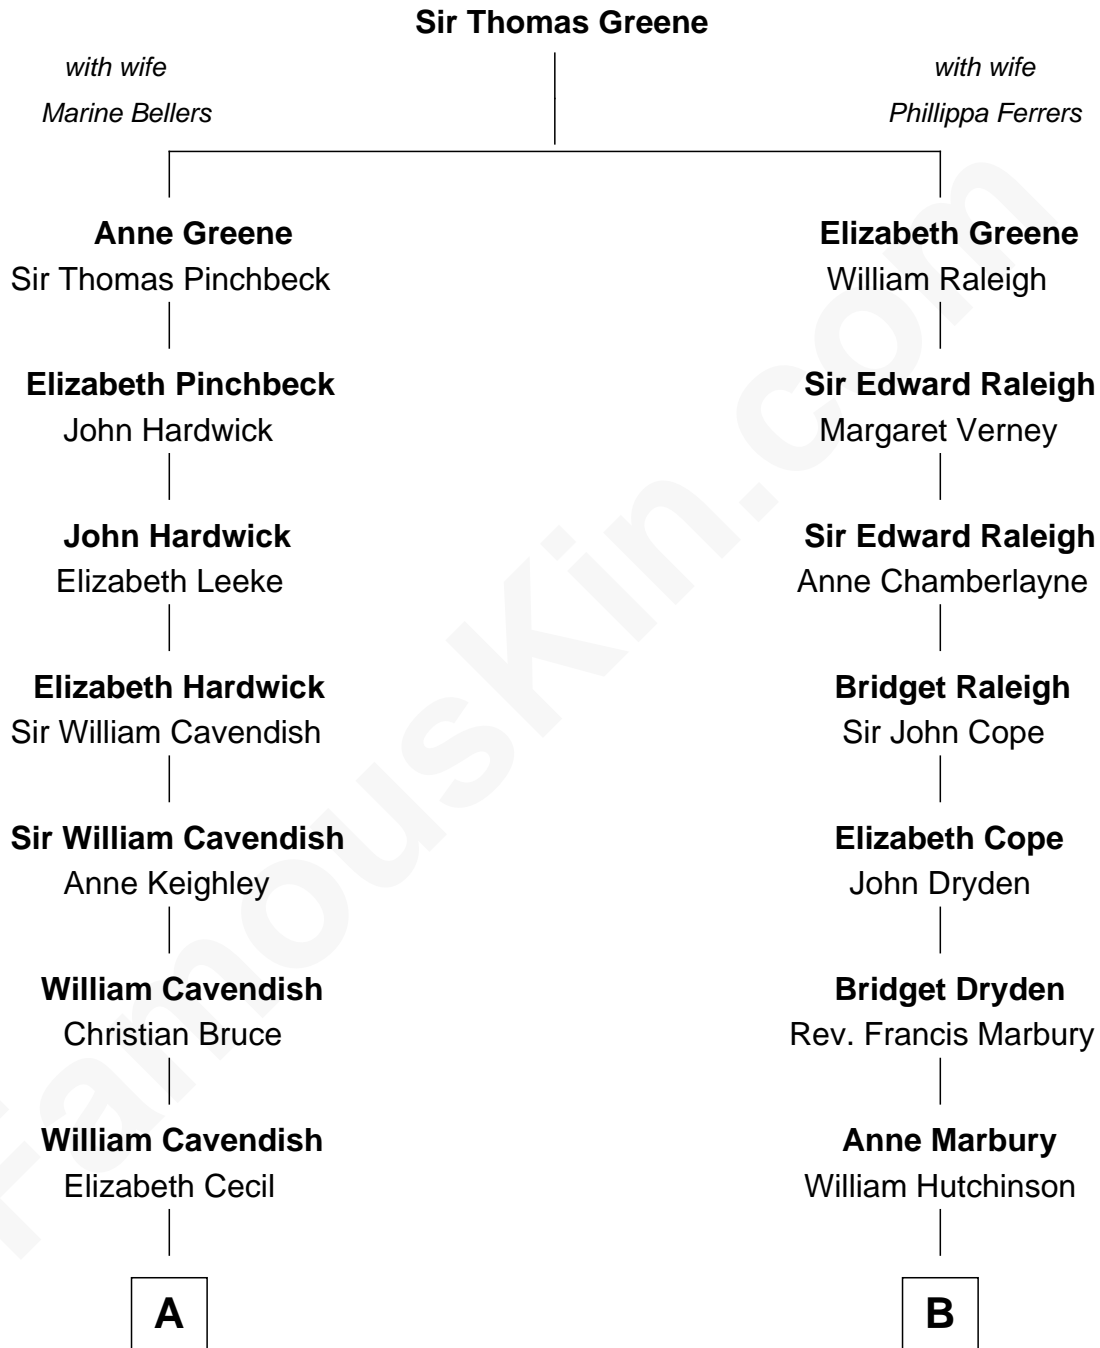

FamousKin.com
Relationship Chart of
Sarah Ferguson
Duchess of York

16th cousin 2 times removed of
George Romney
43rd Governor of Michigan

C

—
Ronald Ivor Ferguson

Susan Mary Wright

—
Sarah Ferguson

Duchess of York

FamousKin.com