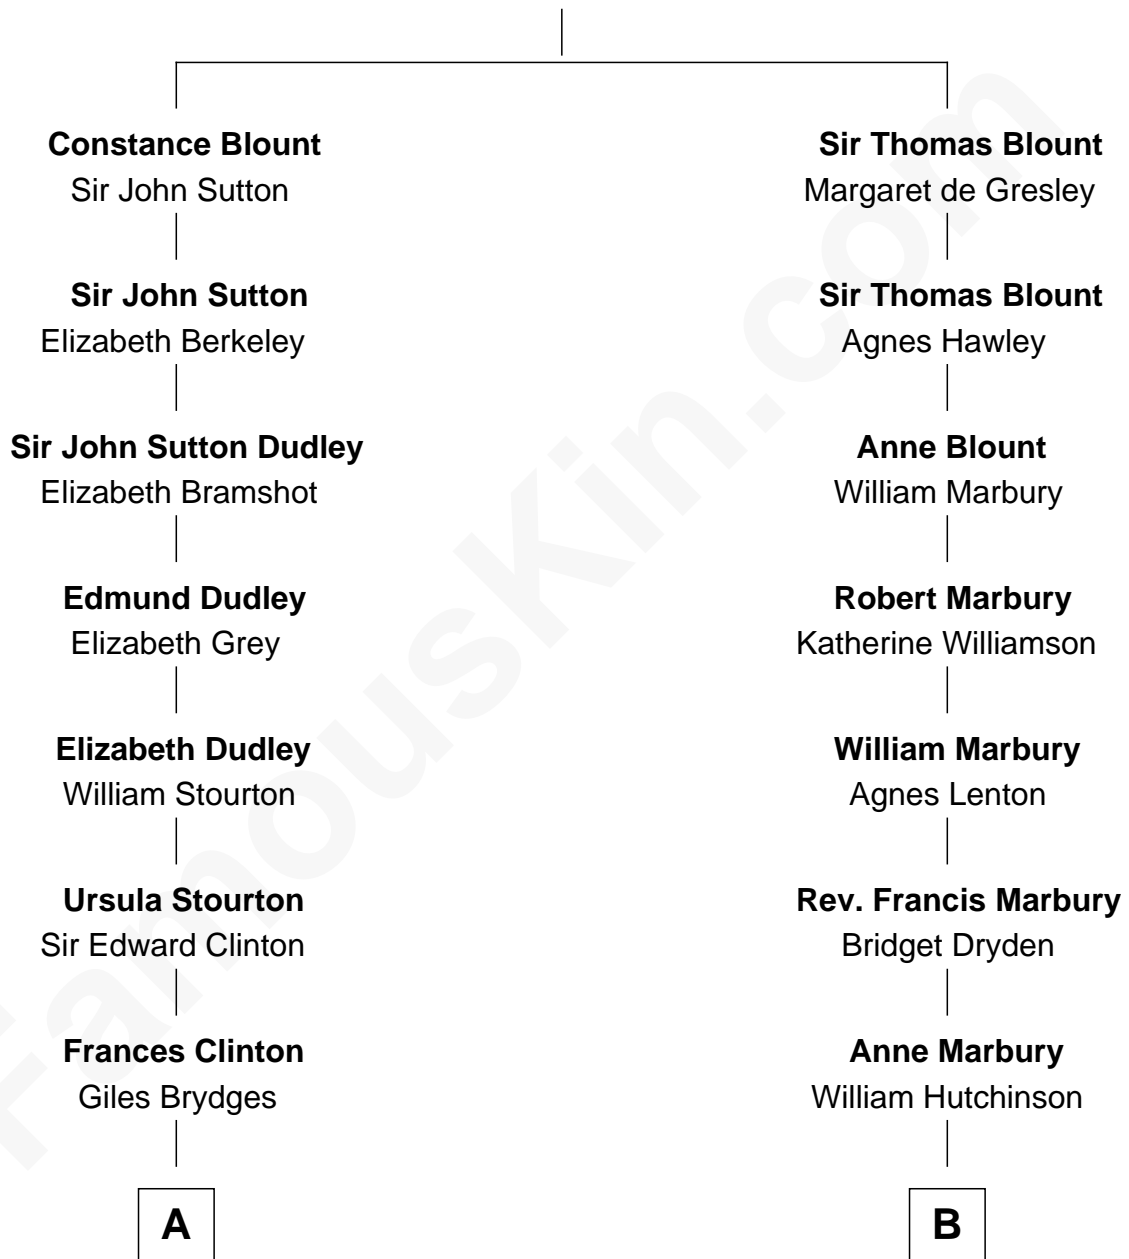

# FamousKin.com Relationship Chart of

**Sarah Ferguson**

*Duchess of York*

17th cousin 2 times removed of

**DuBose Heyward**

*Author of Porgy (Porgy & Bess)*

**Sir Walter Blount**

Sancha de Ayala

**A**

**Catherine Brydges**

Francis Russell

**Sir William Russell**

Anne Carr

**William Russell**

Rachel Wriothesley

**Sir Wriothesley Russell**

Elizabeth Howland

**John Russell**

Gertrude Leveson-Gower

**Francis Russell**

Elizabeth Keppel

**Sir John Russell**

Georgiana Gordon

**Louisa Jane Russell**