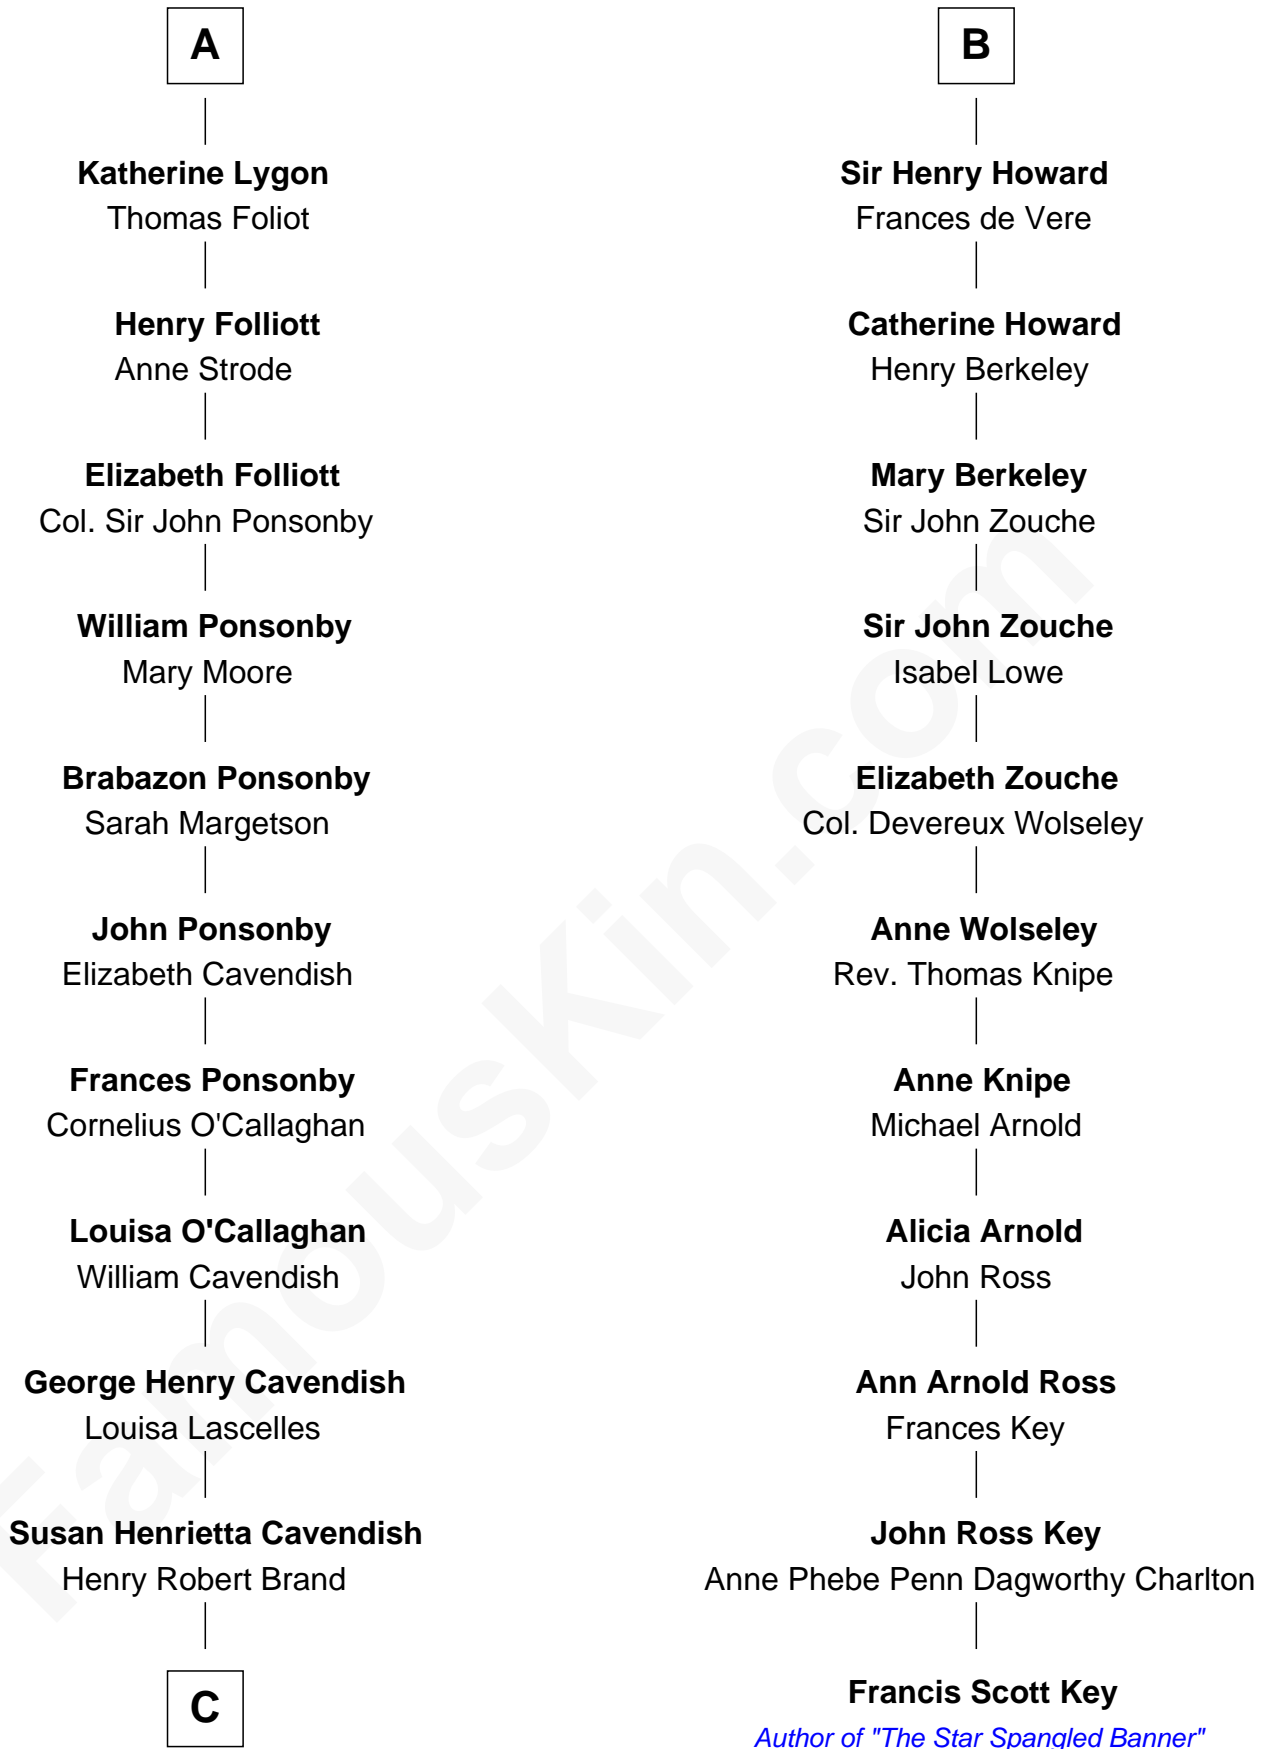

FamousKin.com Relationship Chart of

Sarah Ferguson

Duchess of York

17th cousin 3 times removed of

Francis Scott Key

Author of "The Star Spangled Banner"

Bartholomew de Badlesmere

Margaret de Clare

Elizabeth de Badlesmere

Sir William de Bohun

Elizabeth de Bohun

Sir Richard Fitzalan

Elizabeth Fitzalan

Sir Thomas Mowbray

Isabel Mowbray

Sir James Berkeley

Sir William de Bohun

Elizabeth de Bohun

Sir Richard Fitzalan

Elizabeth Fitzalan

Sir Thomas Mowbray

Margaret Mowbray

Sir Robert Howard

Sir John Howard

Katherine Moleyns

Sir Thomas Howard

Elizabeth Tilney

Thomas Howard

Elizabeth Stafford

B

C

—
Margaret Brand