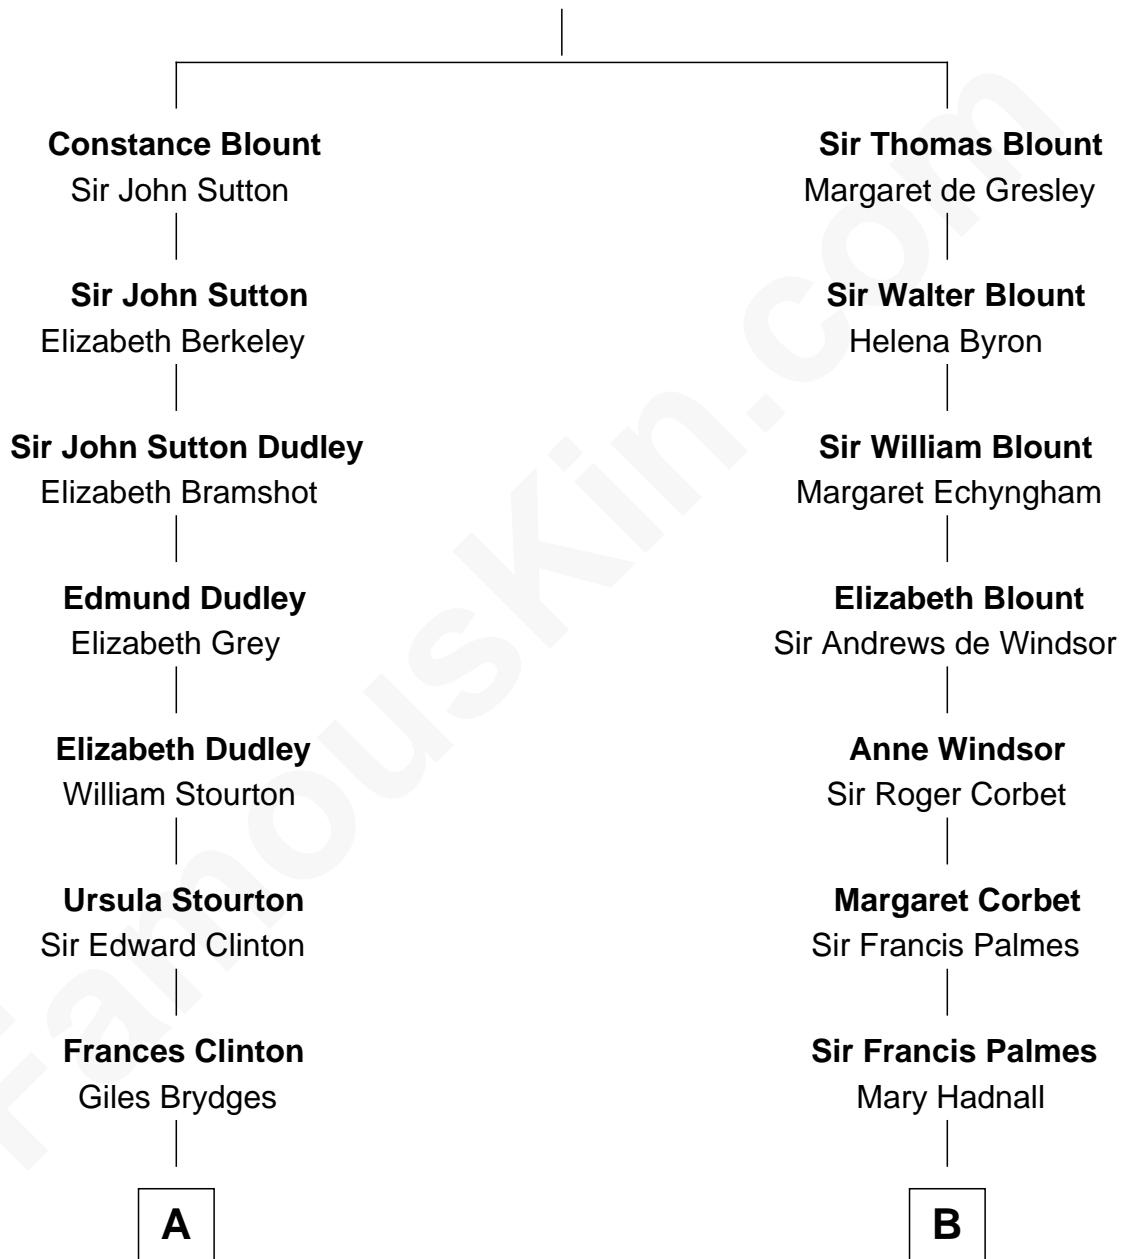

# FamousKin.com Relationship Chart of

**Sarah Ferguson**

*Duchess of York*

16th cousin 3 times removed of

**John D. Rockefeller**

*Founder of the Standard Oil Company*

**Sir Walter Blount**

Sancha de Ayala

**C**

—  
**Marian Louisa Montagu-Douglas-Scott**

Andrew Henry Ferguson

—  
**Ronald Ivor Ferguson**

Susan Mary Wright

—  
**Sarah Ferguson**

*Duchess of York*

FamousKin.com