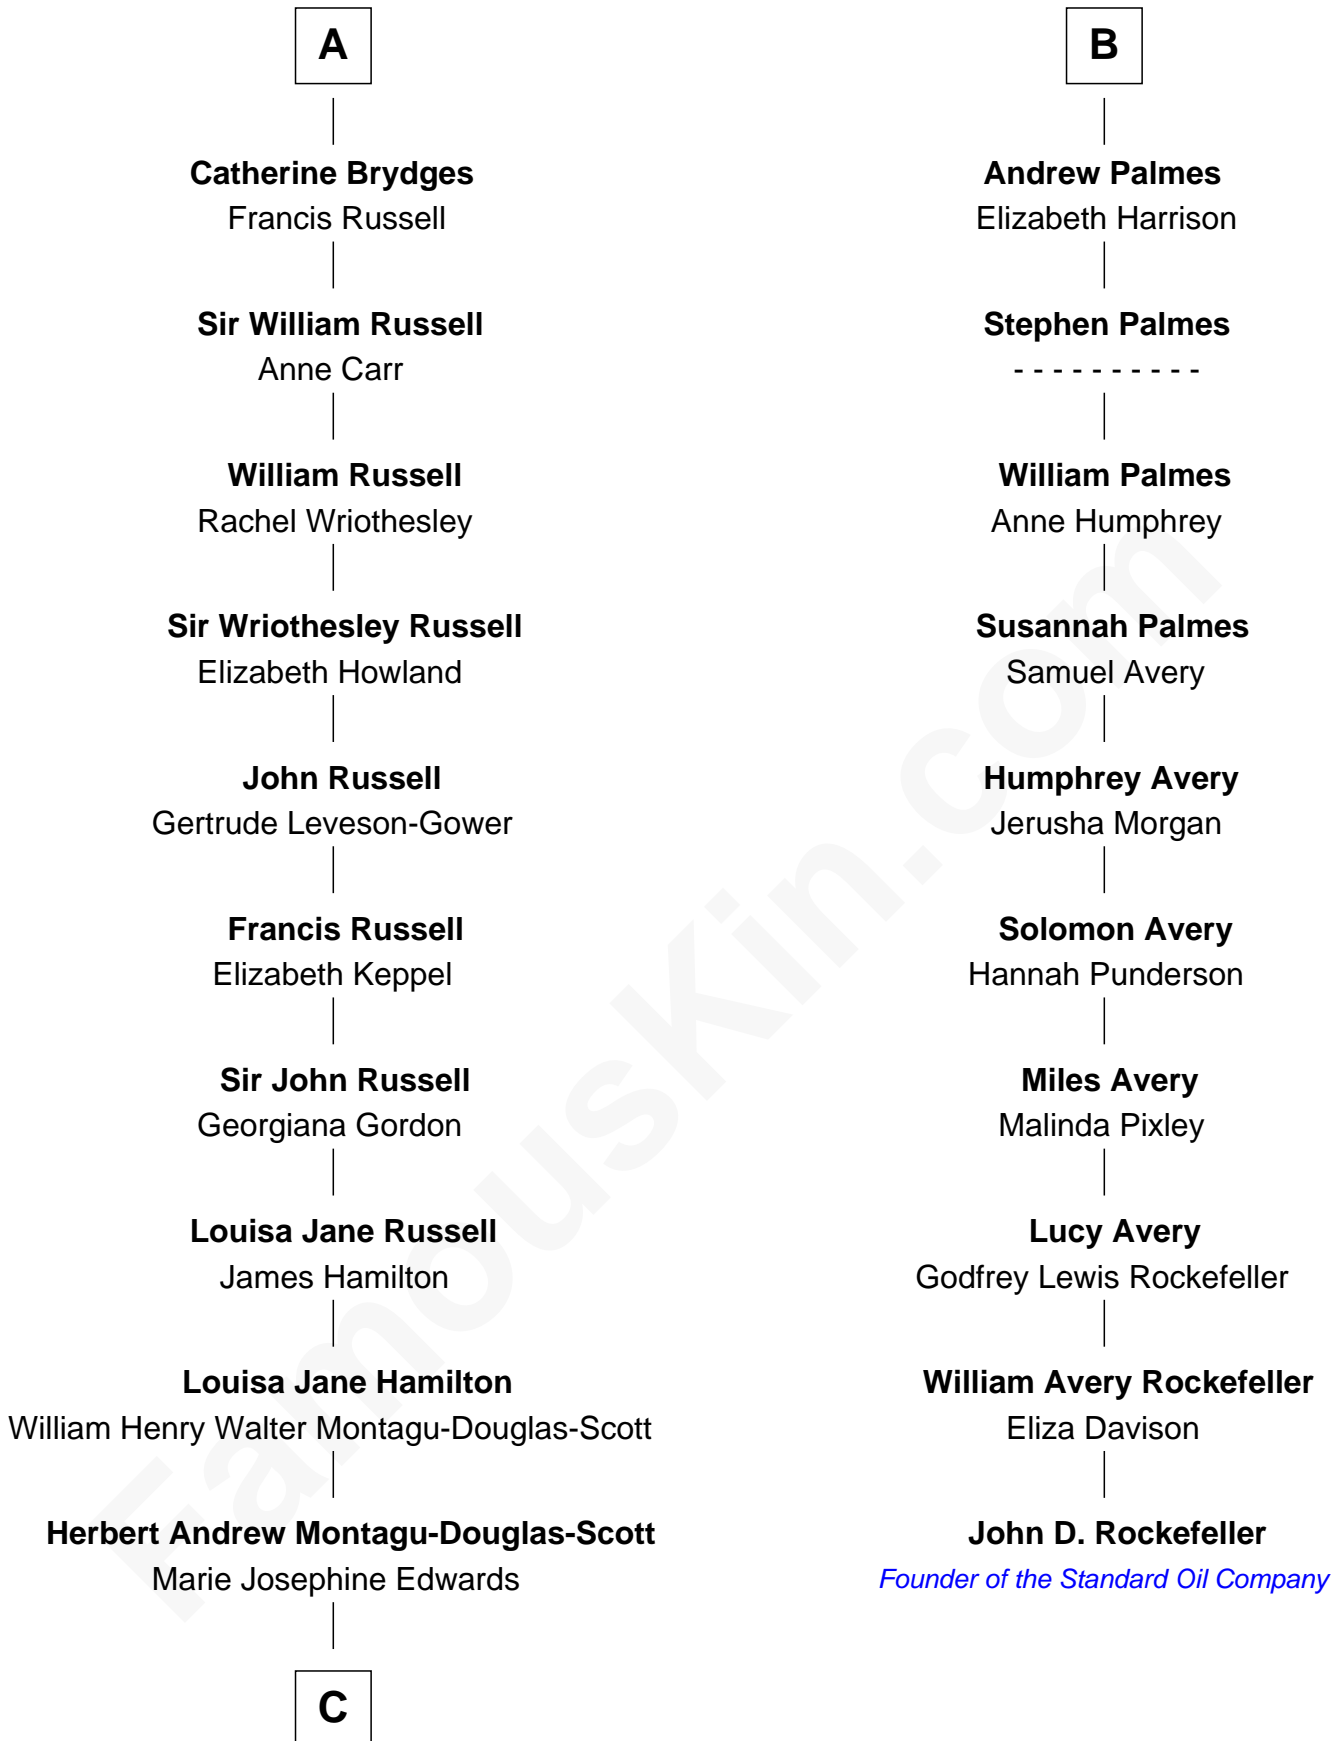

# FamousKin.com Relationship Chart of

**Sarah Ferguson**

*Duchess of York*

16th cousin 3 times removed of

**John D. Rockefeller**

*Founder of the Standard Oil Company*

**Sir Walter Blount**

Sancha de Ayala

**C**

—  
**Marian Louisa Montagu-Douglas-Scott**

Andrew Henry Ferguson

—  
**Ronald Ivor Ferguson**

Susan Mary Wright

—  
**Sarah Ferguson**

*Duchess of York*

FamousKin.com