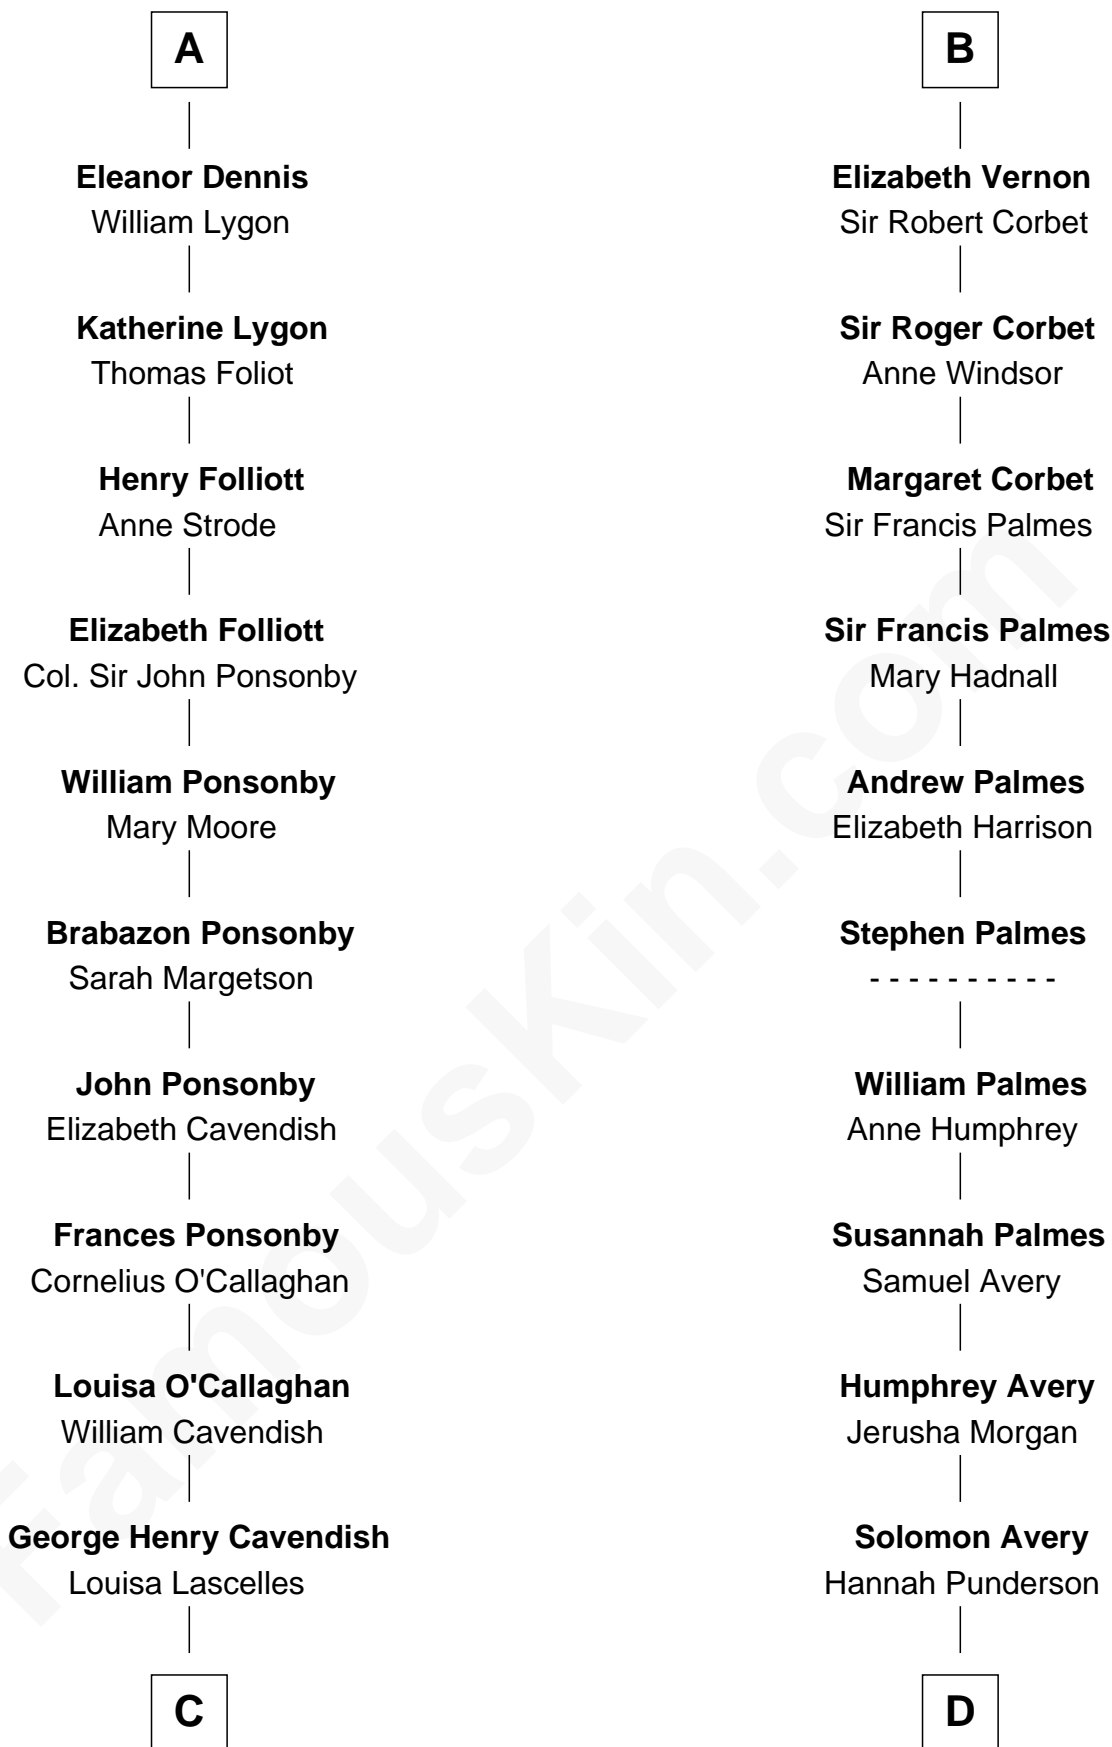

FamousKin.com Relationship Chart of

Sarah Ferguson

Duchess of York

20th cousin 1 time removed of

John D. Rockefeller

Founder of the Standard Oil Company

Humphrey de Bohun

Maud de Fiennes

C

Susan Henrietta Cavendish

Henry Robert Brand

Margaret Brand

Algernon Francis Holford Ferguson

Andrew Henry Ferguson

Marian Louisa Montagu-Douglas-Scott

Ronald Ivor Ferguson

Susan Mary Wright

Sarah Ferguson

Duchess of York

D

Miles Avery

Malinda Pixley

Lucy Avery

Godfrey Lewis Rockefeller

William Avery Rockefeller

Eliza Davison

John D. Rockefeller

Founder of the Standard Oil Company