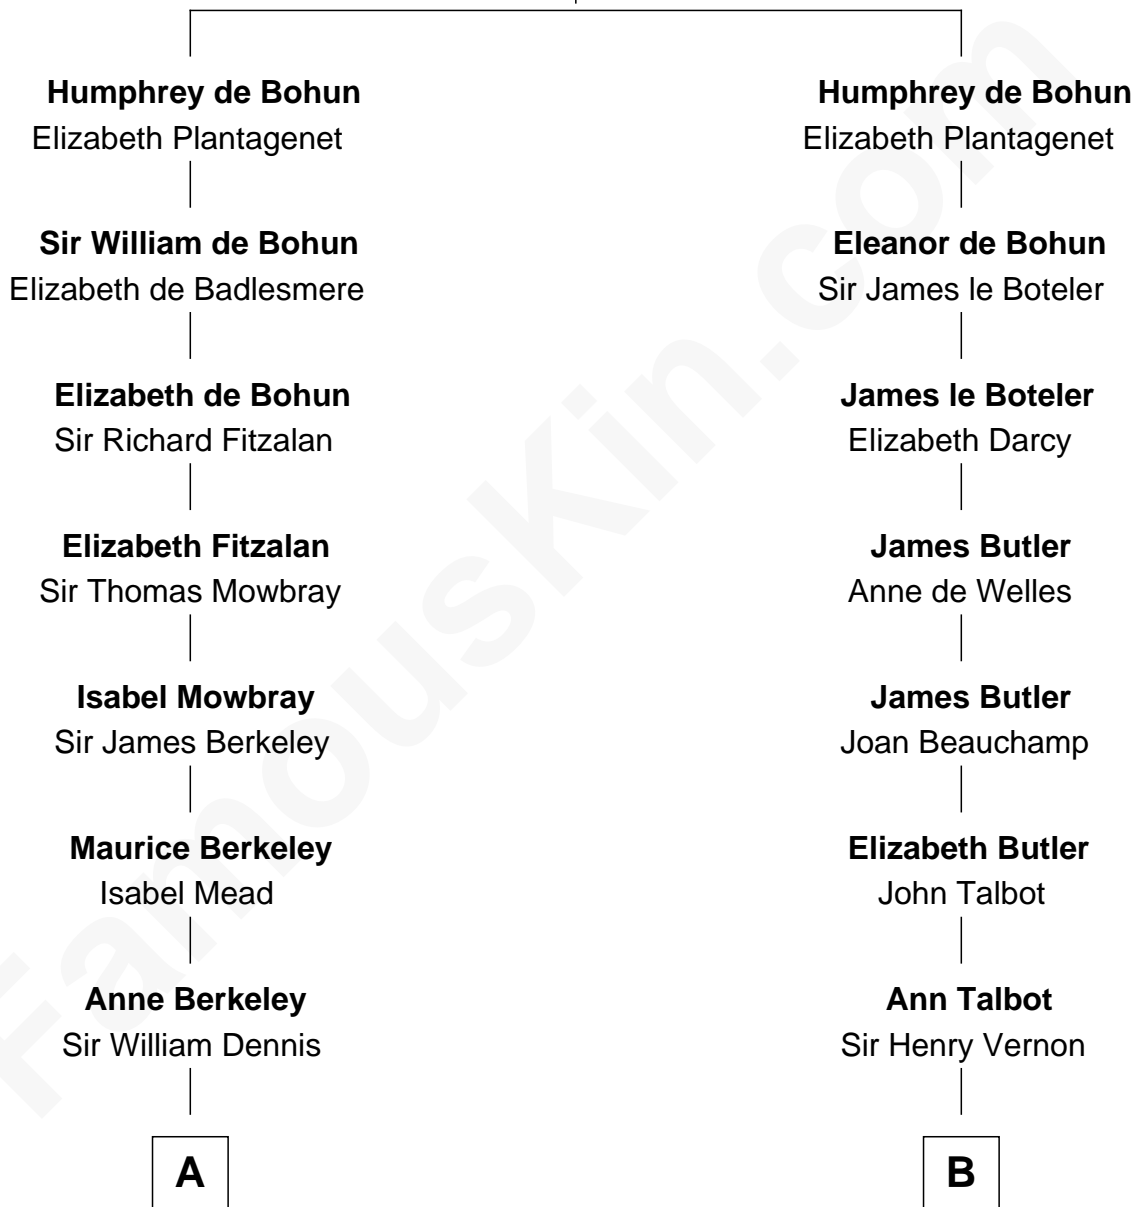

FamousKin.com Relationship Chart of

Sarah Ferguson

Duchess of York

20th cousin 1 time removed of

John D. Rockefeller

Founder of the Standard Oil Company

Humphrey de Bohun

Maud de Fiennes

C

Susan Henrietta Cavendish

Henry Robert Brand

Margaret Brand

Algernon Francis Holford Ferguson

Andrew Henry Ferguson

Marian Louisa Montagu-Douglas-Scott

Ronald Ivor Ferguson

Susan Mary Wright

Sarah Ferguson

Duchess of York

D

Miles Avery

Malinda Pixley

Lucy Avery

Godfrey Lewis Rockefeller

William Avery Rockefeller

Eliza Davison

John D. Rockefeller

Founder of the Standard Oil Company