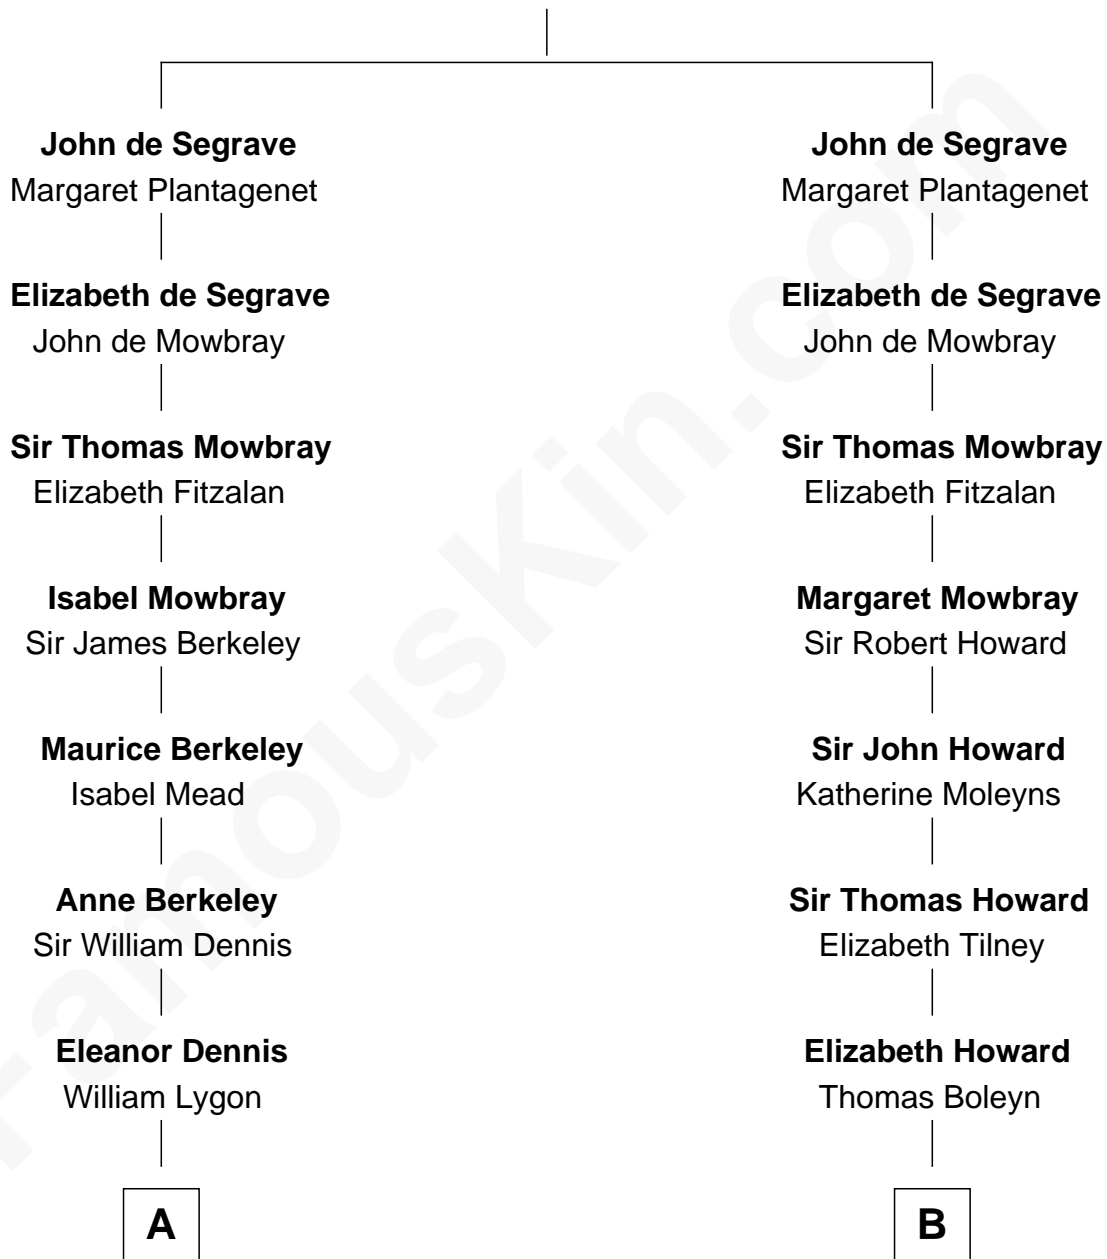

FamousKin.com Relationship Chart of

Sarah Ferguson

Duchess of York

19th cousin 1 time removed of

John D. Rockefeller

Founder of the Standard Oil Company

Stephen de Segrave

Alice de Arundel

C

Margaret Brand
Algernon Francis Holford Ferguson

Andrew Henry Ferguson
Marian Louisa Montagu-Douglas-Scott

Ronald Ivor Ferguson
Susan Mary Wright

Sarah Ferguson
Duchess of York

D

Lucy Avery
Godfrey Lewis Rockefeller

William Avery Rockefeller
Eliza Davison

John D. Rockefeller
Founder of the Standard Oil Company

FamousKin.com