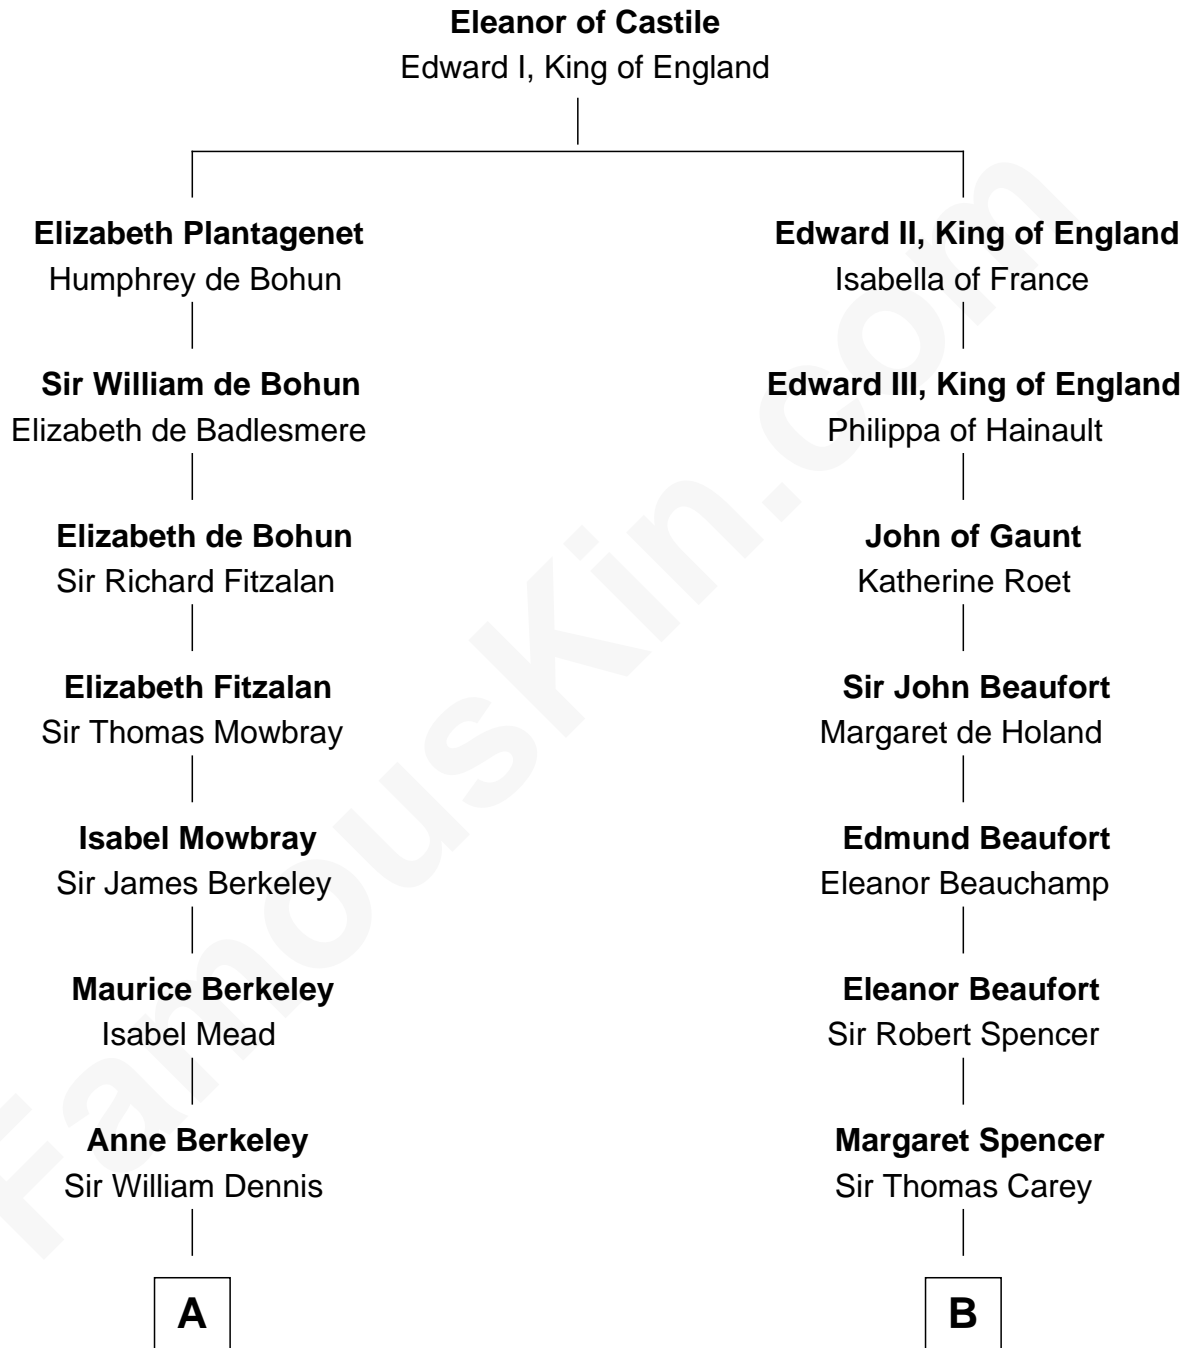

**FamousKin.com**  
**Relationship Chart of**  
**Sarah Ferguson**  
*Duchess of York*

19th cousin 2 times removed of

**John D. Rockefeller**  
*Founder of the Standard Oil Company*

**C**

**Susan Henrietta Cavendish**

Henry Robert Brand

**Margaret Brand**

Algernon Francis Holford Ferguson

**Andrew Henry Ferguson**

Marian Louisa Montagu-Douglas-Scott

**Ronald Ivor Ferguson**

Susan Mary Wright

**Sarah Ferguson**

*Duchess of York*

**D**

**Lucy Avery**

Godfrey Lewis Rockefeller

**William Avery Rockefeller**

Eliza Davison

**John D. Rockefeller**

*Founder of the Standard Oil Company*