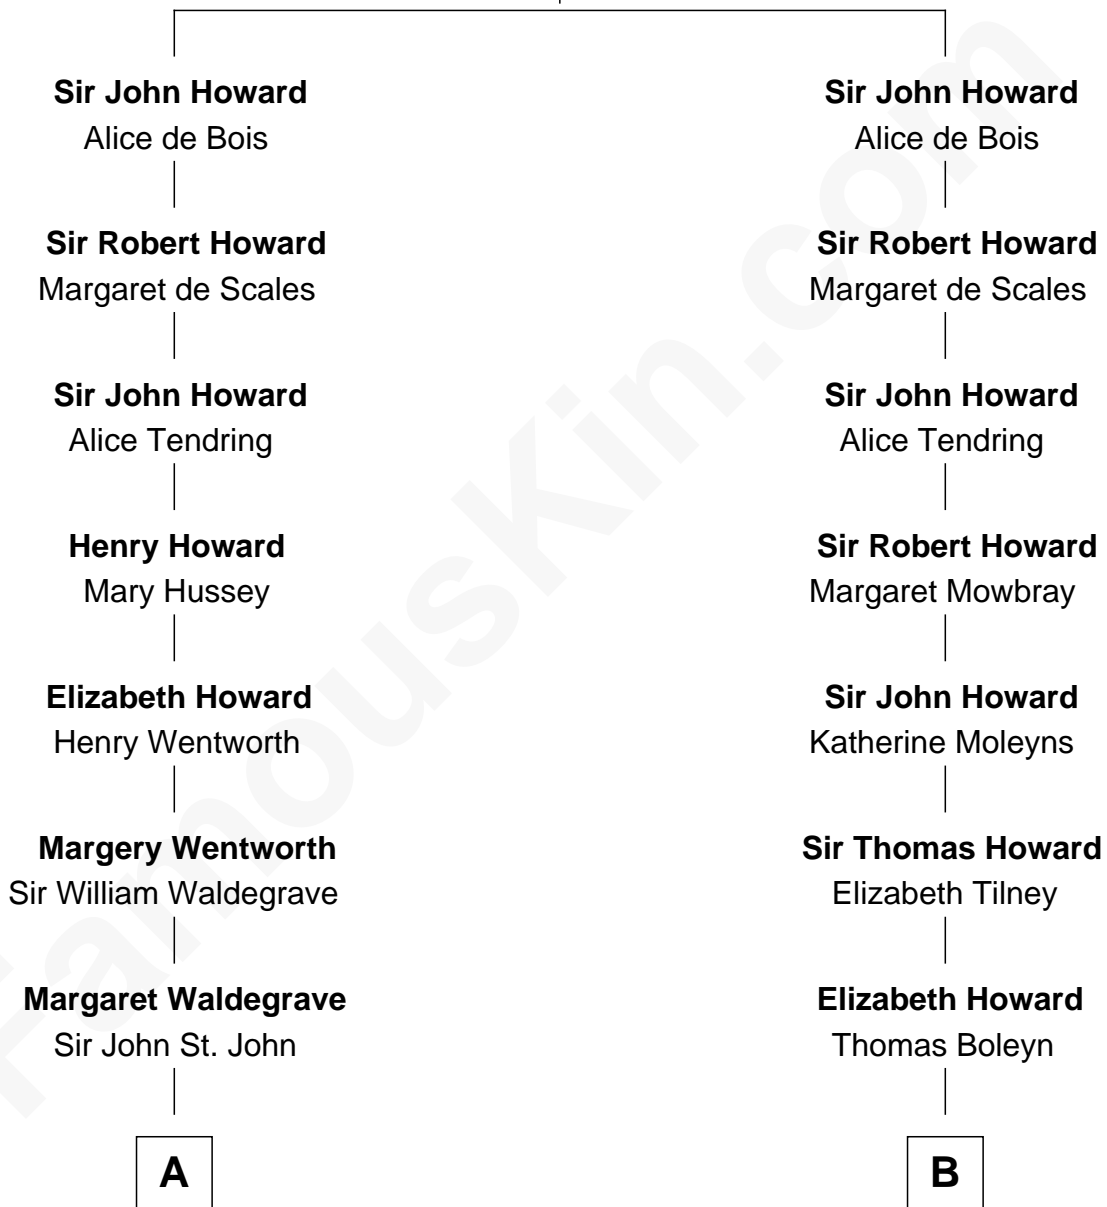

# FamousKin.com Relationship Chart of

**Sarah Ferguson**

*Duchess of York*

19th cousin 2 times removed of

**John D. Rockefeller**

*Founder of the Standard Oil Company*

**Sir John Howard**

Joan of Cornwall

**C**

**Louisa Jane Hamilton**

William Henry Walter Montagu-Douglas-Scott

**Herbert Andrew Montagu-Douglas-Scott**

Marie Josephine Edwards

**Marian Louisa Montagu-Douglas-Scott**

Andrew Henry Ferguson

**Ronald Ivor Ferguson**

Susan Mary Wright

**Sarah Ferguson**

*Duchess of York*

**D**

**Lucy Avery**

Godfrey Lewis Rockefeller

**William Avery Rockefeller**

Eliza Davison