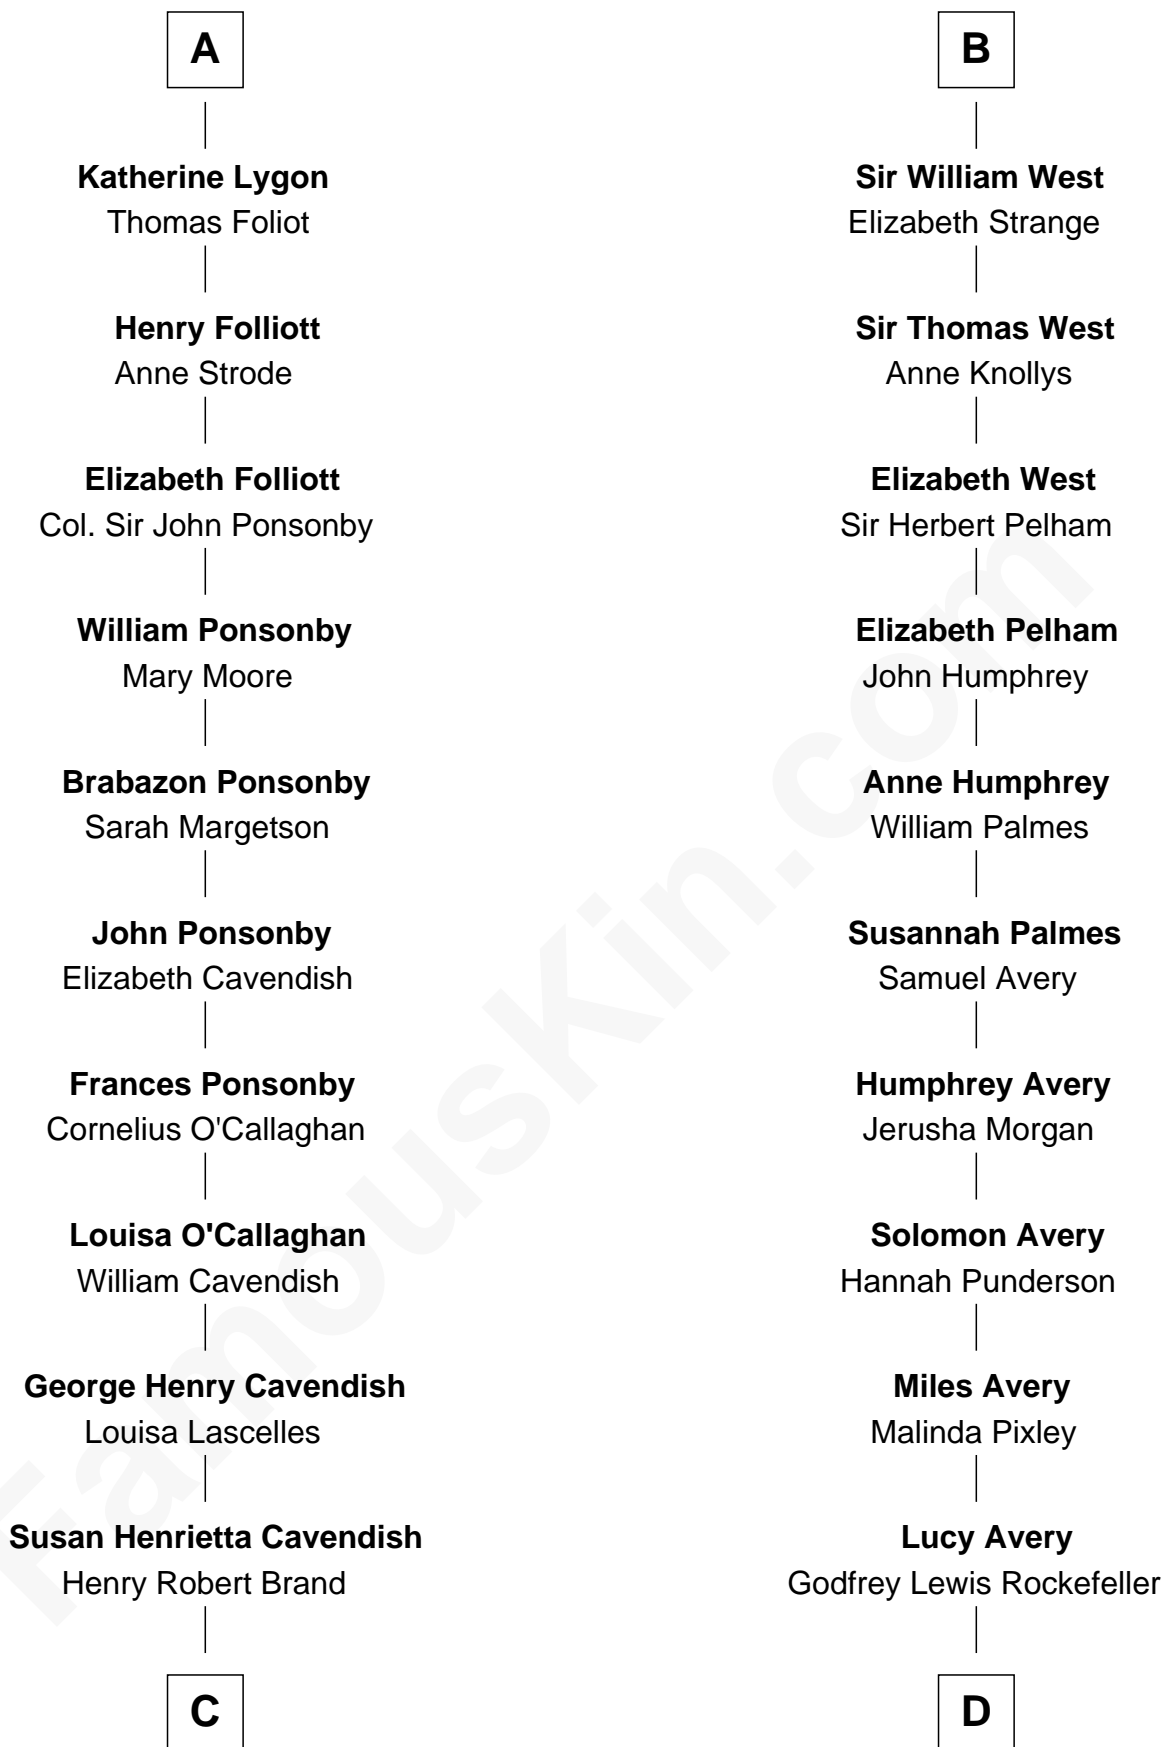

FamousKin.com Relationship Chart of

Sarah Ferguson

Duchess of York

18th cousin 2 times removed of

John D. Rockefeller

Founder of the Standard Oil Company

Sir John de Mowbray

Aline de Braiose

C

Margaret Brand
Algernon Francis Holford Ferguson

Andrew Henry Ferguson
Marian Louisa Montagu-Douglas-Scott

Ronald Ivor Ferguson
Susan Mary Wright

Sarah Ferguson
Duchess of York

D

William Avery Rockefeller
Eliza Davison