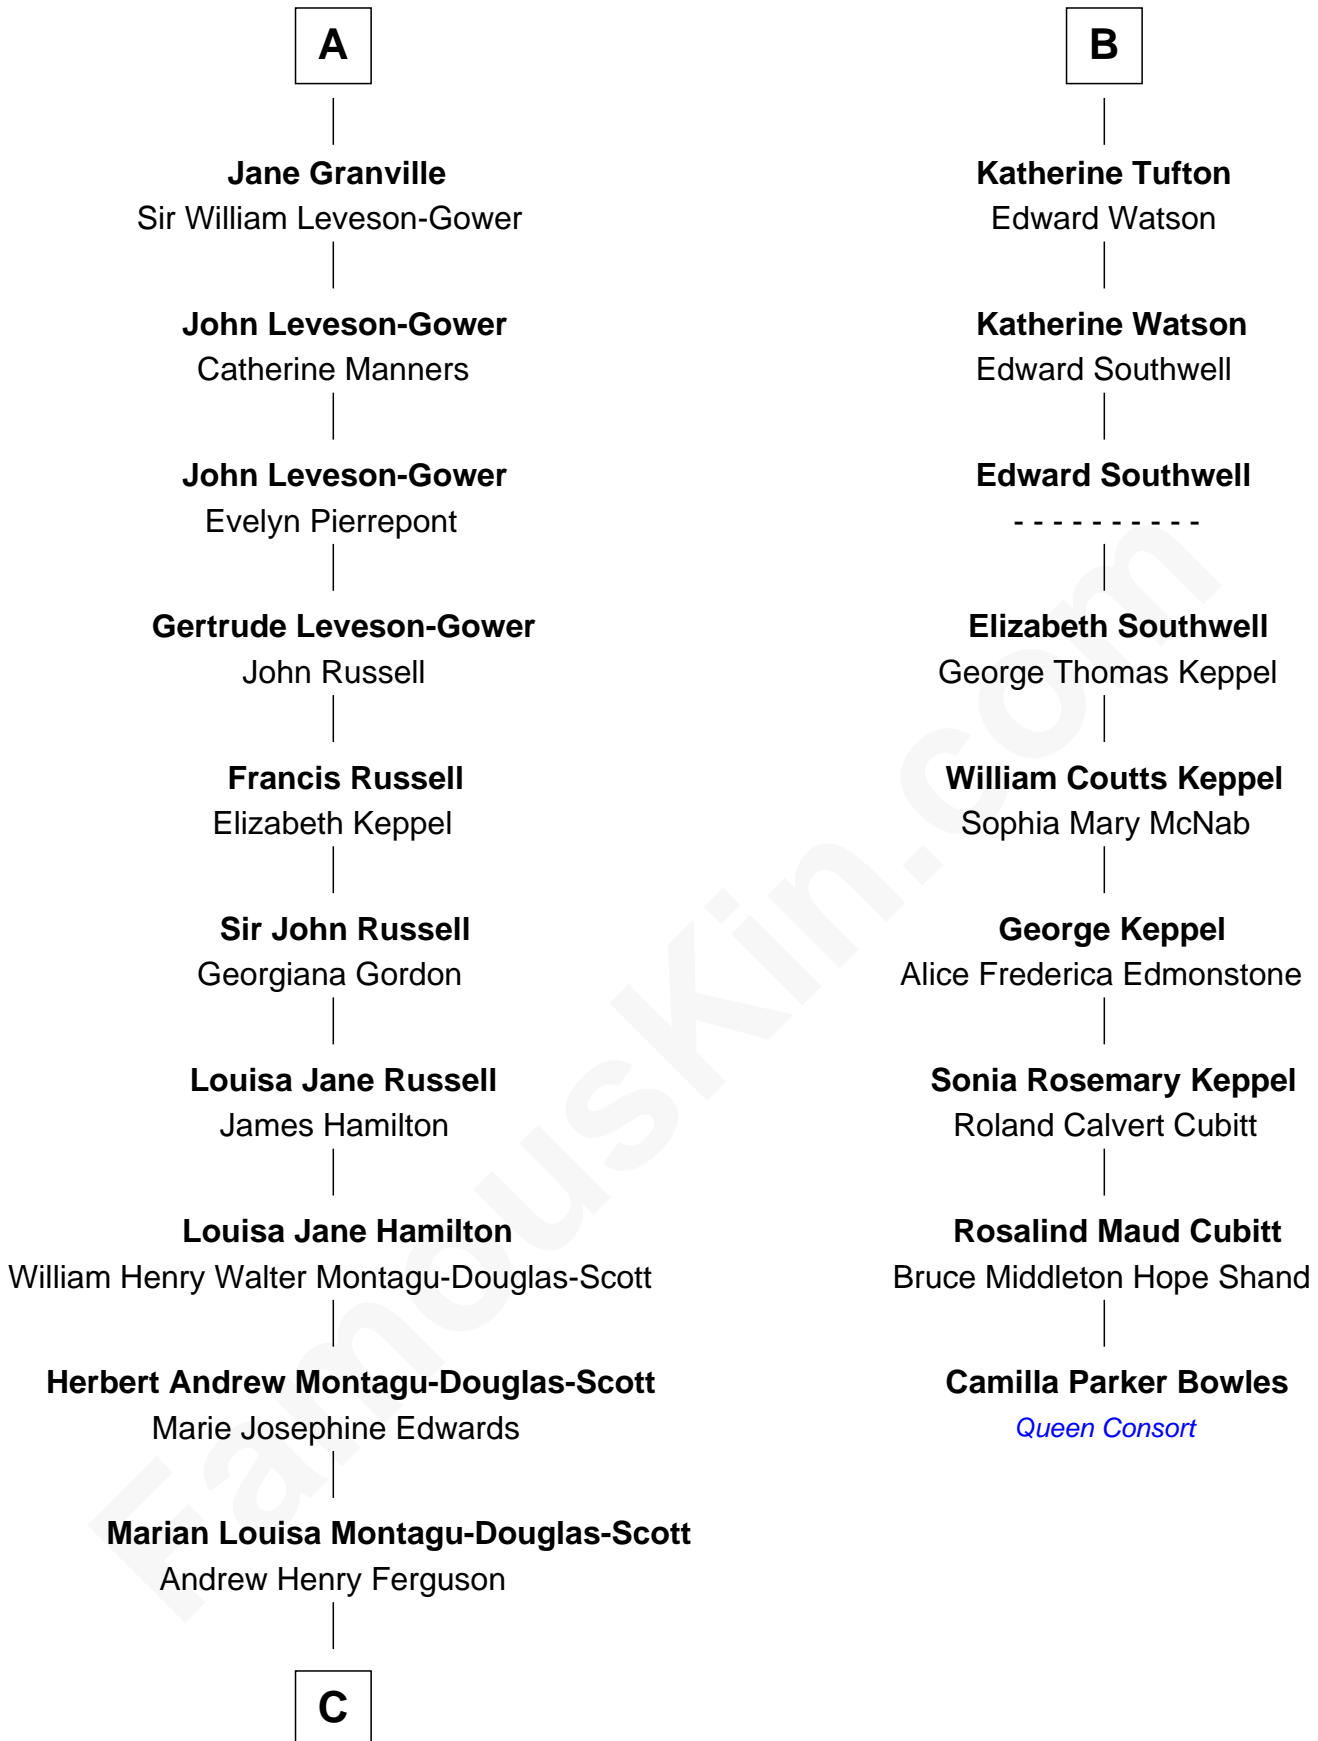

**FamousKin.com**  
**Relationship Chart of**  
**Sarah Ferguson**  
*Duchess of York*

15th cousin 3 times removed of

**Camilla Parker Bowles**  
*Queen Consort of the United Kingdom*

—  
**Ronald Ivor Ferguson**

Susan Mary Wright

—  
**Sarah Ferguson**

*Duchess of York*

FamousKin.com