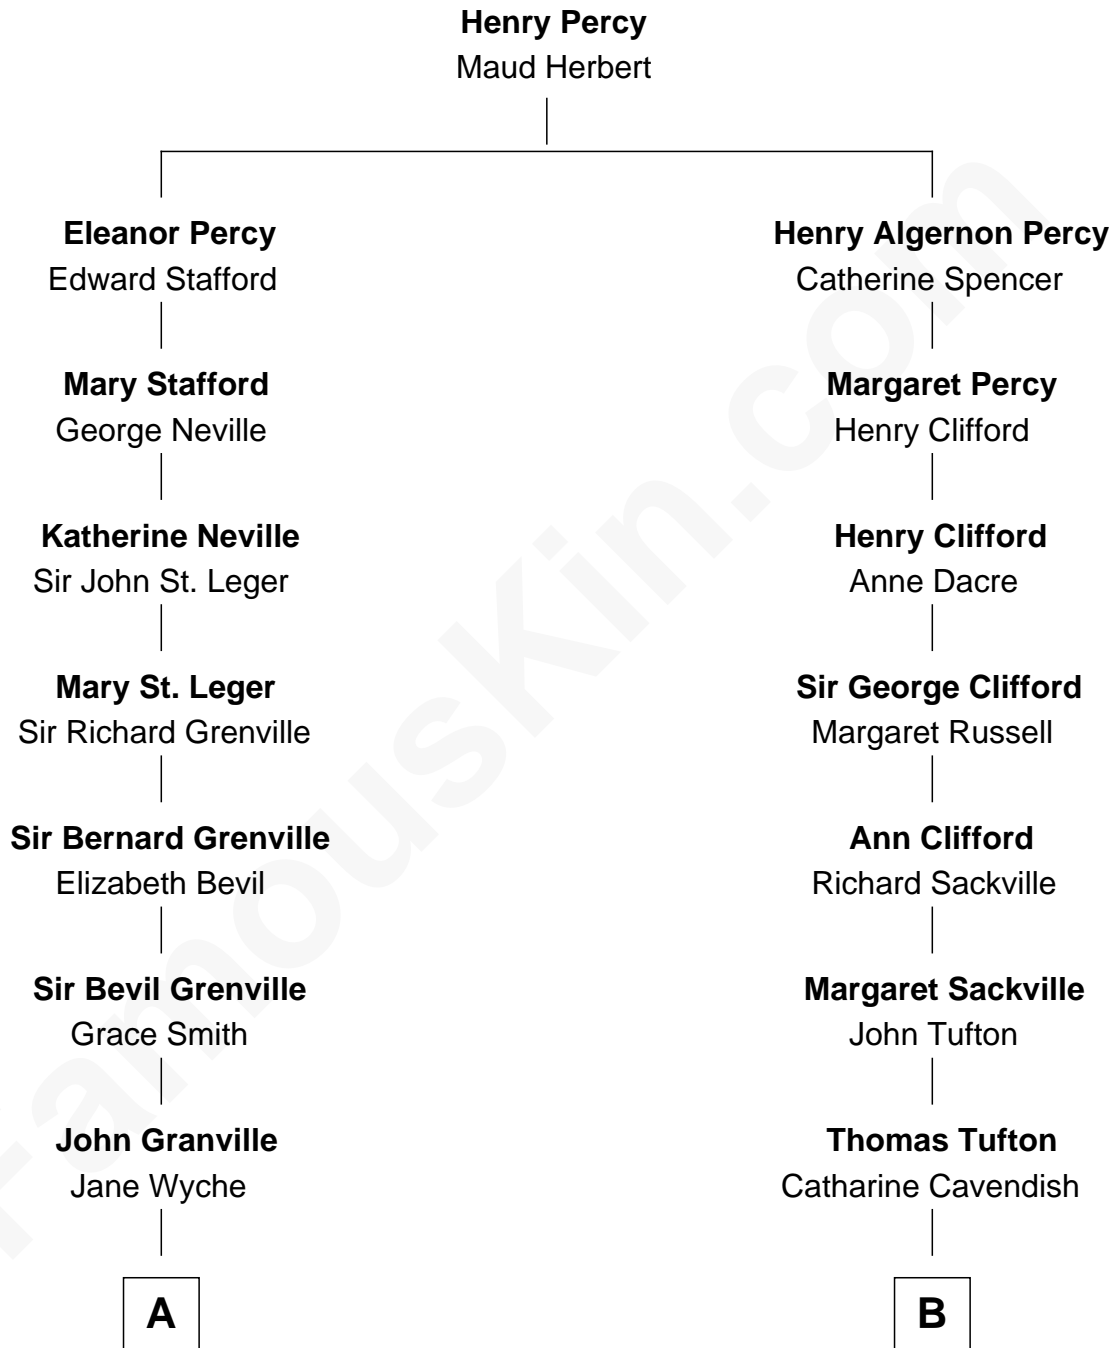

**FamousKin.com**  
**Relationship Chart of**  
**Sarah Ferguson**  
*Duchess of York*

15th cousin 3 times removed of

**Camilla Parker Bowles**  
*Queen Consort of the United Kingdom*

—  
**Ronald Ivor Ferguson**

Susan Mary Wright

—  
**Sarah Ferguson**

*Duchess of York*

FamousKin.com