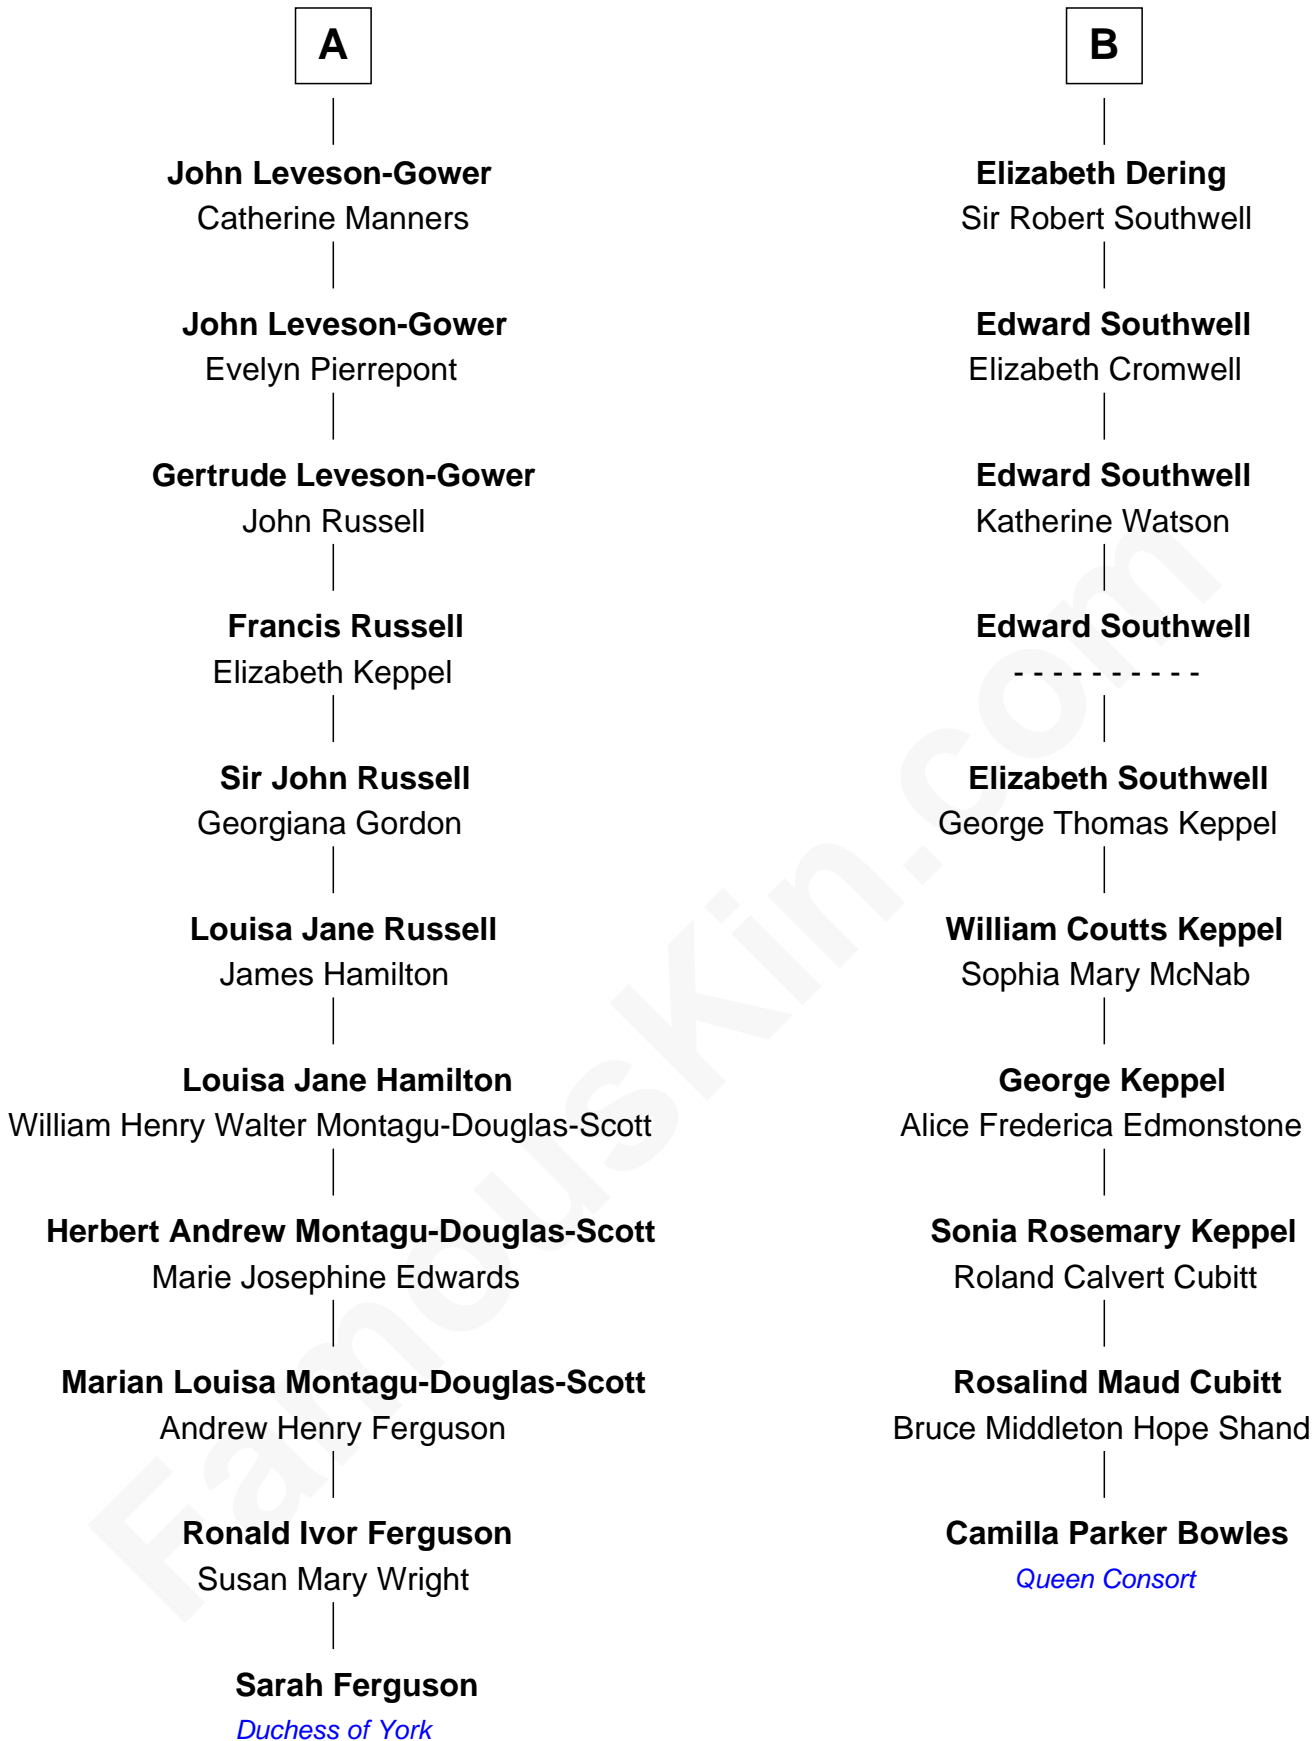

FamousKin.com Relationship Chart of

Sarah Ferguson

Duchess of York

16th cousin 1 time removed of

Camilla Parker Bowles

Queen Consort of the United Kingdom

Sir George Neville

Margaret Fenne

Sarah Ferguson photo by [Norbert Aepli](#) (CC BY 3.0)

Camilla Parker Bowles photo by [Agência Brasil](#) (CC BY 3.0 BRAZIL)