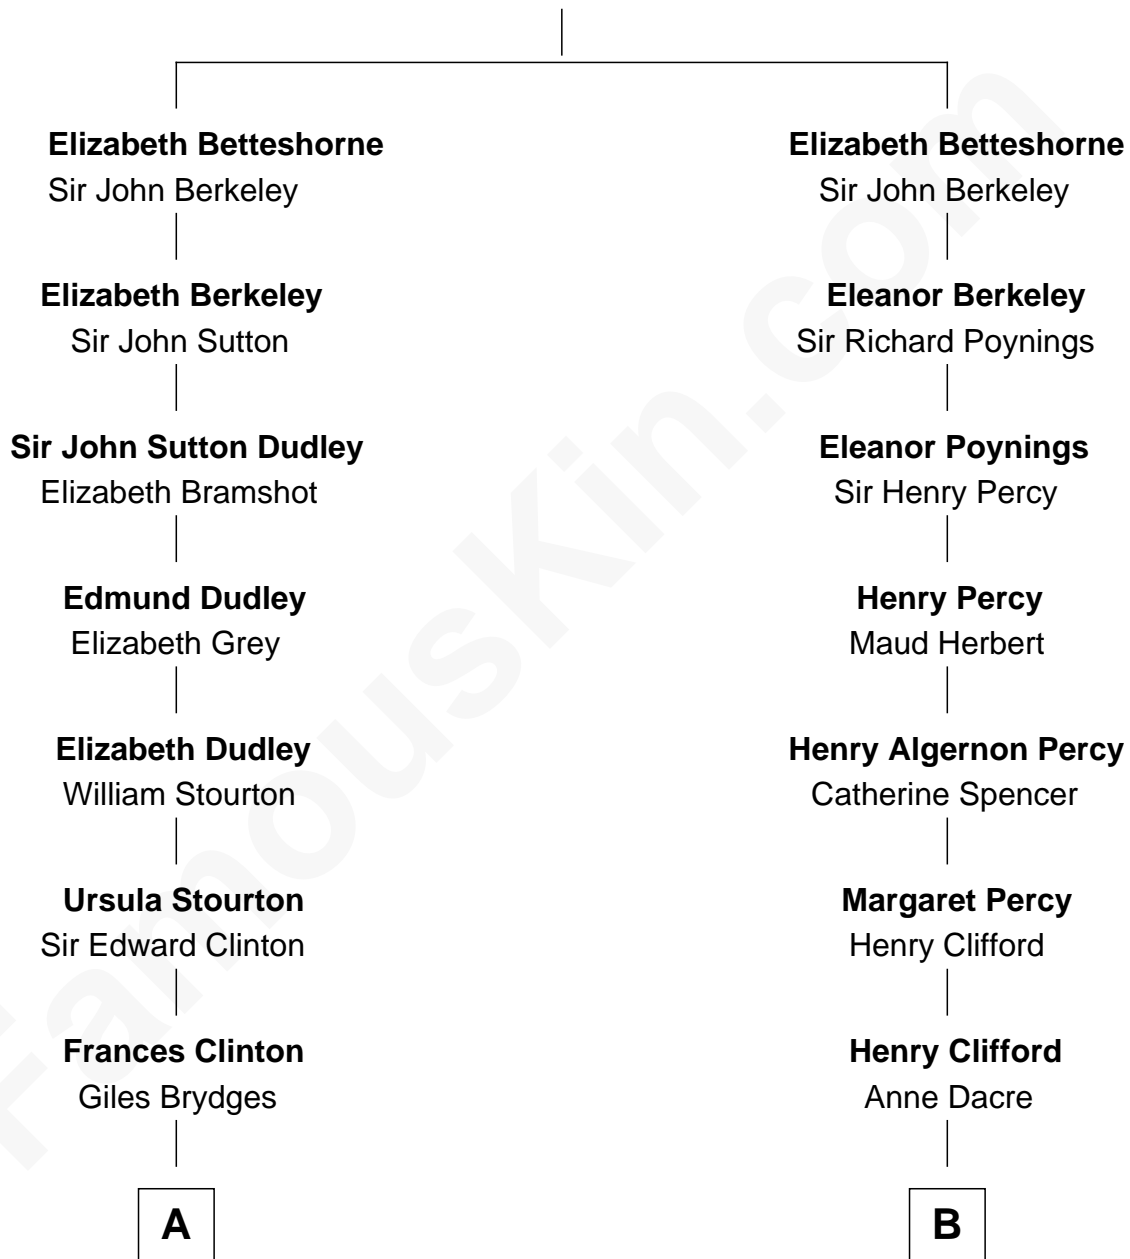

# FamousKin.com Relationship Chart of

**Sarah Ferguson**

*Duchess of York*

19th cousin of

**Camilla Parker Bowles**

*Queen Consort of the United Kingdom*

**Sir John de Betteshorne**

**C**

**Marian Louisa Montagu-Douglas-Scott**

Andrew Henry Ferguson

**Ronald Ivor Ferguson**

Susan Mary Wright

**Sarah Ferguson**

*Duchess of York*

**D**

**Sonia Rosemary Keppel**