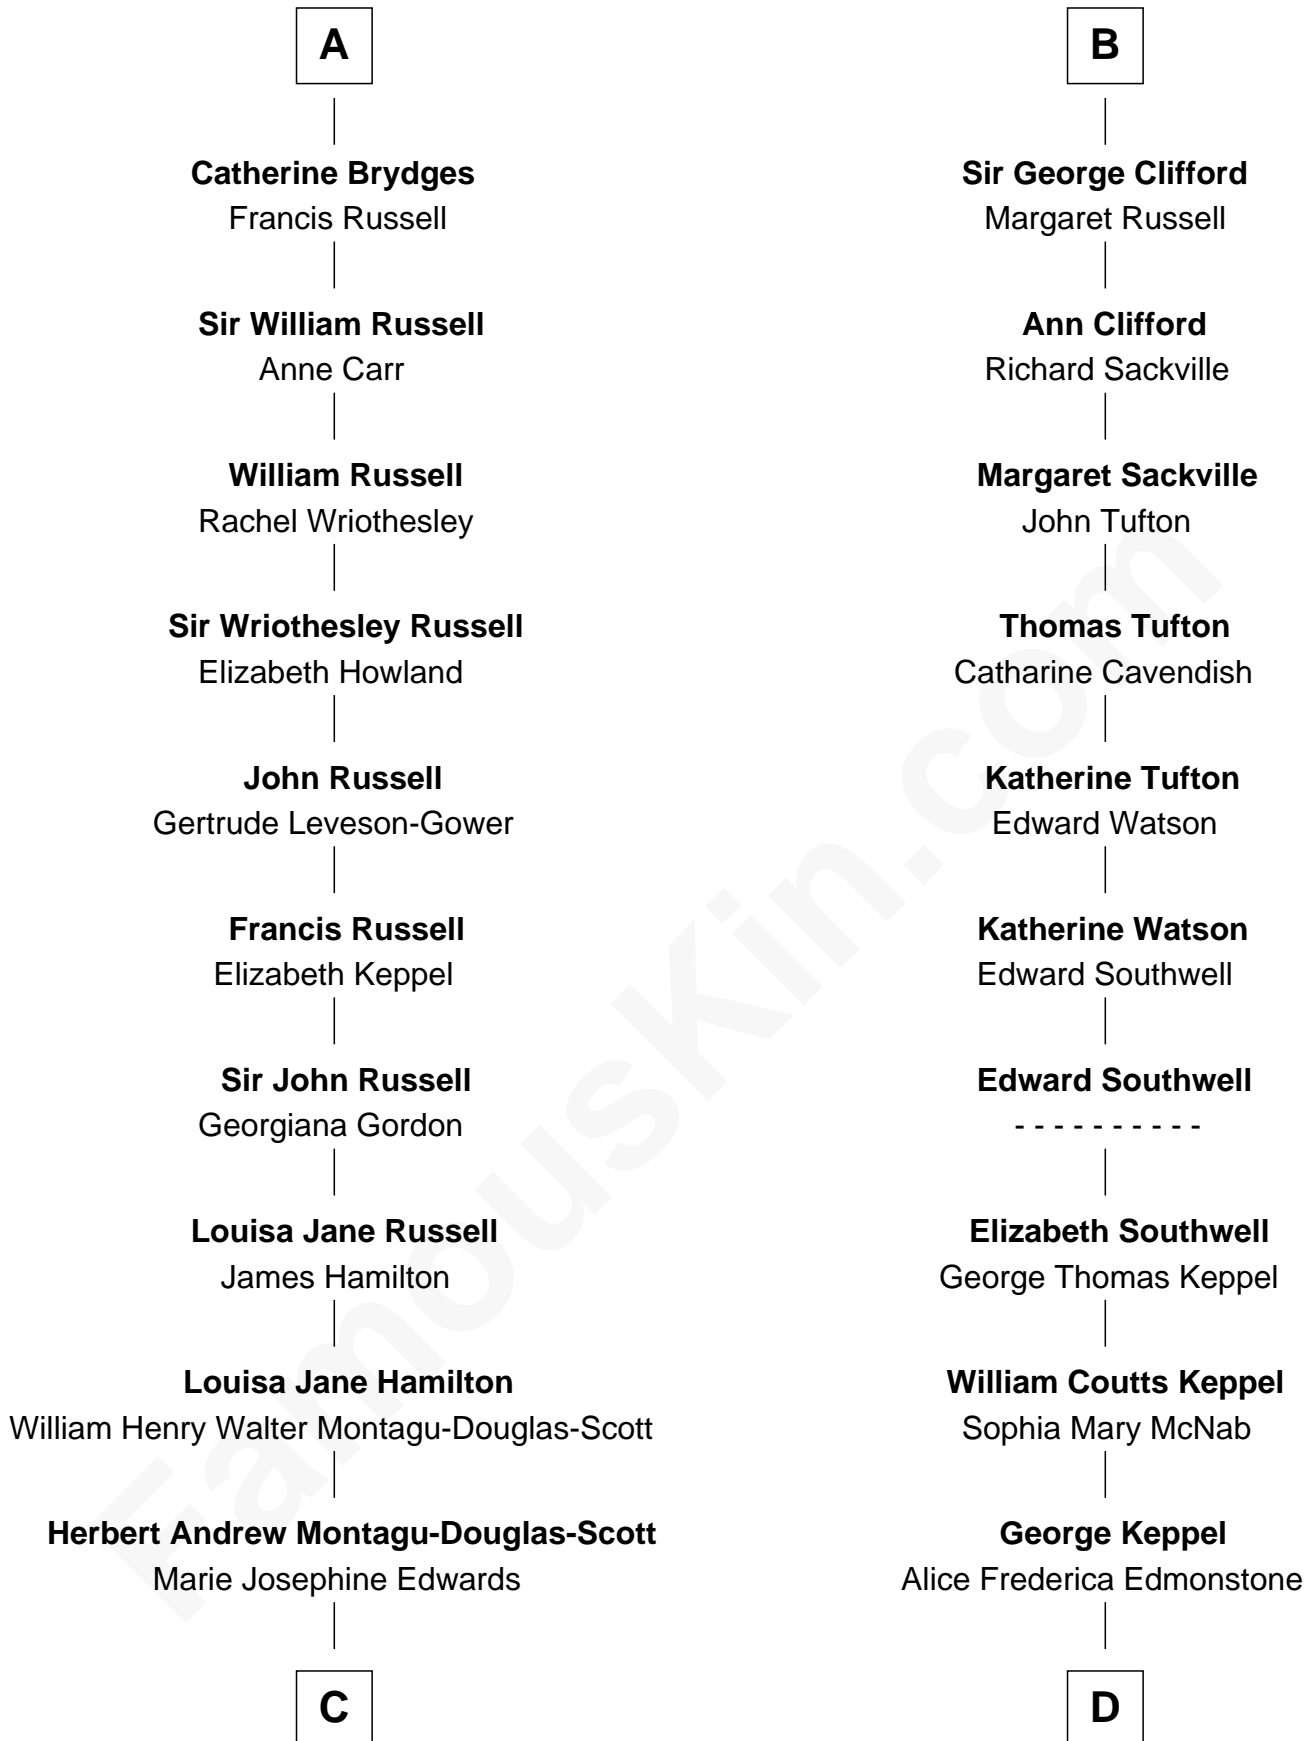

# FamousKin.com Relationship Chart of

**Sarah Ferguson**

*Duchess of York*

19th cousin of

**Camilla Parker Bowles**

*Queen Consort of the United Kingdom*

**Sir John de Betteshorne**

**C**

**Marian Louisa Montagu-Douglas-Scott**

Andrew Henry Ferguson

**Ronald Ivor Ferguson**

Susan Mary Wright

**Sarah Ferguson**

*Duchess of York*

**D**

**Sonia Rosemary Keppel**