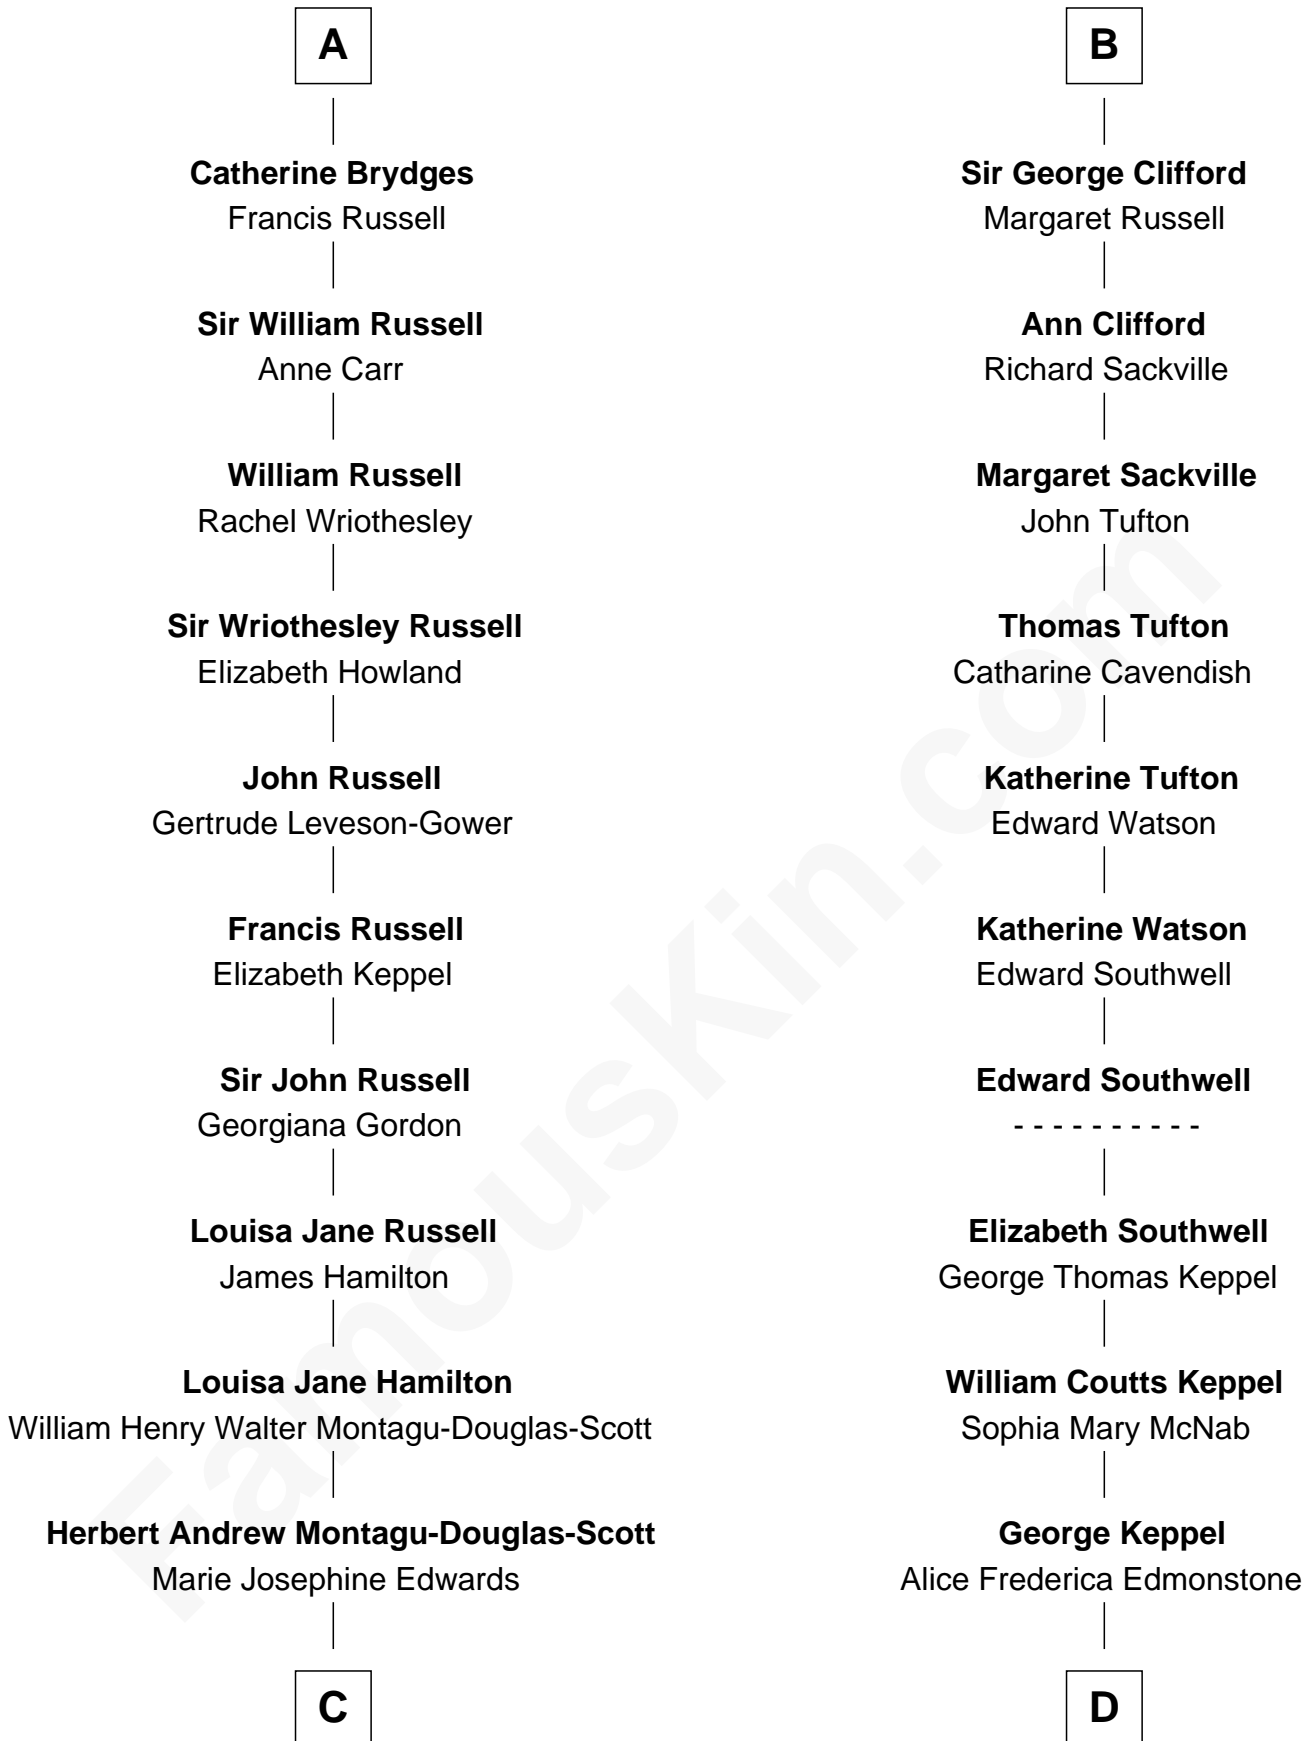

# FamousKin.com Relationship Chart of

**Sarah Ferguson**

*Duchess of York*

19th cousin of

**Camilla Parker Bowles**

*Queen Consort of the United Kingdom*

**Katherine de Clyvedon**

Thomas de Berkeley

**C**

**Marian Louisa Montagu-Douglas-Scott**

Andrew Henry Ferguson

**Ronald Ivor Ferguson**

Susan Mary Wright

**Sarah Ferguson**

*Duchess of York*

**D**