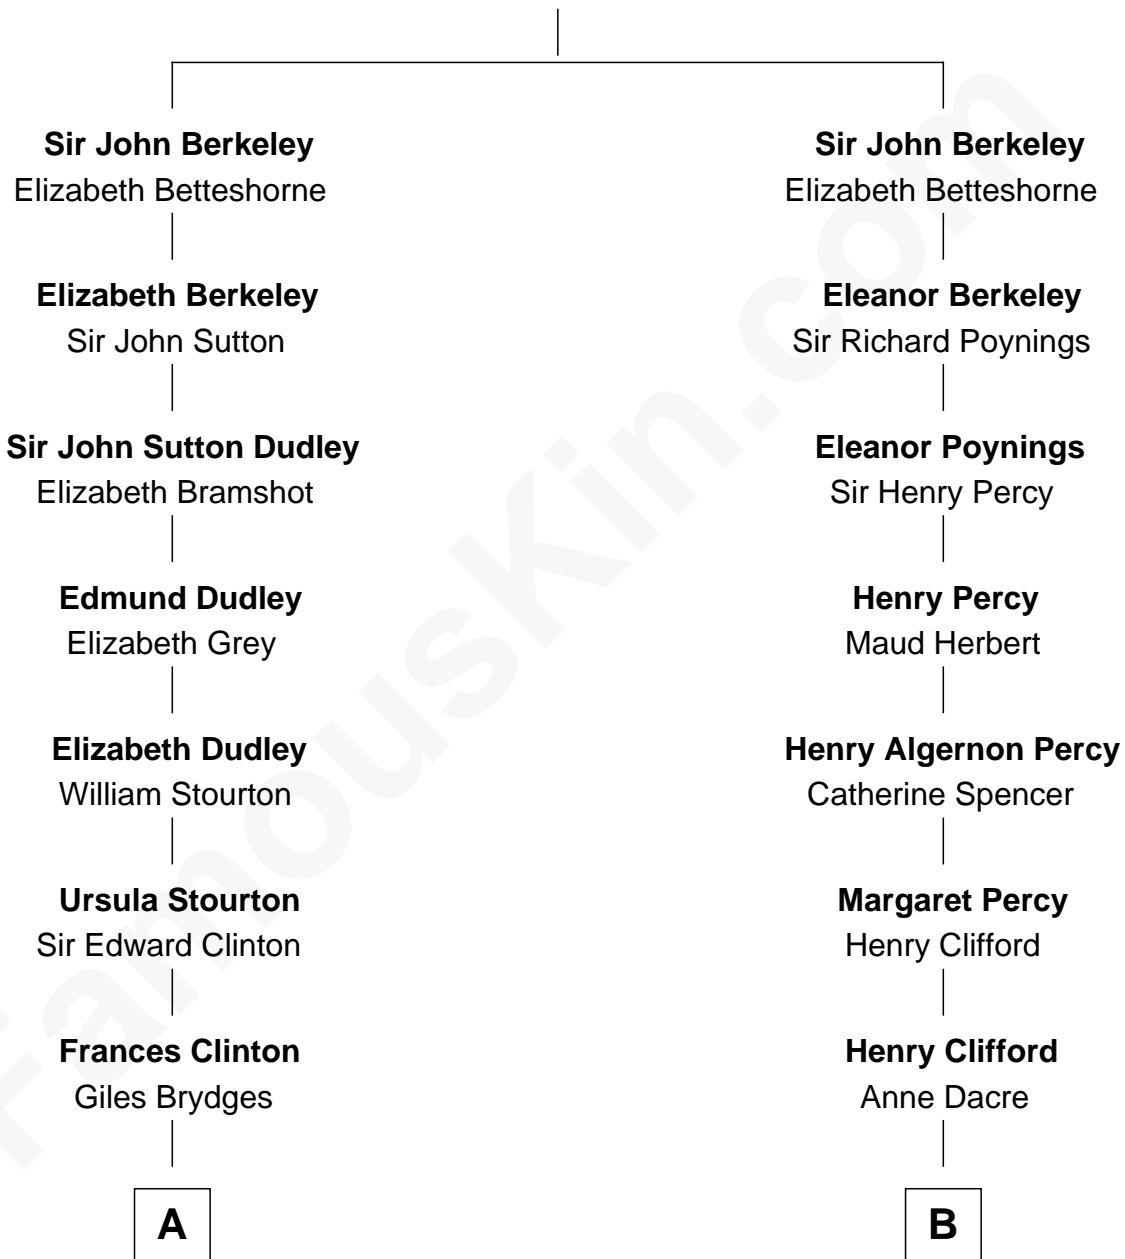

# FamousKin.com Relationship Chart of

**Sarah Ferguson**

*Duchess of York*

19th cousin of

**Camilla Parker Bowles**

*Queen Consort of the United Kingdom*

**Katherine de Clyvedon**

Thomas de Berkeley

**C**

**Marian Louisa Montagu-Douglas-Scott**

Andrew Henry Ferguson

**Ronald Ivor Ferguson**

Susan Mary Wright

**Sarah Ferguson**

*Duchess of York*

**D**