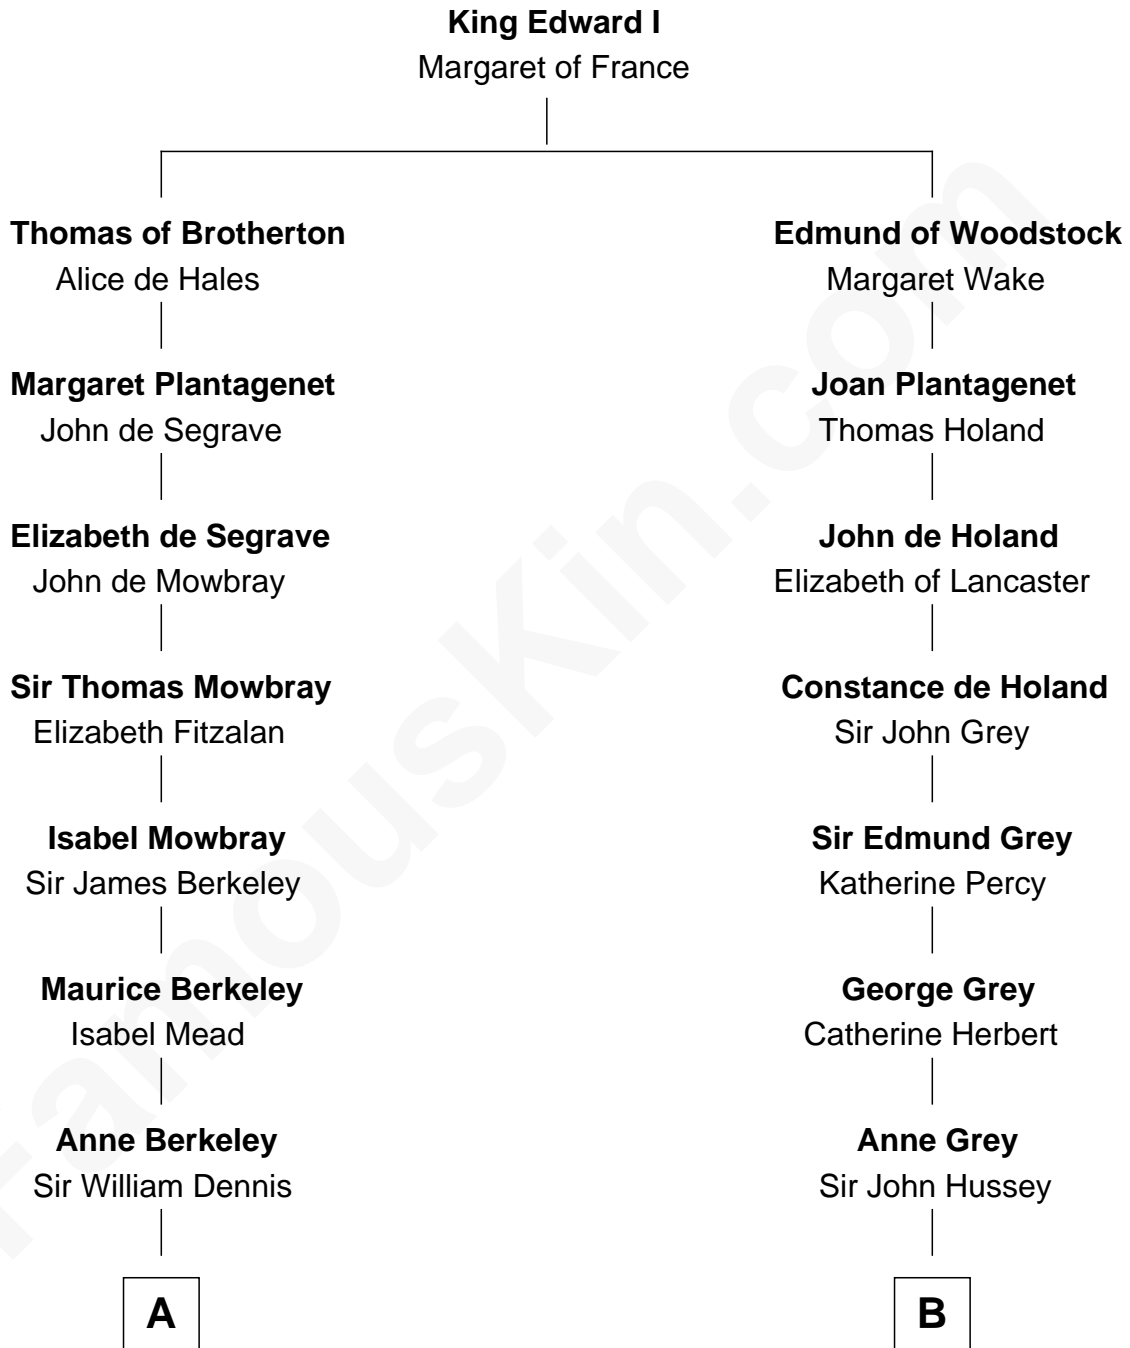

# FamousKin.com Relationship Chart of

**Sarah Ferguson**

*Duchess of York*

20th cousin 1 time removed of

**Camilla Parker Bowles**

*Queen Consort of the United Kingdom*

**C**

**Susan Henrietta Cavendish**

Henry Robert Brand

**Margaret Brand**

Algernon Francis Holford Ferguson

**Andrew Henry Ferguson**

Marian Louisa Montagu-Douglas-Scott

**Ronald Ivor Ferguson**

Susan Mary Wright

**Sarah Ferguson**