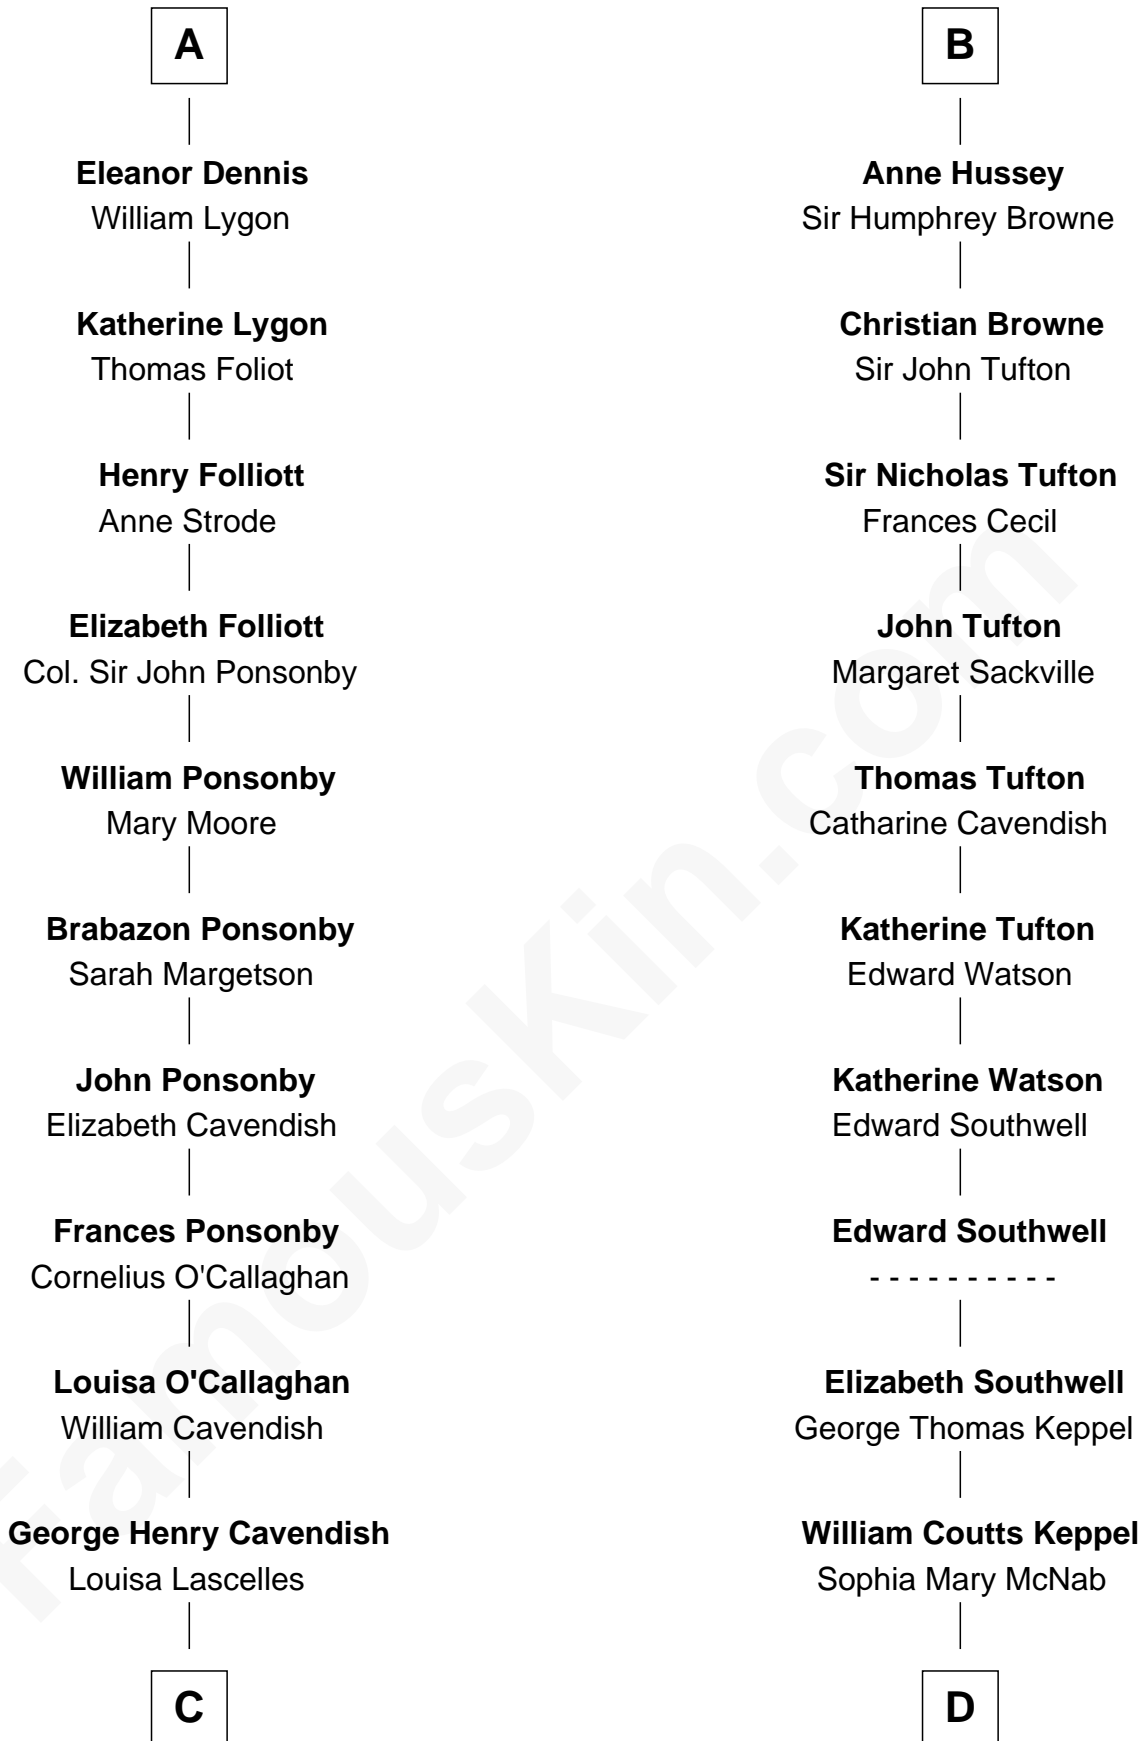

# FamousKin.com Relationship Chart of

**Sarah Ferguson**

*Duchess of York*

20th cousin 1 time removed of

**Camilla Parker Bowles**

*Queen Consort of the United Kingdom*

**C**

**Susan Henrietta Cavendish**

Henry Robert Brand

**Margaret Brand**

Algernon Francis Holford Ferguson

**Andrew Henry Ferguson**

Marian Louisa Montagu-Douglas-Scott

**Ronald Ivor Ferguson**

Susan Mary Wright

**Sarah Ferguson**

*Duchess of York*

**D**

**George Keppel**

Alice Frederica Edmonstone

**Sonia Rosemary Keppel**

Roland Calvert Cubitt

**Rosalind Maud Cubitt**

Bruce Middleton Hope Shand