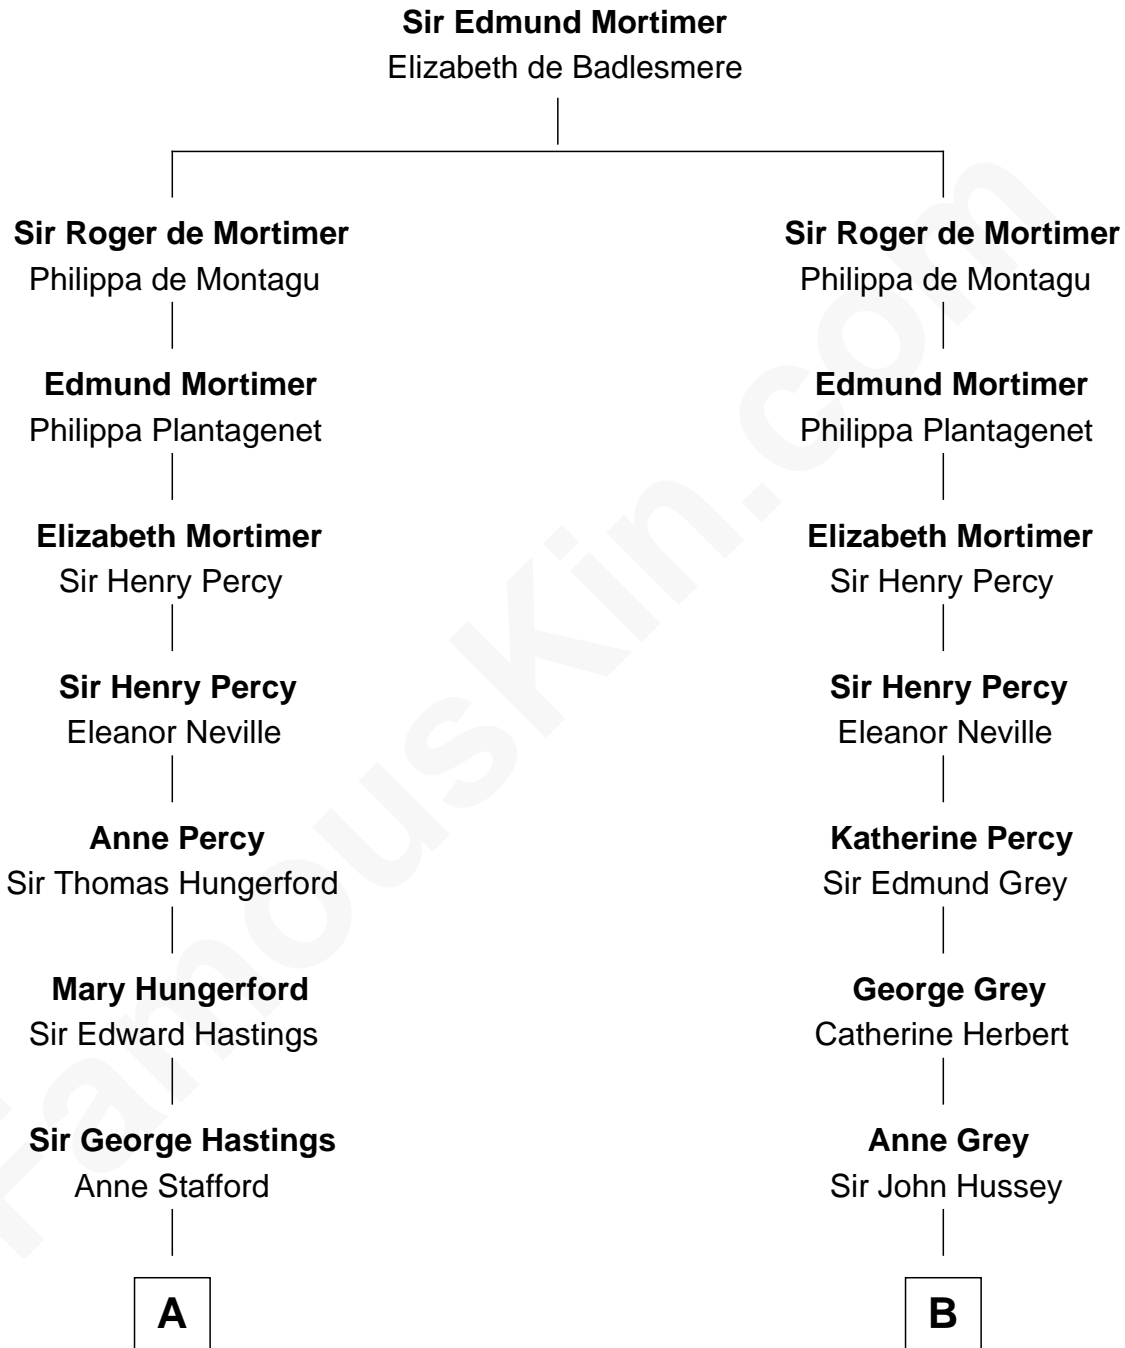

FamousKin.com
Relationship Chart of
Sarah Ferguson
Duchess of York

20th cousin 1 time removed of

Camilla Parker Bowles
Queen Consort of the United Kingdom

C

Louisa Jane Hamilton

William Henry Walter Montagu-Douglas-Scott

Herbert Andrew Montagu-Douglas-Scott

Marie Josephine Edwards

Marian Louisa Montagu-Douglas-Scott

Andrew Henry Ferguson

Ronald Ivor Ferguson

Susan Mary Wright

Sarah Ferguson

Duchess of York