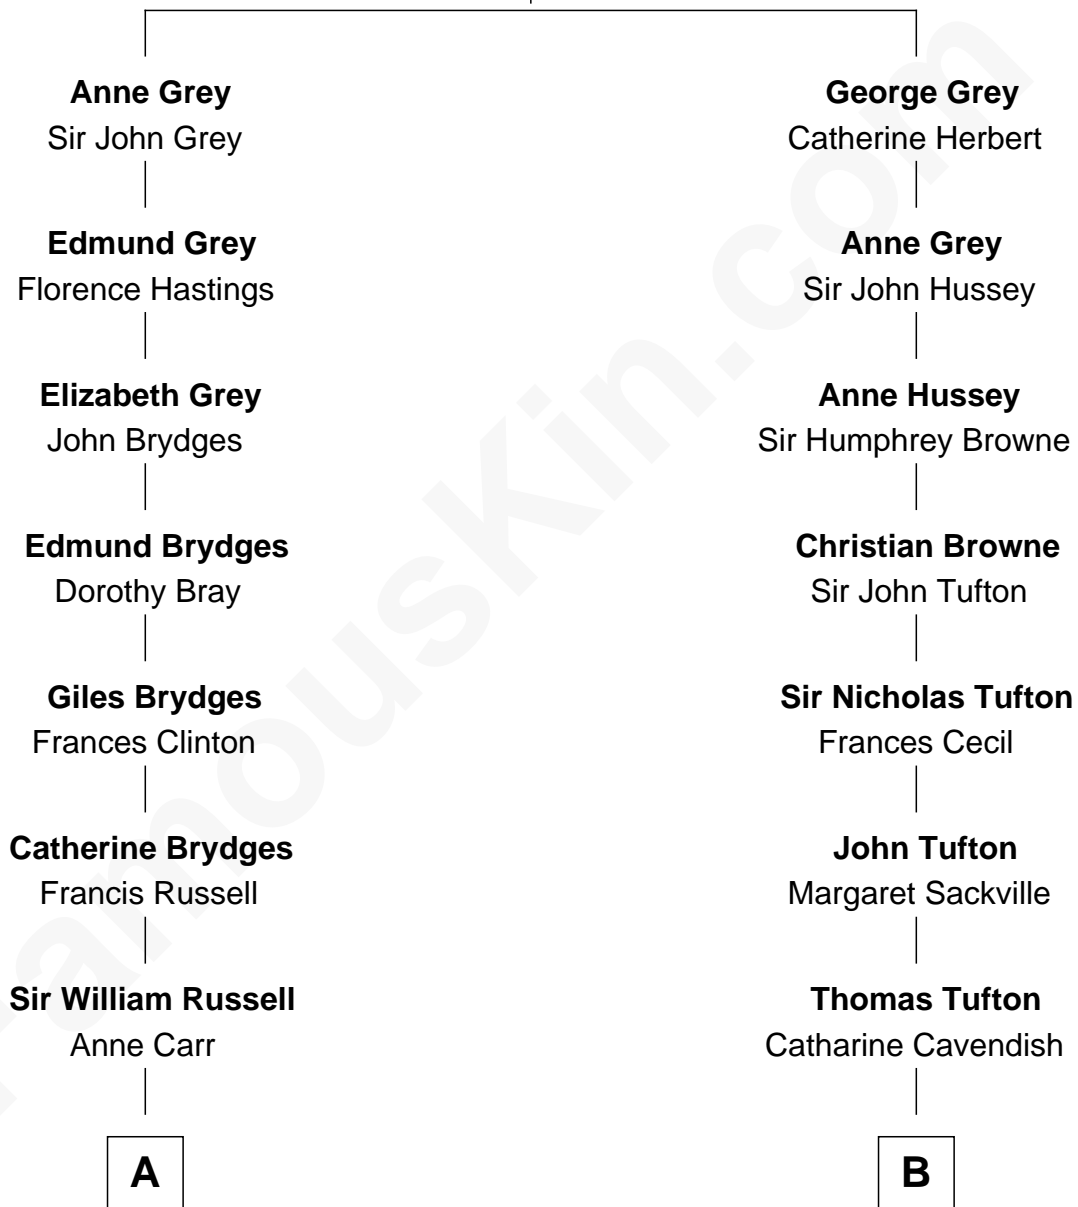

FamousKin.com
Relationship Chart of
Sarah Ferguson
Duchess of York

15th cousin 2 times removed of

Camilla Parker Bowles
Queen Consort of the United Kingdom

Sir Edmund Grey
 Katherine Percy

Sarah Ferguson photo by [Norbert Aepli](#) (CC BY 3.0)

Camilla Parker Bowles photo by [Agência Brasil](#) (CC BY 3.0 BRAZIL)