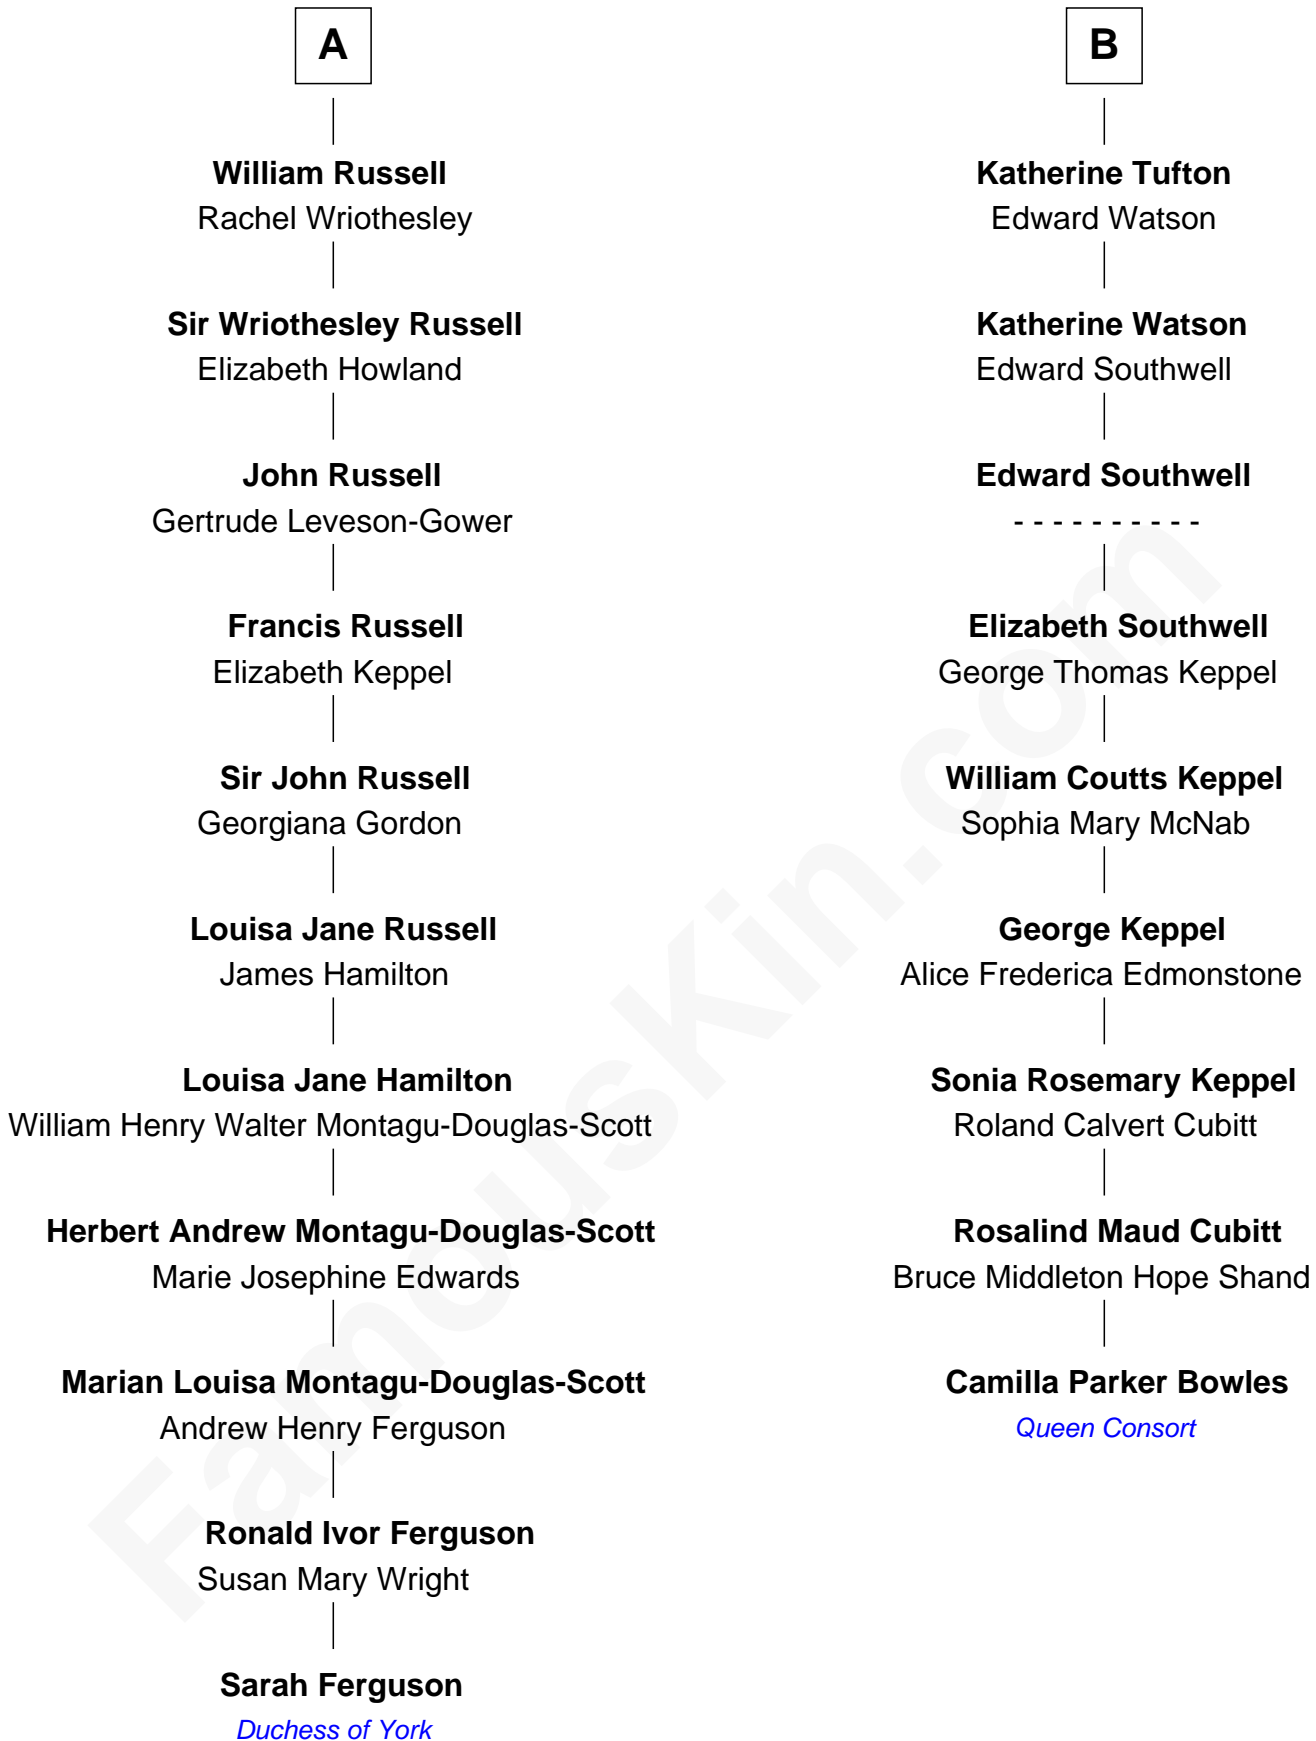

FamousKin.com
Relationship Chart of
Sarah Ferguson
Duchess of York

15th cousin 2 times removed of

Camilla Parker Bowles
Queen Consort of the United Kingdom

Sir Edmund Grey
 Katherine Percy

Sarah Ferguson photo by [Norbert Aepli](#) (CC BY 3.0)

Camilla Parker Bowles photo by [Agência Brasil](#) (CC BY 3.0 BRAZIL)