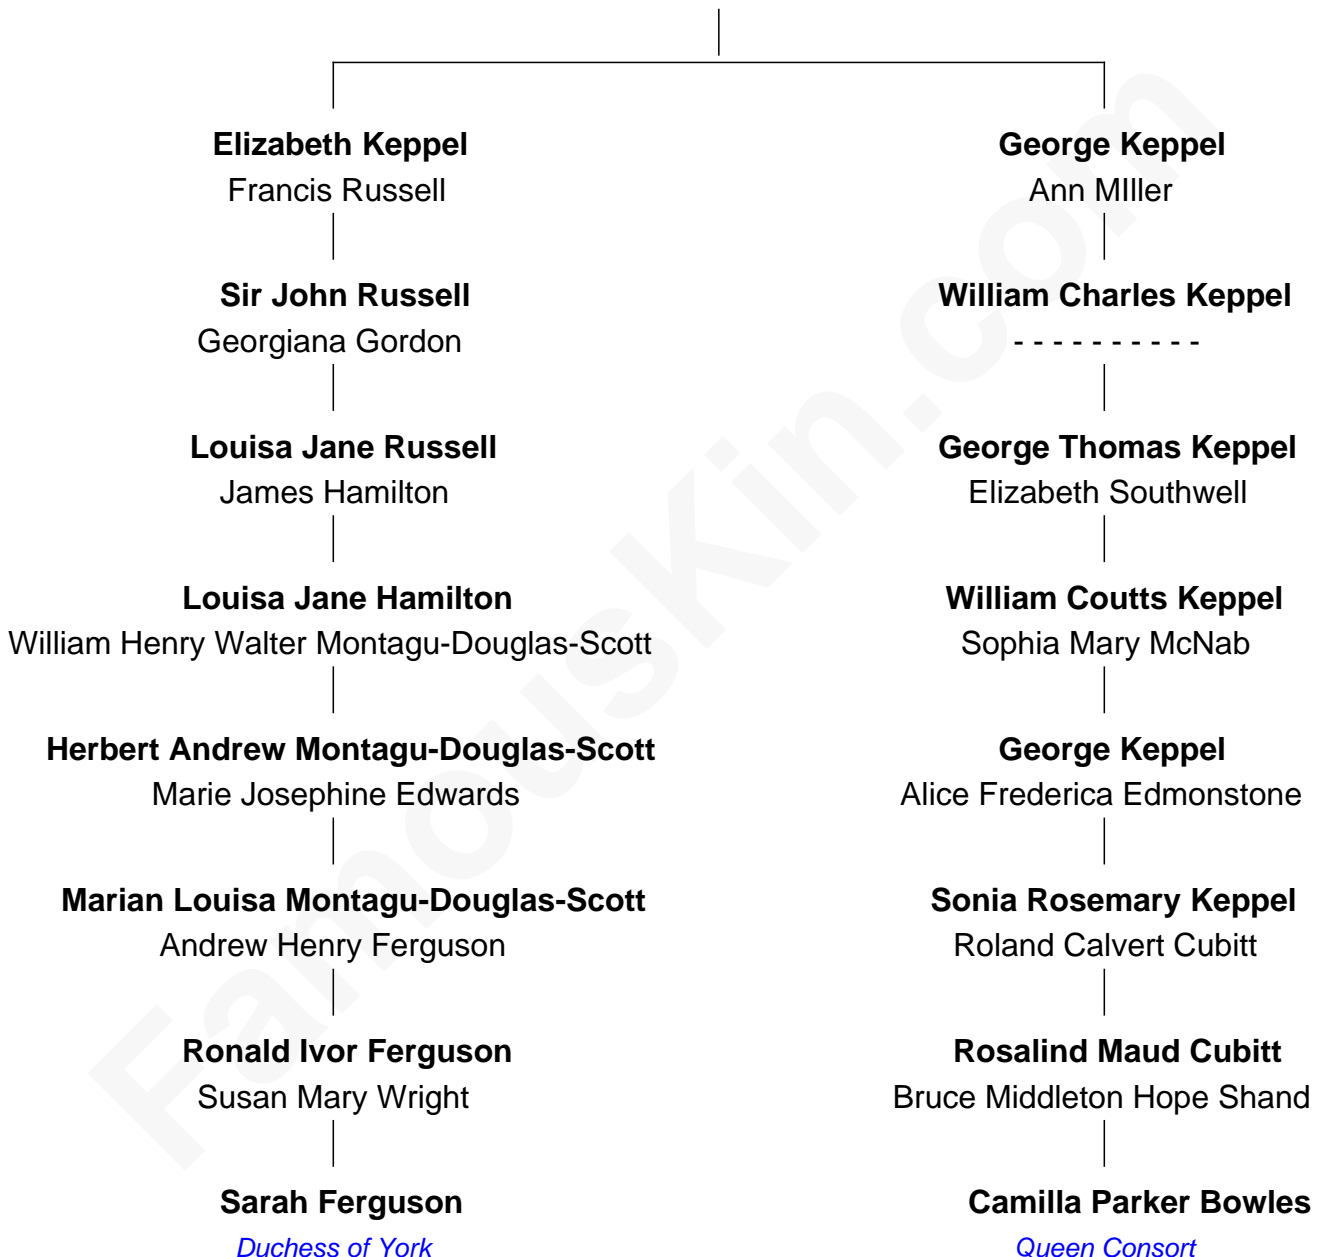

FamousKin.com Relationship Chart of

Sarah Ferguson

Duchess of York

7th cousin of

Camilla Parker Bowles

Queen Consort of the United Kingdom

William Anne Keppel

Anne Lennox

Sarah Ferguson photo by [Norbert Aepli](#) (CC BY 3.0)

Camilla Parker Bowles photo by [Agência Brasil](#) (CC BY 3.0 BRAZIL)