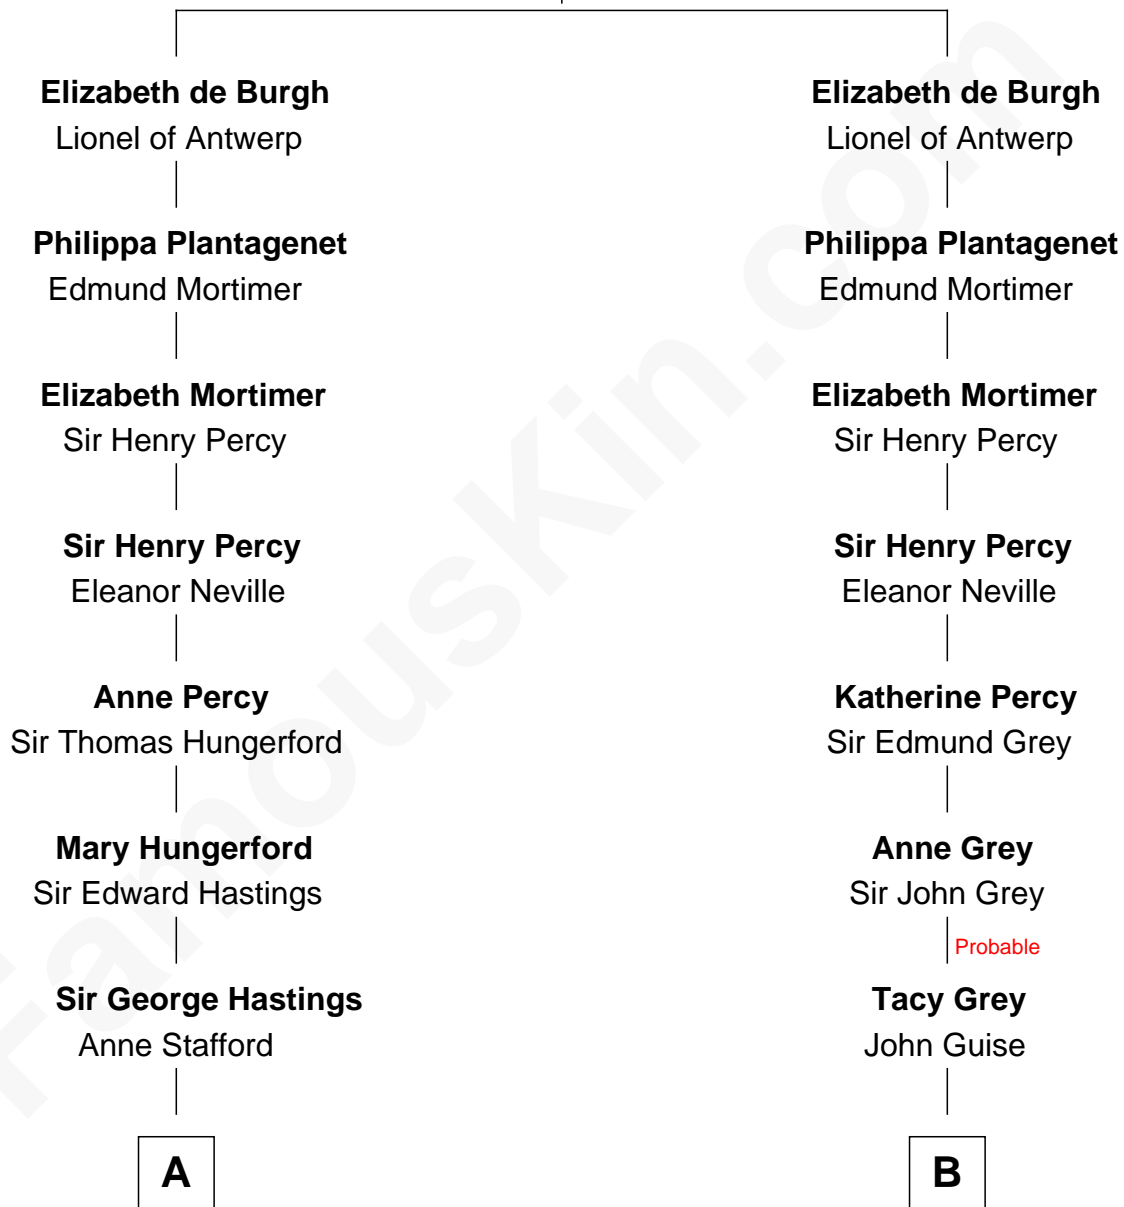

# FamousKin.com Relationship Chart of

**Sarah Ferguson**

*Duchess of York*

20th cousin 1 time removed of

**Raquel Welch**

*Movie Actress*

**William de Burgh**  
Maude of Lancaster

**C**

**Louisa Jane Hamilton**

William Henry Walter Montagu-Douglas-Scott

**Herbert Andrew Montagu-Douglas-Scott**

Marie Josephine Edwards

**Marian Louisa Montagu-Douglas-Scott**

Andrew Henry Ferguson

**Ronald Ivor Ferguson**

Susan Mary Wright

**Sarah Ferguson**

*Duchess of York*

**D**

**Justin Smith Hall**

Sarah Mehitable Stanford

**Emery Stanford Hall**

Clara Louise Adams