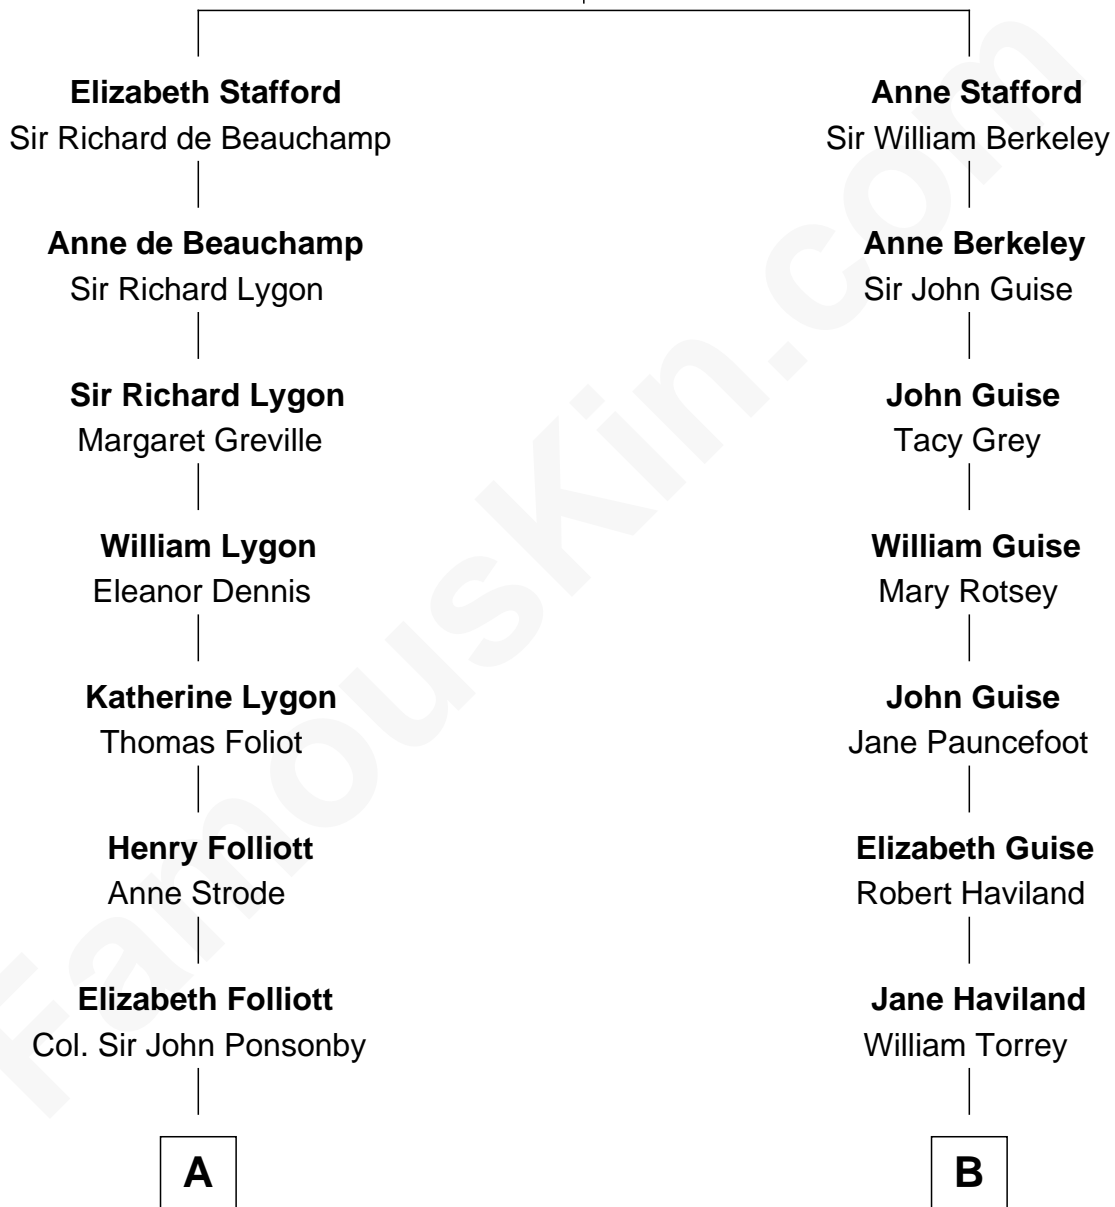

# FamousKin.com Relationship Chart of

**Sarah Ferguson**

*Duchess of York*

16th cousin 1 time removed of

**Raquel Welch**

*Movie Actress*

**Sir Humphrey Stafford**

Eleanor Aylesbury

**A**

**William Ponsonby**

Mary Moore

**Brabazon Ponsonby**

Sarah Margetson

**John Ponsonby**

Elizabeth Cavendish

**Frances Ponsonby**

Algernon Francis Holford Ferguson

**Andrew Henry Ferguson**

Marian Louisa Montagu-Douglas-Scott

**Ronald Ivor Ferguson**

Susan Mary Wright

**Sarah Ferguson**

*Duchess of York*

Sarah Ferguson photo by [Norbert Aepli](#) (CC BY 3.0)