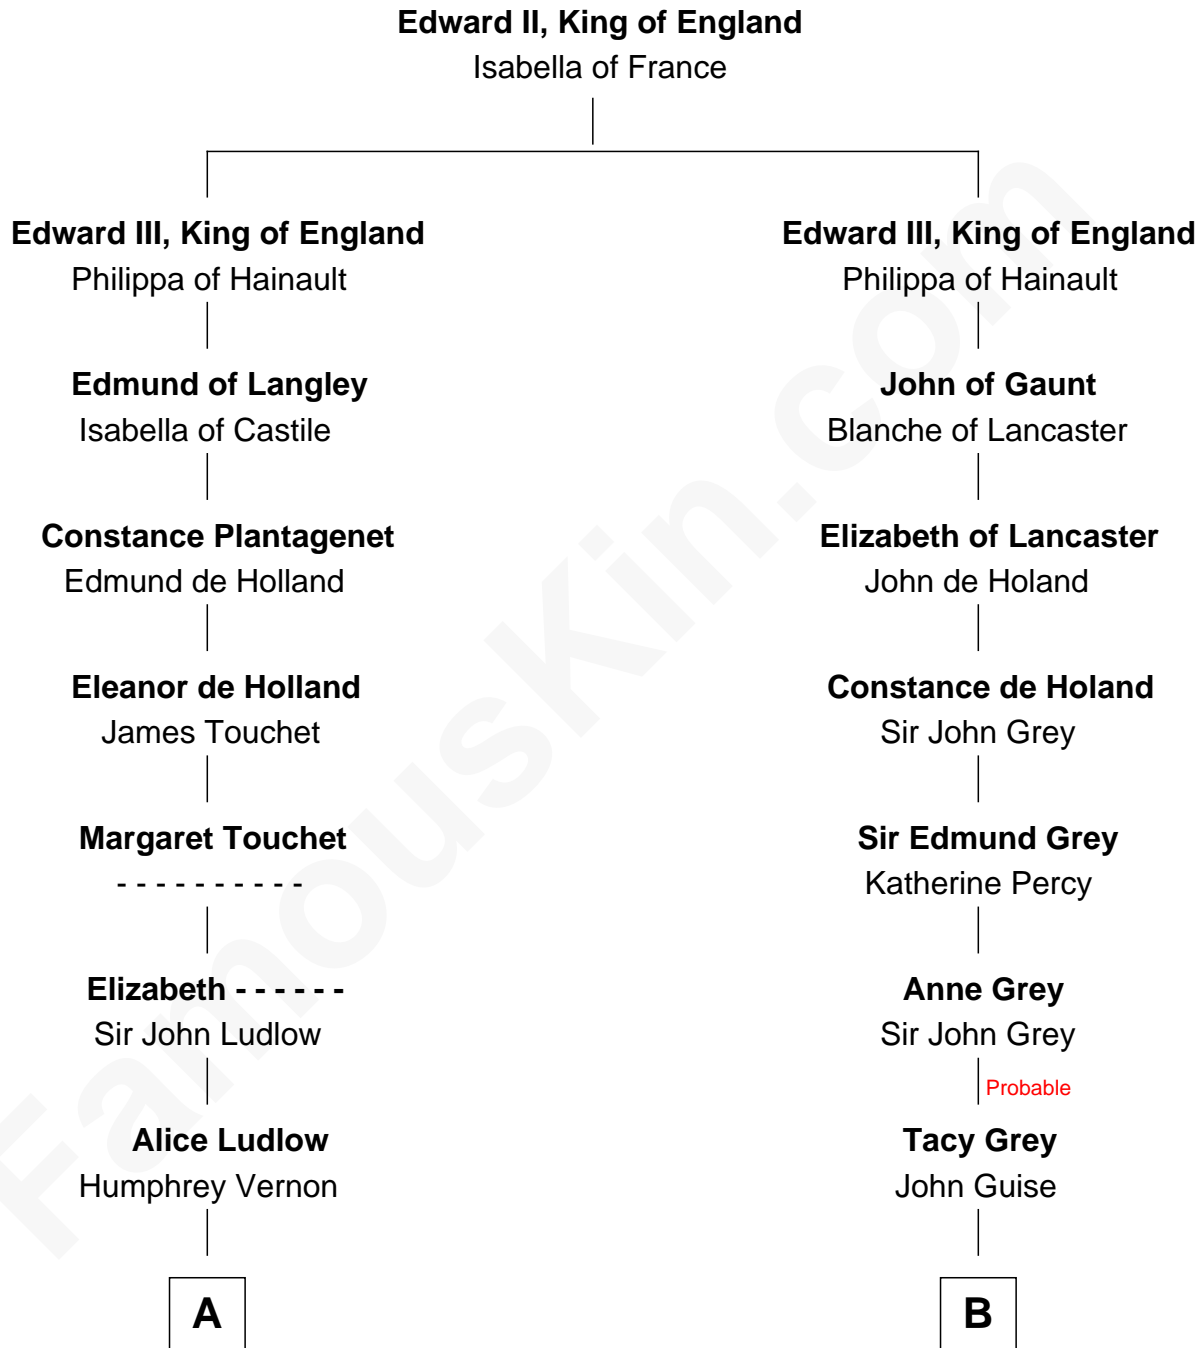

FamousKin.com Relationship Chart of

Sarah Ferguson

Duchess of York

20th cousin 1 time removed of

Raquel Welch

Movie Actress

C

Louisa Jane Hamilton

William Henry Walter Montagu-Douglas-Scott

Herbert Andrew Montagu-Douglas-Scott

Marie Josephine Edwards

Marian Louisa Montagu-Douglas-Scott

Andrew Henry Ferguson

Ronald Ivor Ferguson

Susan Mary Wright

Sarah Ferguson