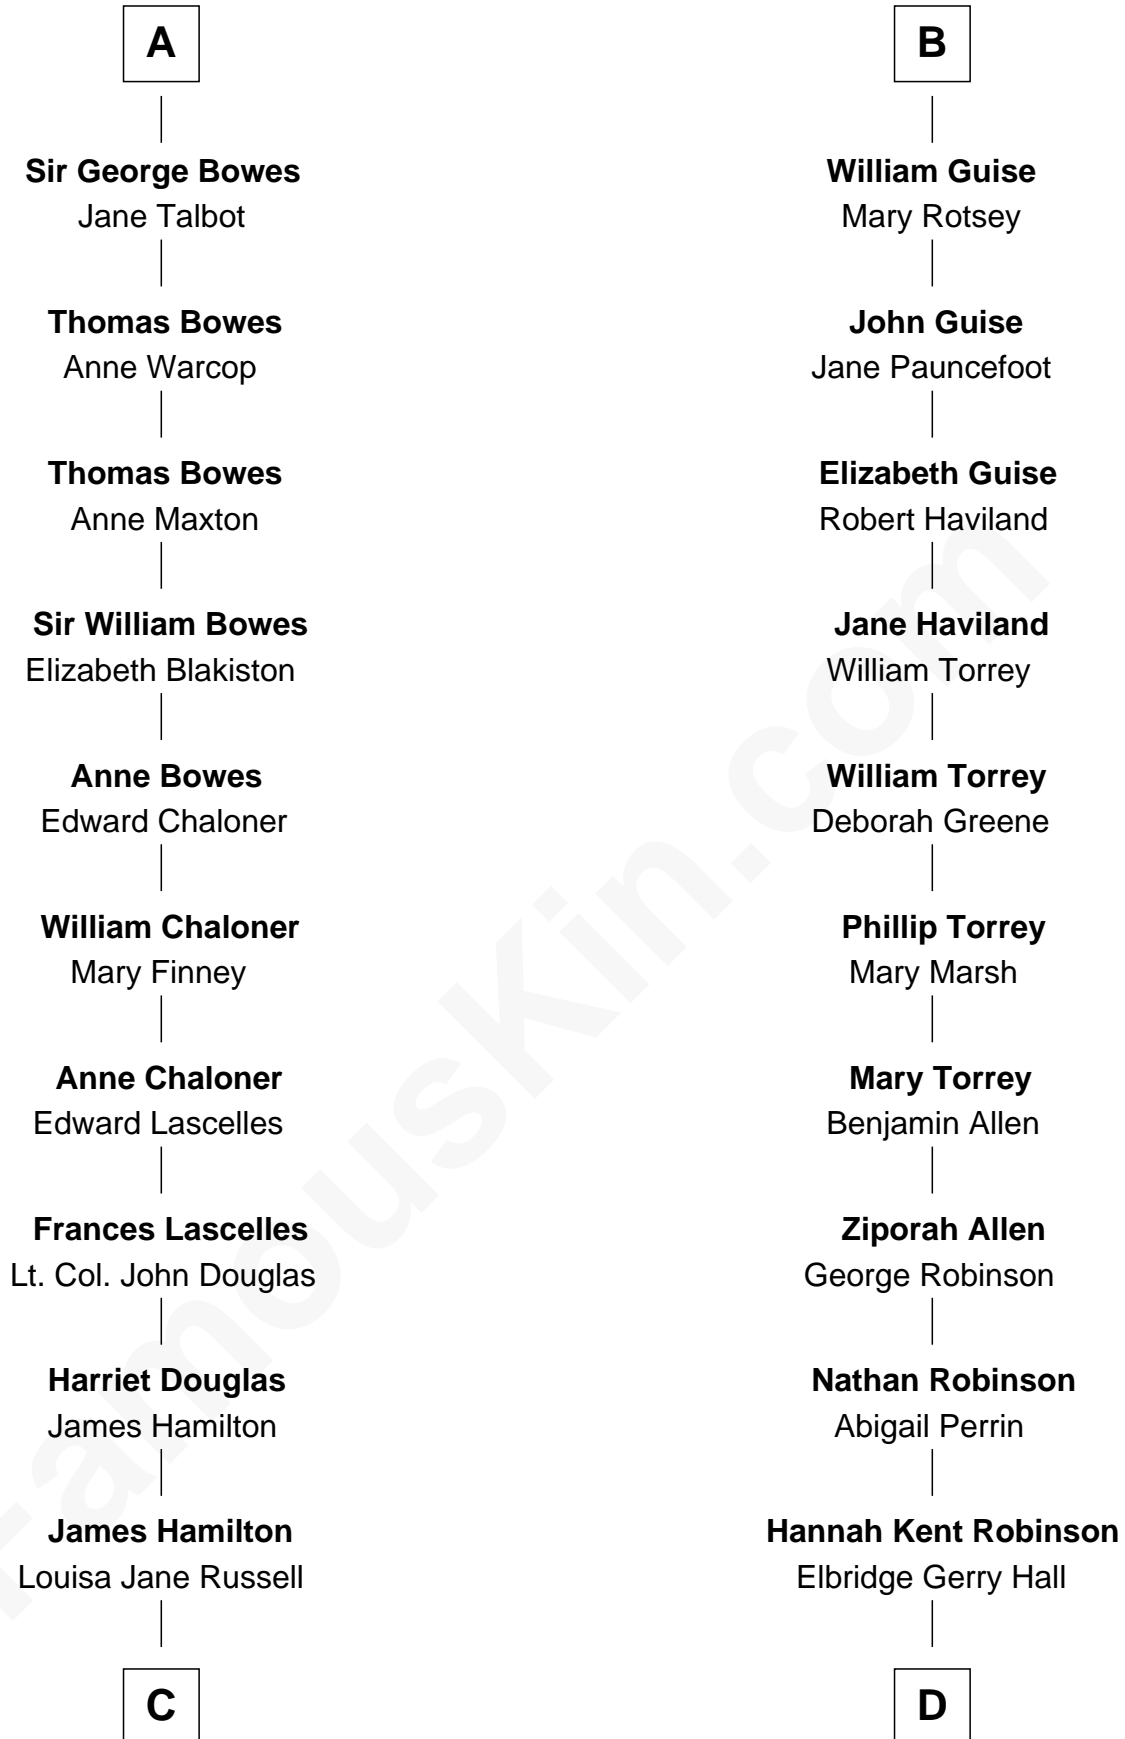

FamousKin.com Relationship Chart of

Sarah Ferguson

Duchess of York

20th cousin 1 time removed of

Raquel Welch

Movie Actress

Sir Hugh I de Audley

Iseult de Mortimer

C

Louisa Jane Hamilton

William Henry Walter Montagu-Douglas-Scott

Herbert Andrew Montagu-Douglas-Scott

Marie Josephine Edwards

Marian Louisa Montagu-Douglas-Scott

Andrew Henry Ferguson

Ronald Ivor Ferguson