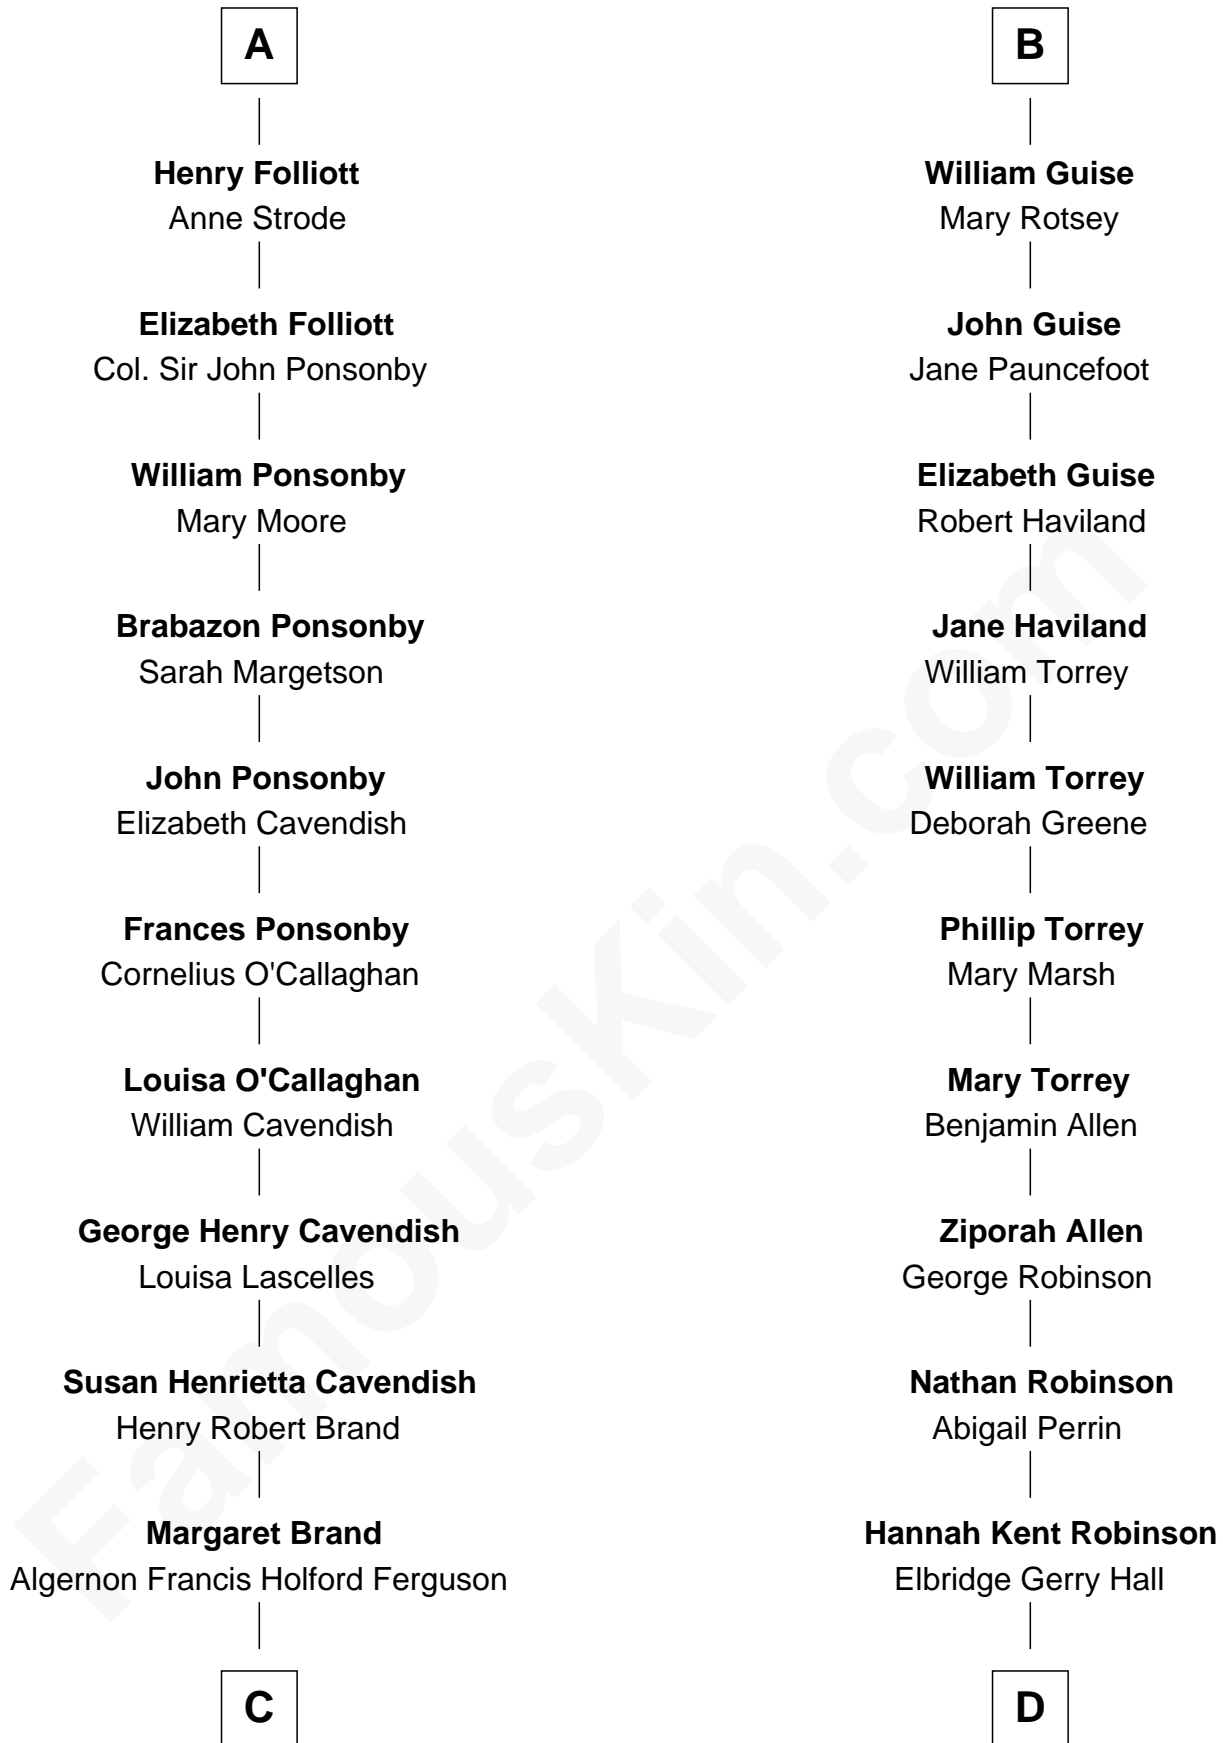

FamousKin.com Relationship Chart of

Sarah Ferguson

Duchess of York

19th cousin 1 time removed of

Raquel Welch

Movie Actress

C

Andrew Henry Ferguson
Marian Louisa Montagu-Douglas-Scott

Ronald Ivor Ferguson
Susan Mary Wright

Sarah Ferguson
Duchess of York

D

Justin Smith Hall
Sarah Mehitable Stanford

Emery Stanford Hall
Clara Louise Adams

Josephine Sarah Hall
Armando Carlos Tejada

Raquel Welch
aka Raquel Welch