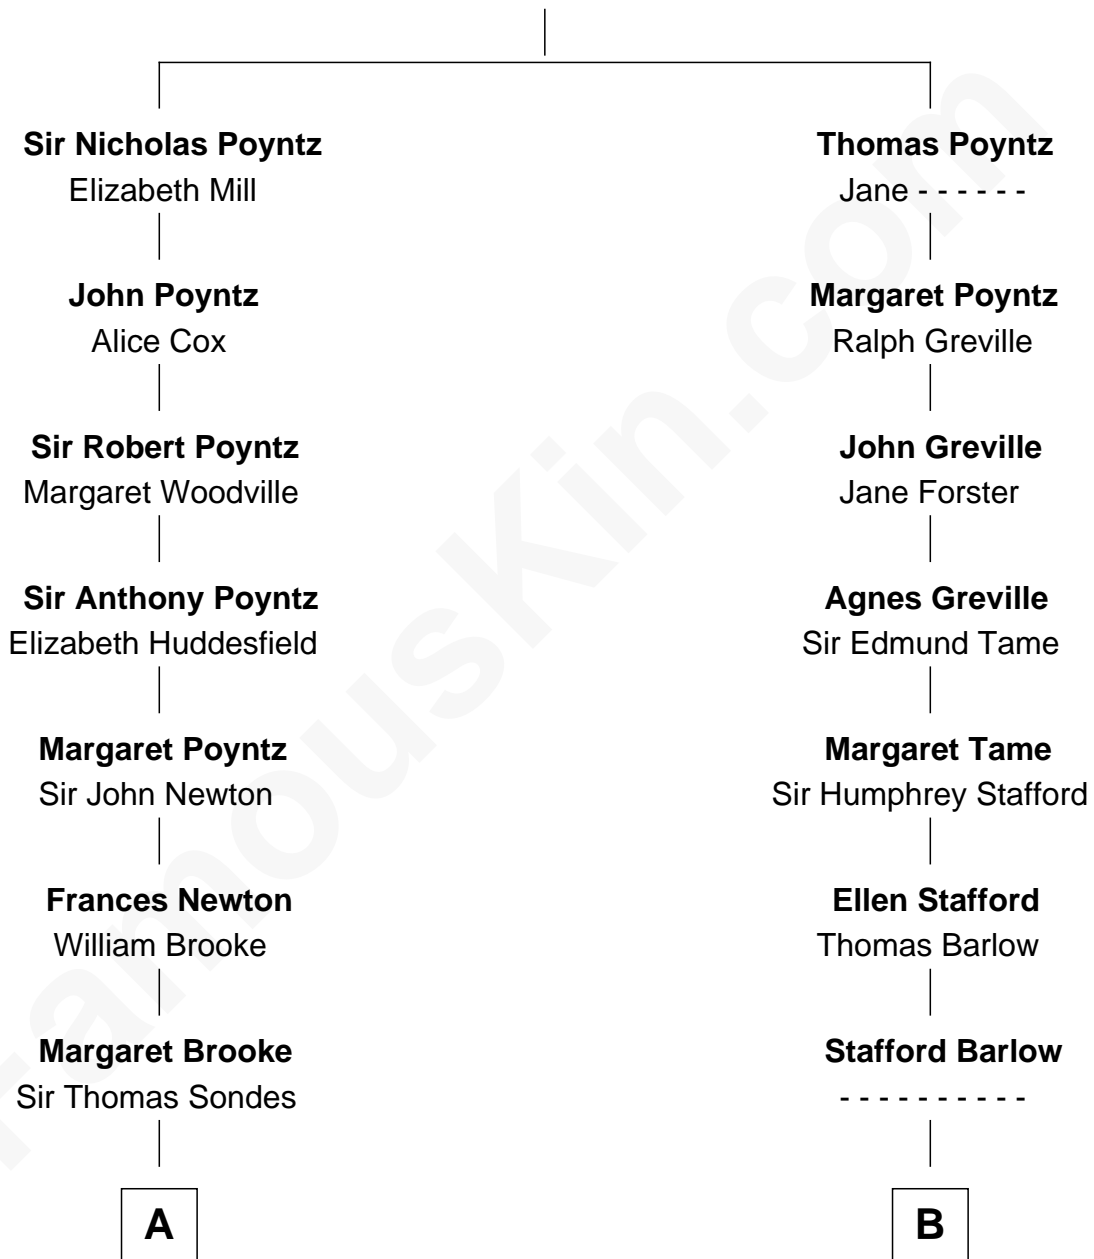

FamousKin.com Relationship Chart of

Sarah Ferguson

Duchess of York

18th cousin 2 times removed of

Raquel Welch

Movie Actress

Robert Poyntz
Katherine FitzNichol

A

Frances Sondes
Sir John Leveson

Frances Leveson
Sir Thomas Gower

Sir William Leveson-Gower
Jane Granville

John Leveson-Gower
Catherine Manners

John Leveson-Gower
Evelyn Pierrepont

Gertrude Leveson-Gower
John Russell