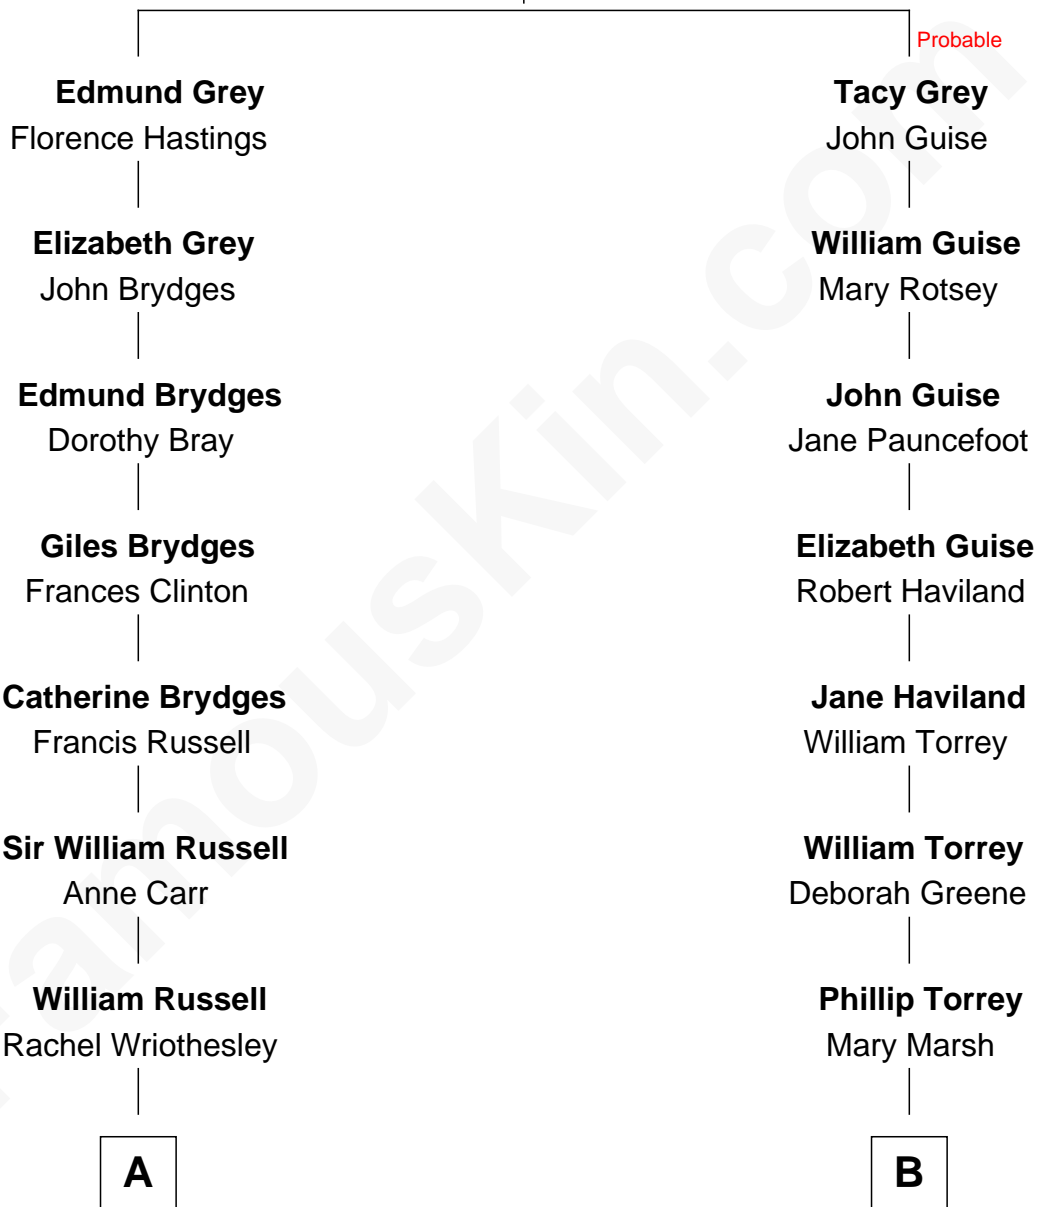

FamousKin.com Relationship Chart of

Sarah Ferguson

Duchess of York

14th cousin 2 times removed of

Raquel Welch

Movie Actress

Sir John Grey

Anne Grey

A

Sir Wriothsesley Russell

Elizabeth Howland

John Russell

Gertrude Leveson-Gower

Francis Russell

Elizabeth Keppel

Sir John Russell