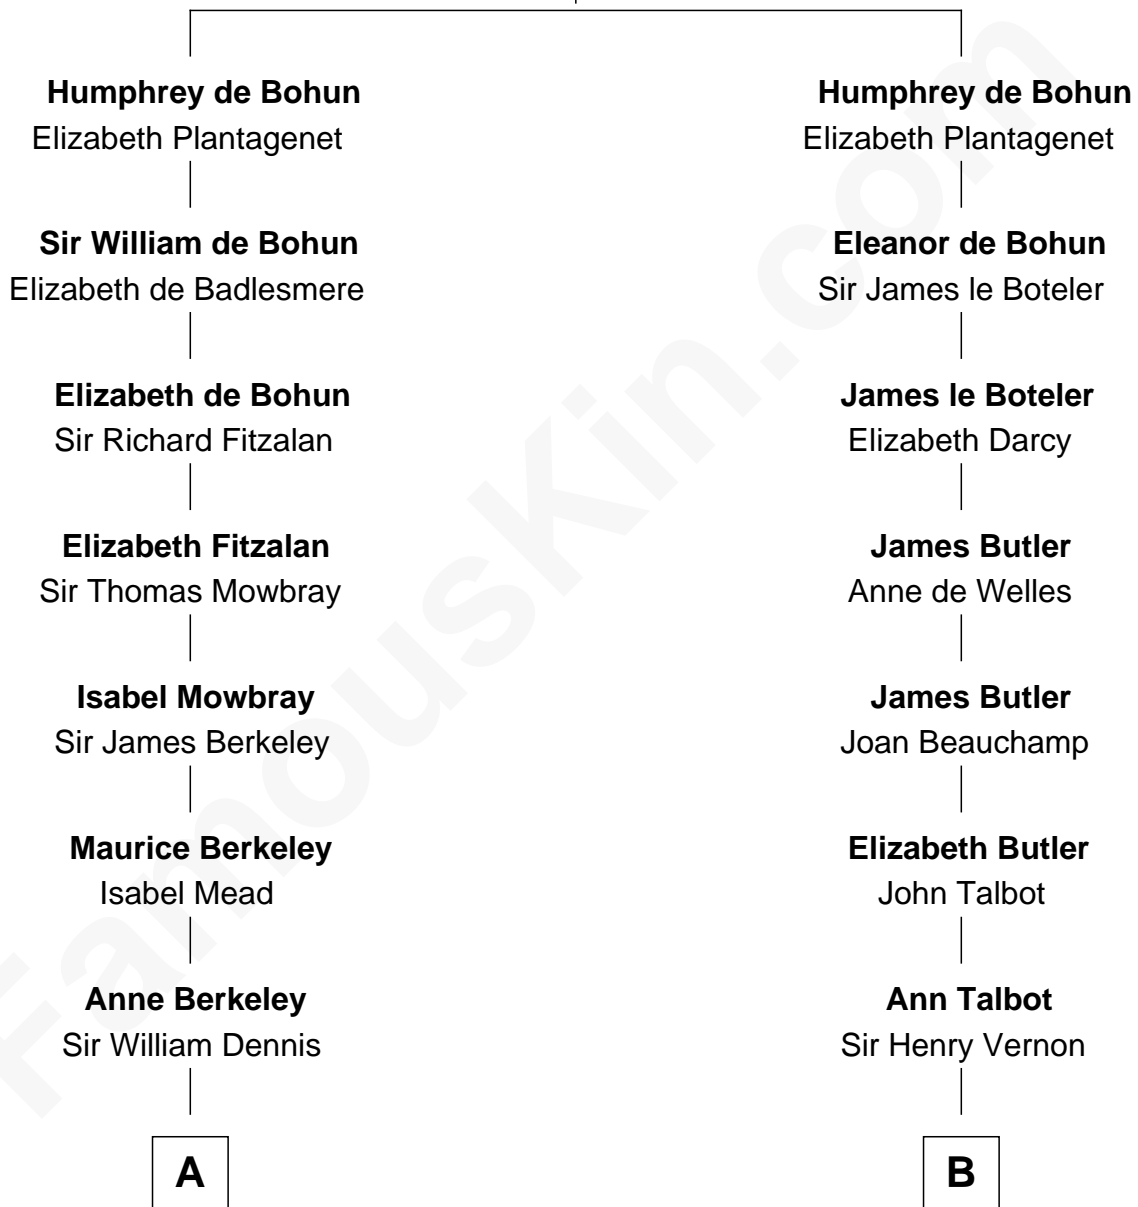

FamousKin.com Relationship Chart of

Sarah Ferguson

Duchess of York

19th cousin 2 times removed of

Grover Cleveland

22nd and 24th U.S. President

Humphrey de Bohun

Maud de Fiennes

C

Susan Henrietta Cavendish

Henry Robert Brand

Margaret Brand

Algernon Francis Holford Ferguson

Andrew Henry Ferguson

Marian Louisa Montagu-Douglas-Scott

Ronald Ivor Ferguson

Grover Cleveland

22nd and 24th U.S. President