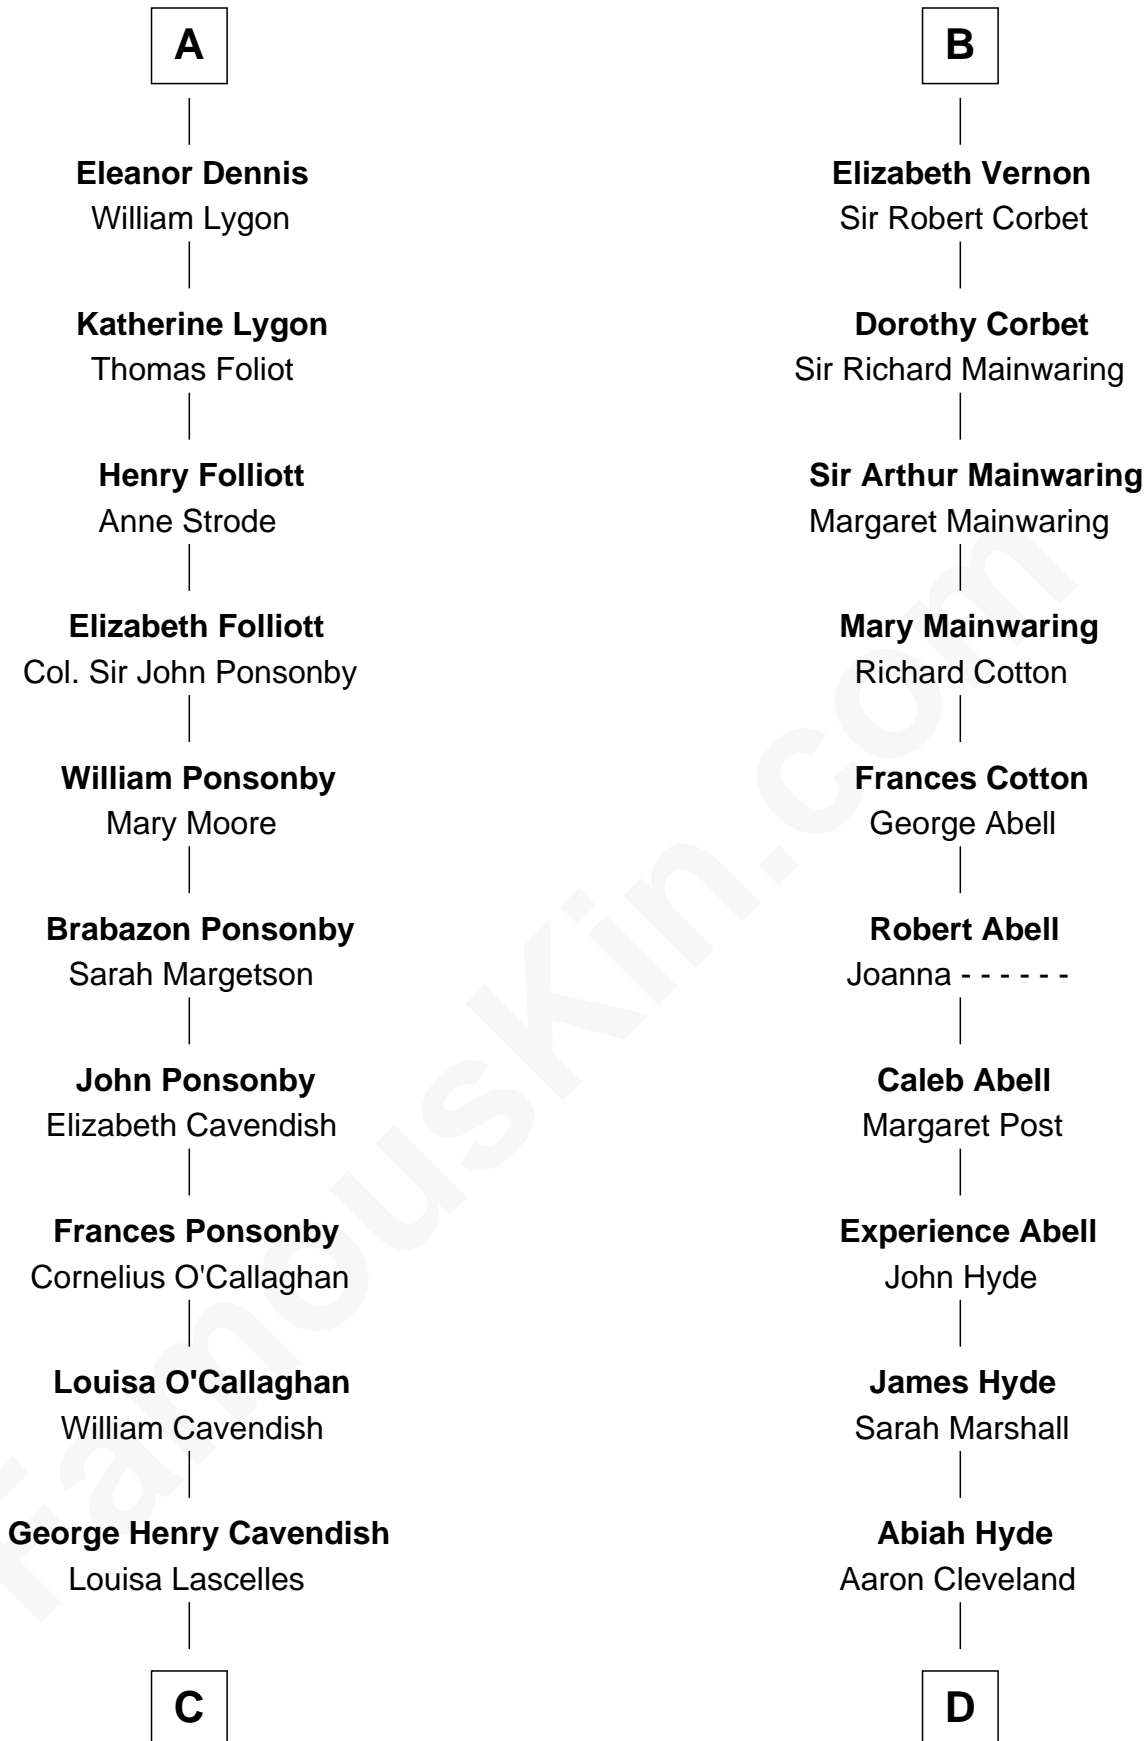

FamousKin.com Relationship Chart of

Sarah Ferguson

Duchess of York

19th cousin 2 times removed of

Grover Cleveland

22nd and 24th U.S. President

Humphrey de Bohun

Maud de Fiennes

C

Susan Henrietta Cavendish

Henry Robert Brand

Margaret Brand

Algernon Francis Holford Ferguson

Andrew Henry Ferguson

Marian Louisa Montagu-Douglas-Scott

Ronald Ivor Ferguson

Grover Cleveland

22nd and 24th U.S. President