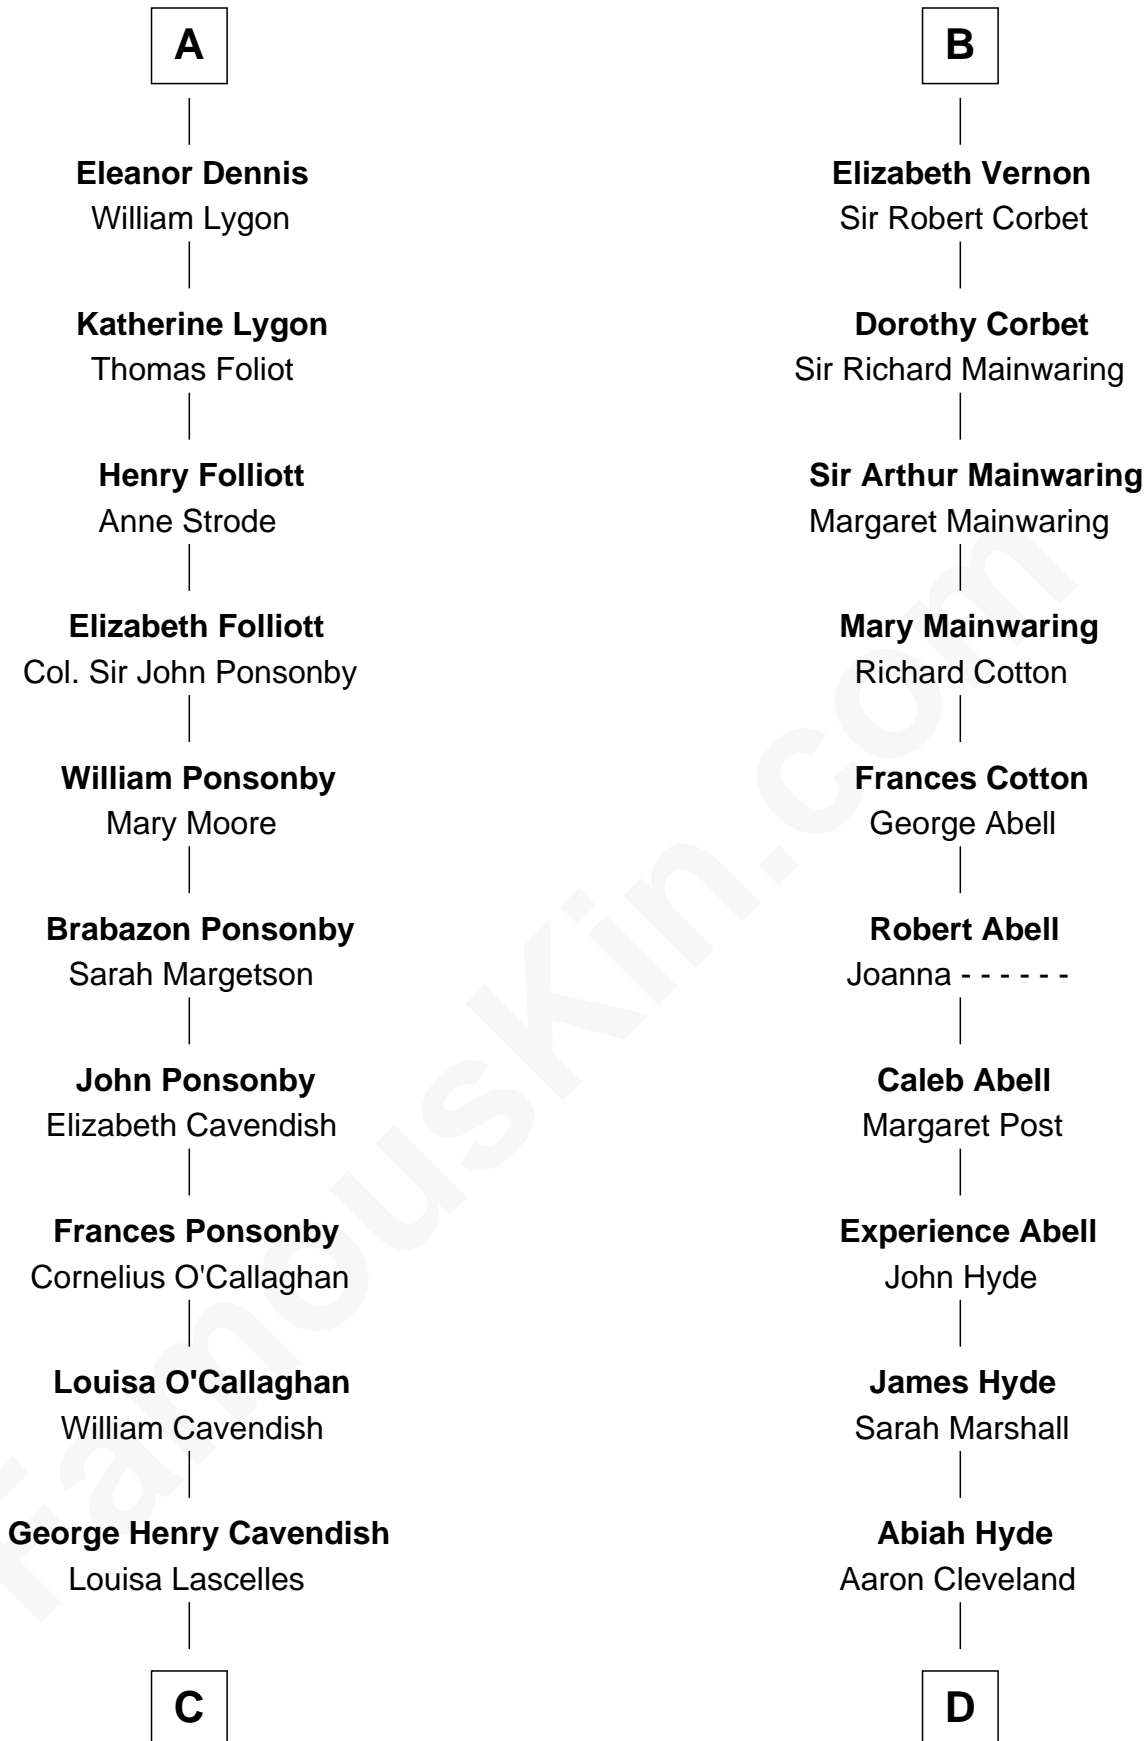

FamousKin.com Relationship Chart of

Sarah Ferguson

Duchess of York

19th cousin 2 times removed of

Grover Cleveland

22nd and 24th U.S. President

Thomas de Clare
Juliana FitzMaurice

Margaret de Clare
Bartholomew de Badlesmere

Elizabeth de Badlesmere
Sir William de Bohun

Elizabeth de Bohun
Sir Richard Fitzalan

Elizabeth Fitzalan
Sir Thomas Mowbray

Isabel Mowbray
Sir James Berkeley

Maurice Berkeley
Isabel Mead

Anne Berkeley
Sir William Dennis

A

Margaret de Clare
Bartholomew de Badlesmere

Margery de Badlesmere
Sir William de Ros

Maud de Roos
John de Welles

Anne de Welles
James Butler

James Butler
Joan Beauchamp

Elizabeth Butler
John Talbot

Ann Talbot
Sir Henry Vernon

B

C

Susan Henrietta Cavendish

Henry Robert Brand

Margaret Brand

Algernon Francis Holford Ferguson

Andrew Henry Ferguson

Marian Louisa Montagu-Douglas-Scott