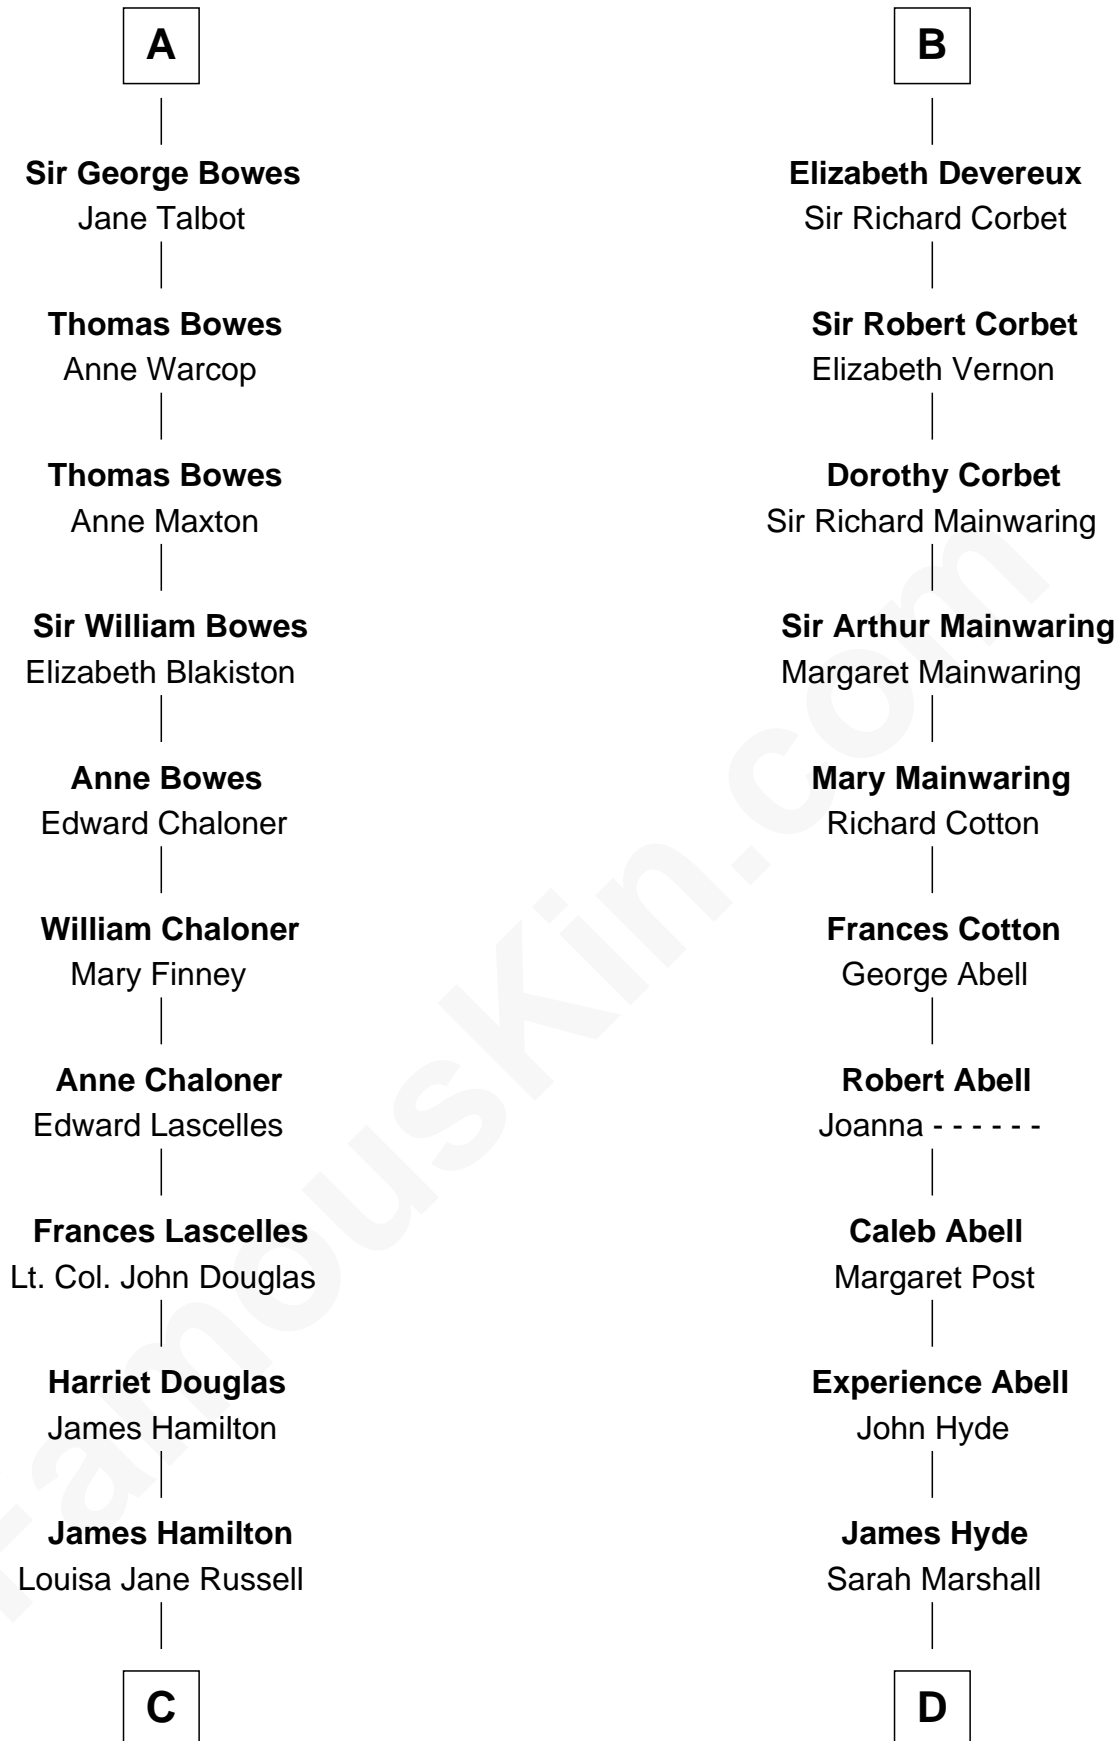

# FamousKin.com Relationship Chart of

**Sarah Ferguson**

*Duchess of York*

20th cousin 1 time removed of

**Grover Cleveland**

*22nd and 24th U.S. President*

**Sir Hugh I de Audley**

Iseult de Mortimer

**C**

**Louisa Jane Hamilton**

William Henry Walter Montagu-Douglas-Scott

**Herbert Andrew Montagu-Douglas-Scott**

Marie Josephine Edwards

**Marian Louisa Montagu-Douglas-Scott**

Andrew Henry Ferguson

**Ronald Ivor Ferguson**

Susan Mary Wright

**Sarah Ferguson**

*Duchess of York*

**D**

**Abiah Hyde**

Aaron Cleveland

**William Cleveland**

Margaret Falley