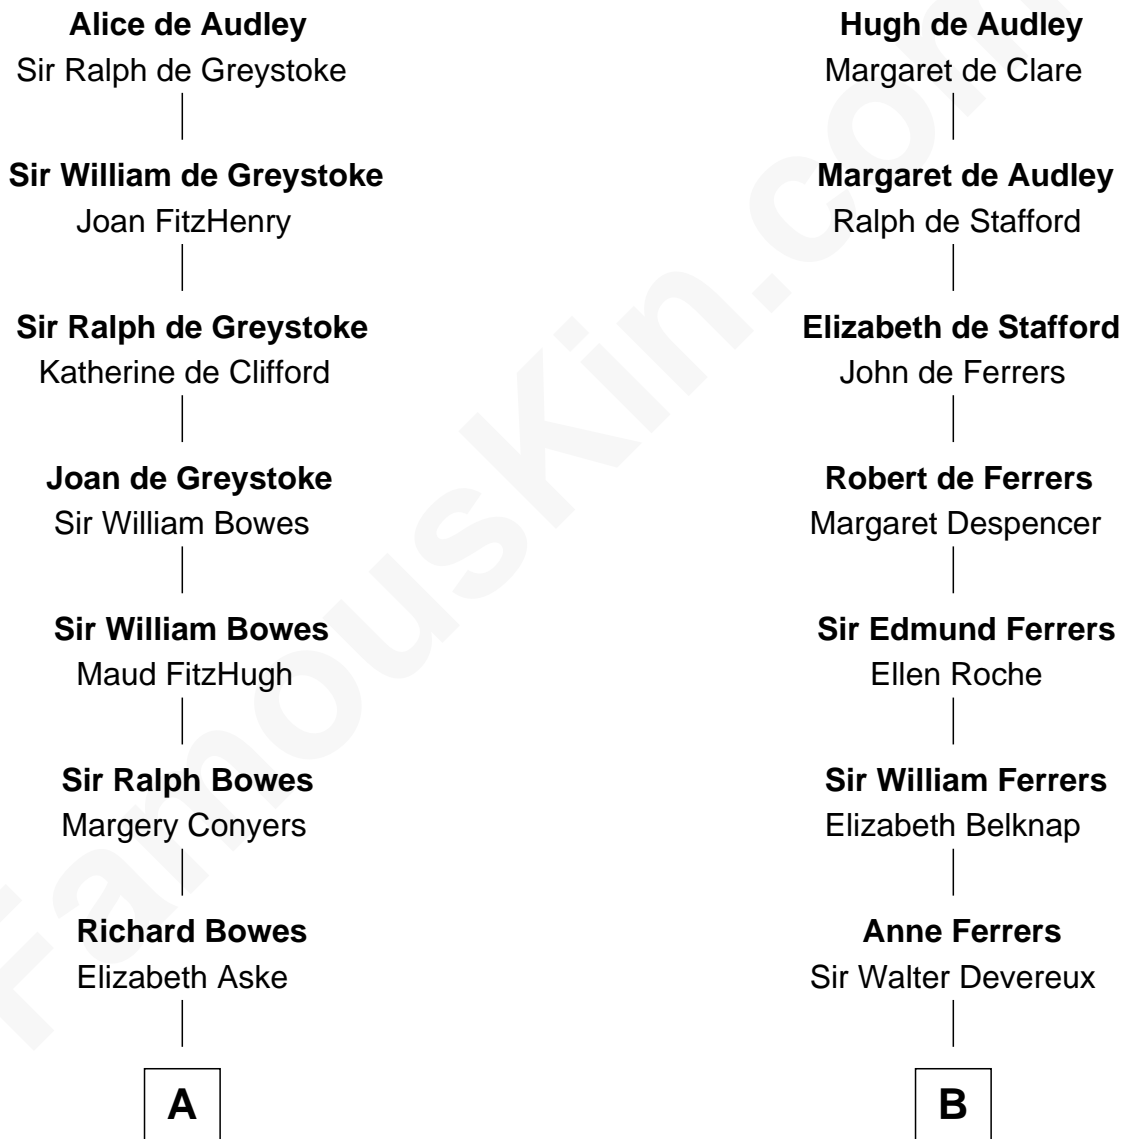

# FamousKin.com Relationship Chart of

**Sarah Ferguson**

*Duchess of York*

20th cousin 1 time removed of

**Grover Cleveland**

*22nd and 24th U.S. President*

**Sir Hugh I de Audley**

Iseult de Mortimer

**C**

**Louisa Jane Hamilton**

William Henry Walter Montagu-Douglas-Scott

**Herbert Andrew Montagu-Douglas-Scott**

Marie Josephine Edwards

**Marian Louisa Montagu-Douglas-Scott**

Andrew Henry Ferguson

**Ronald Ivor Ferguson**

Susan Mary Wright

**Sarah Ferguson**

*Duchess of York*

**D**

**Abiah Hyde**

Aaron Cleveland

**William Cleveland**

Margaret Falley