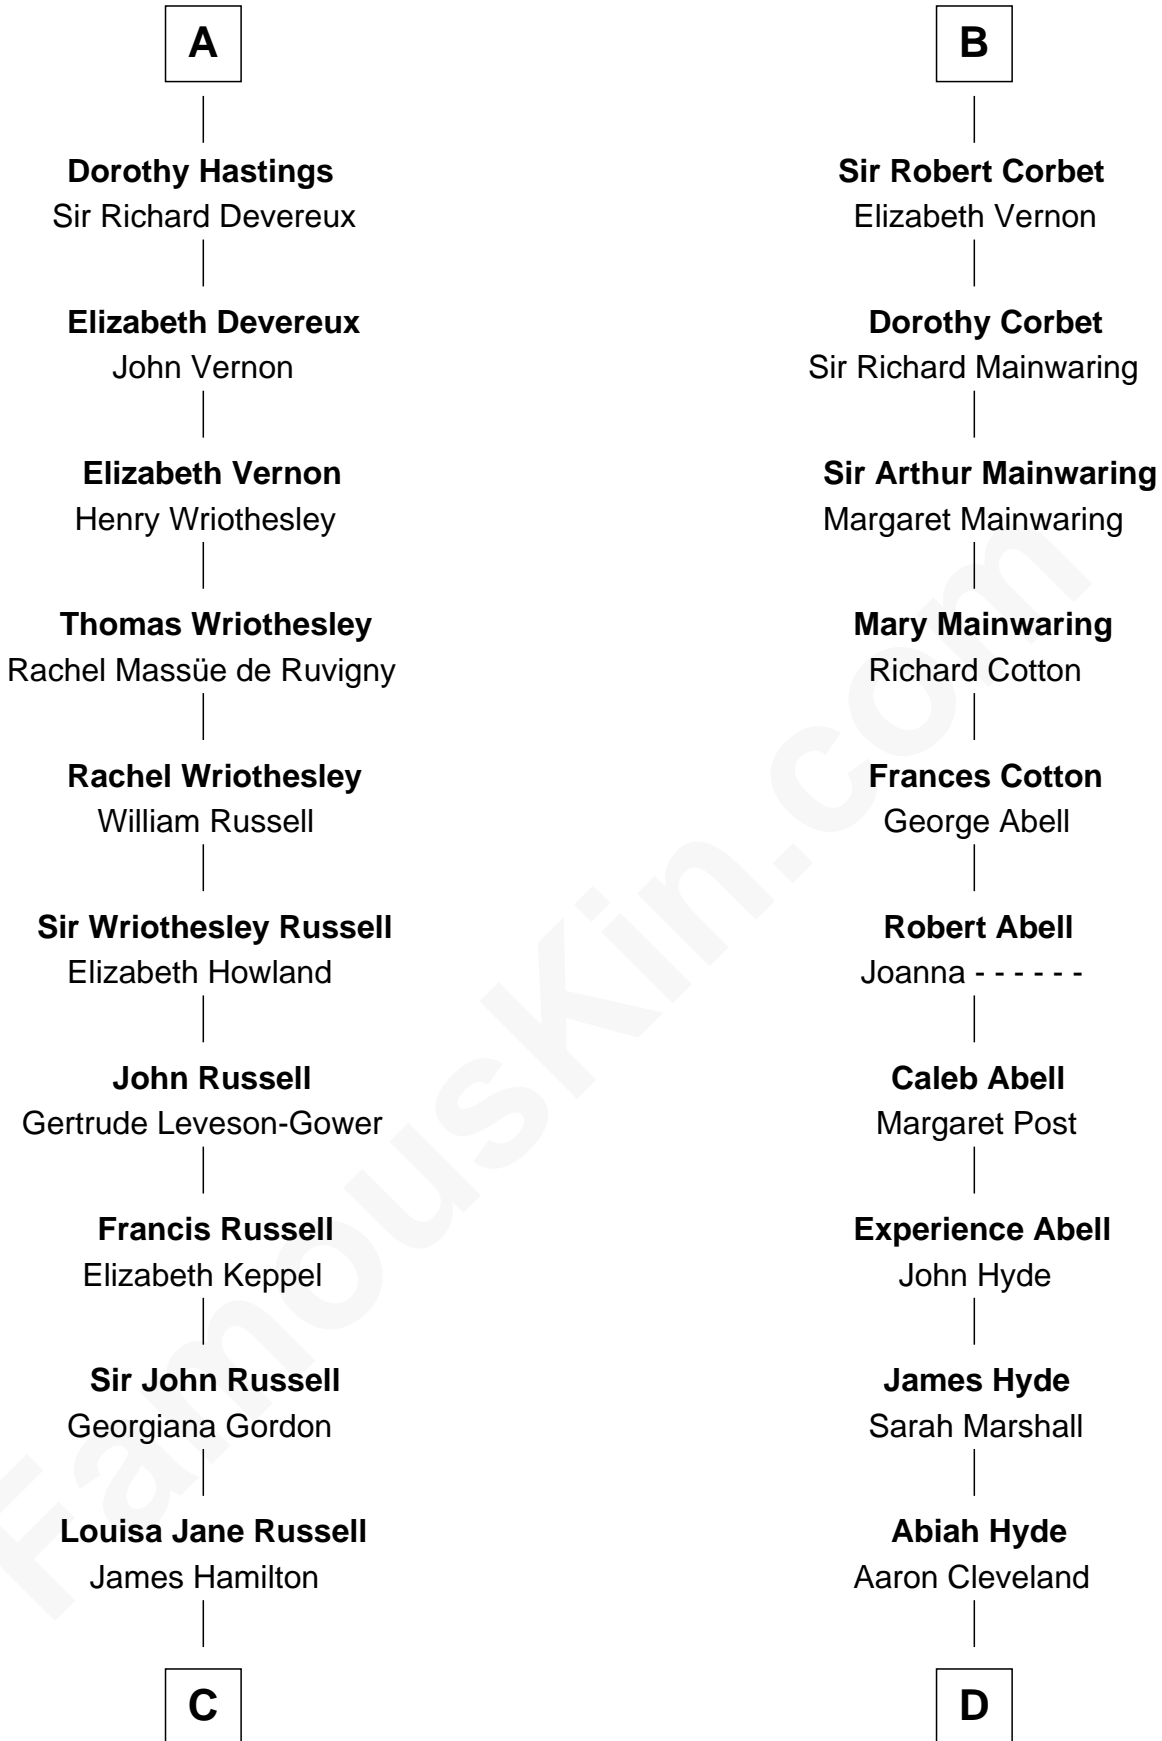

# FamousKin.com Relationship Chart of

**Sarah Ferguson**

*Duchess of York*

19th cousin 2 times removed of

**Grover Cleveland**

*22nd and 24th U.S. President*

**Hugh le Despencer**

Eleanor de Clare

**Elizabeth le Despencer**

Maurice de Berkeley

**Thomas de Berkeley**

Margaret de Lisle

**Elizabeth de Berkeley**

Richard de Beauchamp

**Eleanor Beauchamp**

Edmund Beaufort

Elizabeth Belknap

**Anne Ferrers**

Sir Walter Devereux

**Elizabeth Devereux**

Sir Richard Corbet

**B**

**C**

**Louisa Jane Hamilton**

William Henry Walter Montagu-Douglas-Scott

**Herbert Andrew Montagu-Douglas-Scott**

Marie Josephine Edwards

**Marian Louisa Montagu-Douglas-Scott**

Andrew Henry Ferguson

**Ronald Ivor Ferguson**

Susan Mary Wright