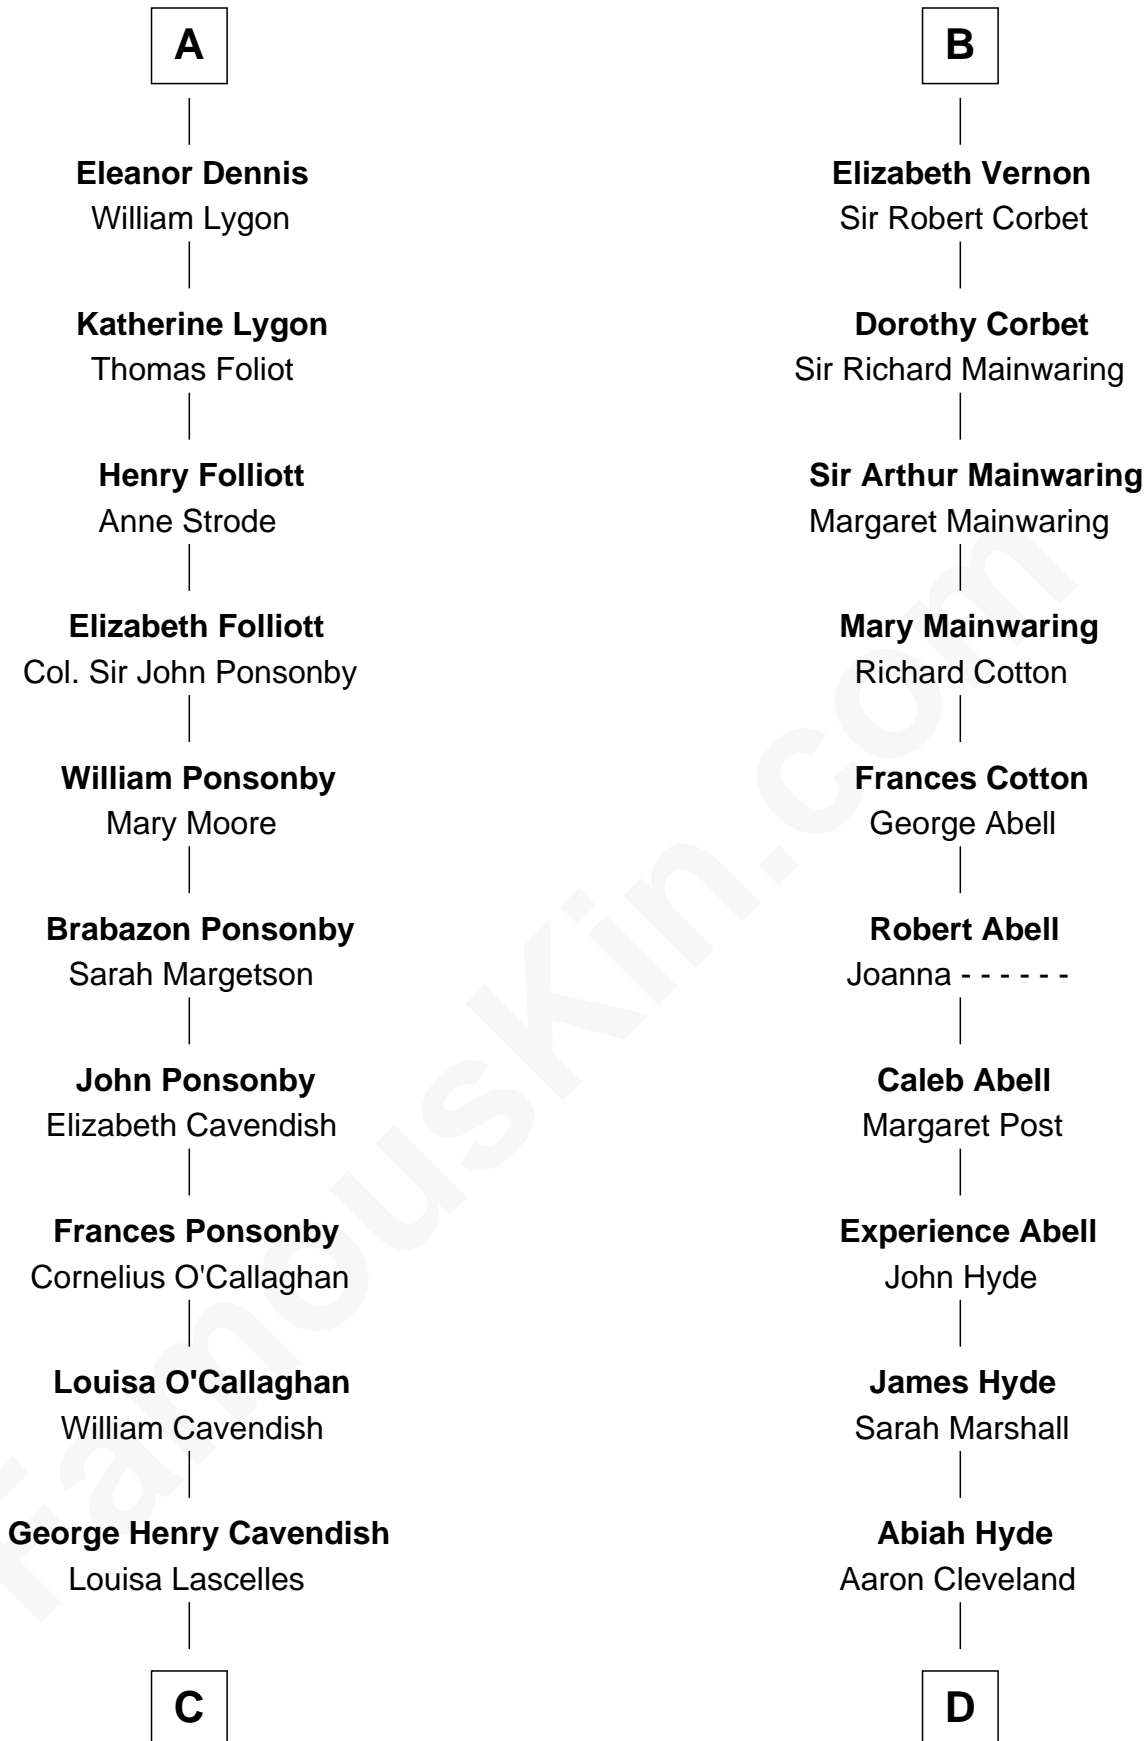

# FamousKin.com Relationship Chart of

**Sarah Ferguson**

*Duchess of York*

19th cousin 2 times removed of

**Grover Cleveland**

*22nd and 24th U.S. President*

**Richard Fitzalan**

Alice de Saluzzo

**C**

**Susan Henrietta Cavendish**

Henry Robert Brand

**Margaret Brand**

Algernon Francis Holford Ferguson

**Andrew Henry Ferguson**

Marian Louisa Montagu-Douglas-Scott

**Ronald Ivor Ferguson**

Susan Mary Wright

**Sarah Ferguson**

*Duchess of York*

**D**

**William Cleveland**

Margaret Falley

**Rev. Richard Falley Cleveland**

Ann Neal

**Grover Cleveland**

*22nd and 24th U.S. President*