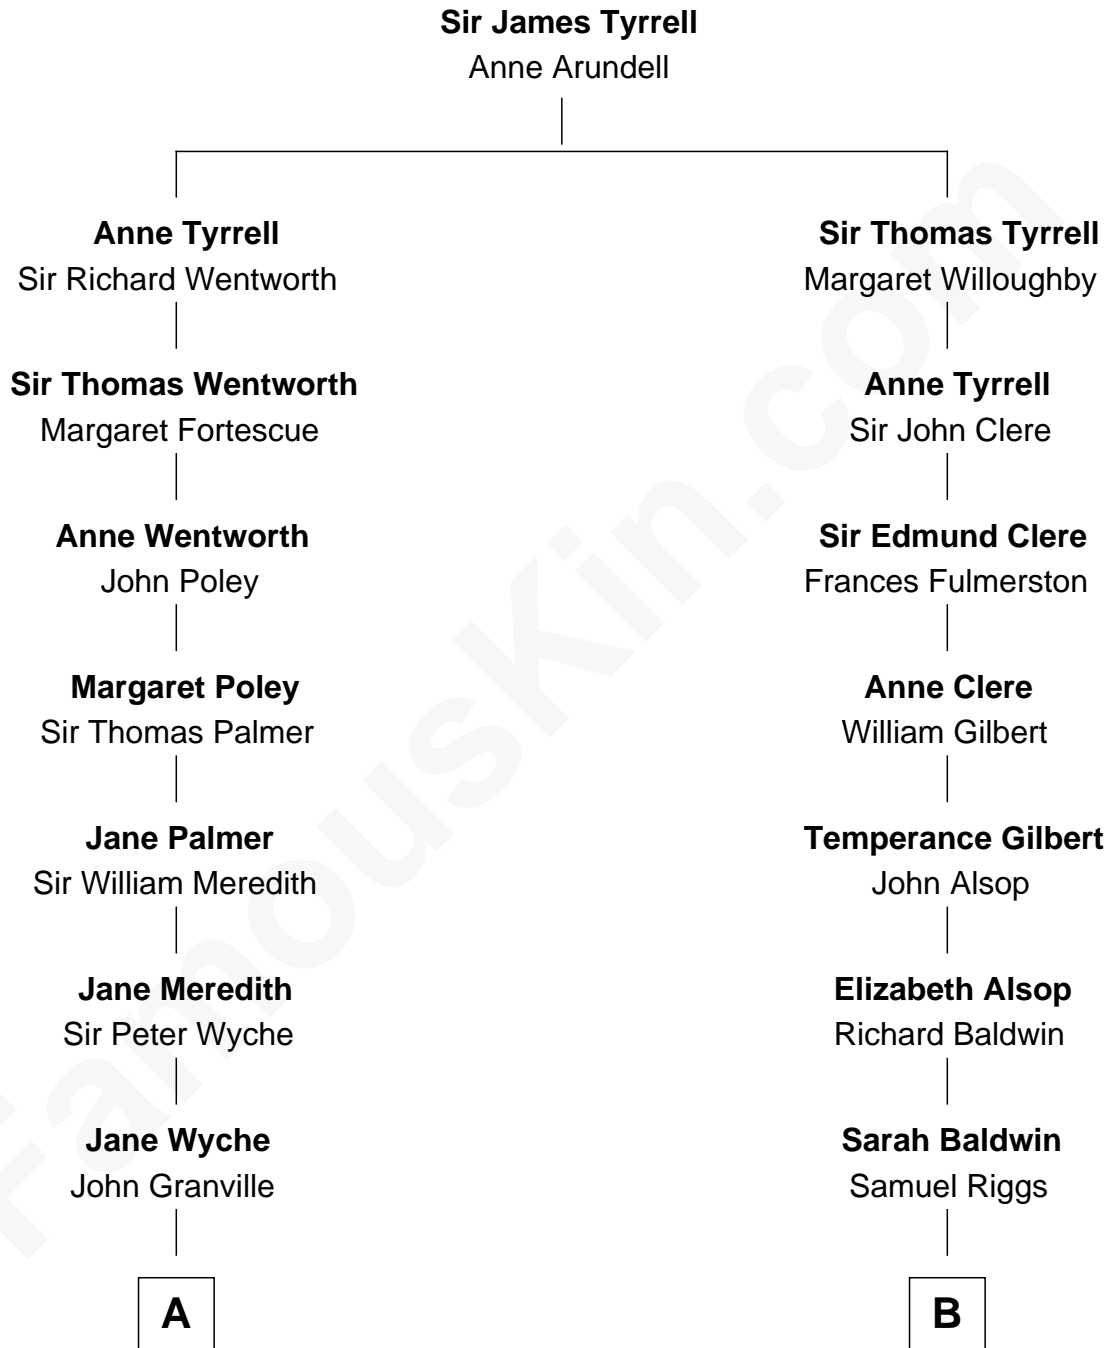

FamousKin.com
Relationship Chart of
Sarah Ferguson
Duchess of York

15th cousin 3 times removed of

Mamie (Doud) Eisenhower
First Lady of President Dwight Eisenhower

C

—
Ronald Ivor Ferguson

Susan Mary Wright

—
Sarah Ferguson

Duchess of York

FamousKin.com