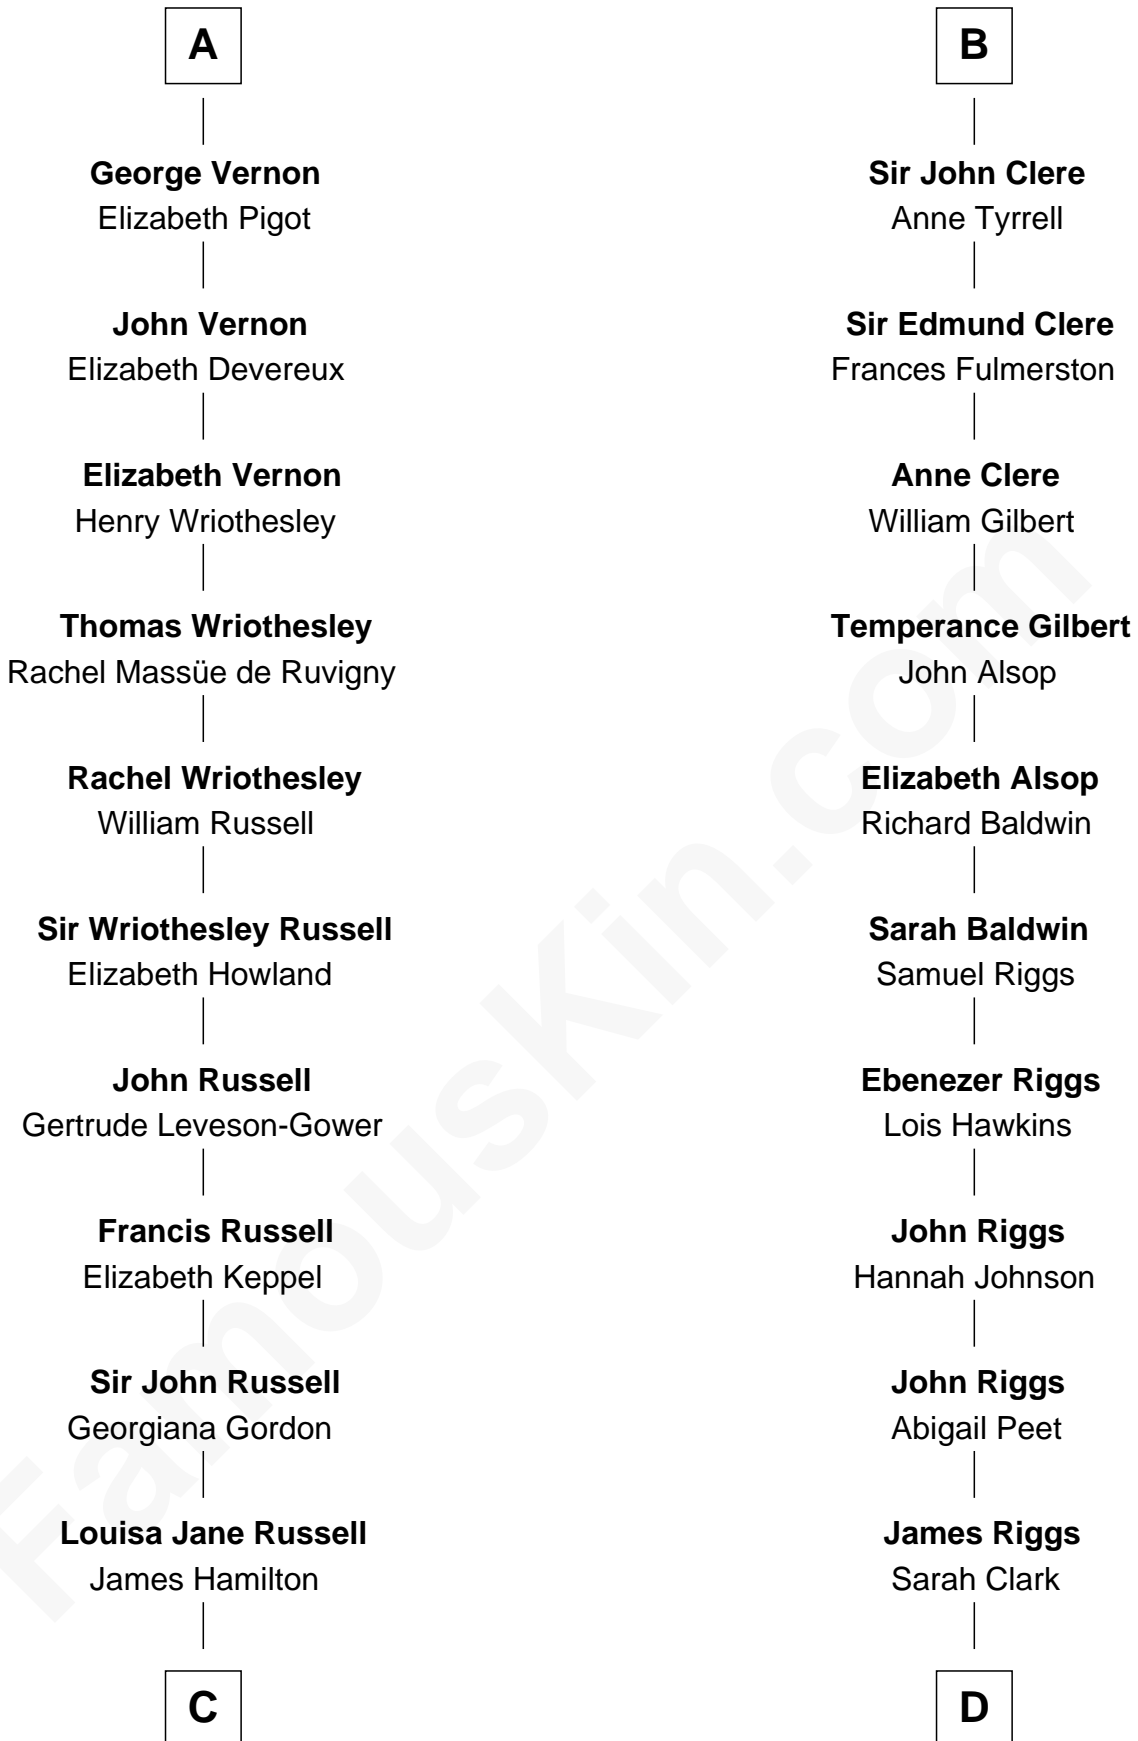

FamousKin.com Relationship Chart of

Sarah Ferguson

Duchess of York

21st cousin of

Mamie (Doud) Eisenhower

First Lady of President Dwight Eisenhower

C

Louisa Jane Hamilton

William Henry Walter Montagu-Douglas-Scott

Herbert Andrew Montagu-Douglas-Scott

Marie Josephine Edwards

Marian Louisa Montagu-Douglas-Scott

Andrew Henry Ferguson

Ronald Ivor Ferguson

Susan Mary Wright

Sarah Ferguson