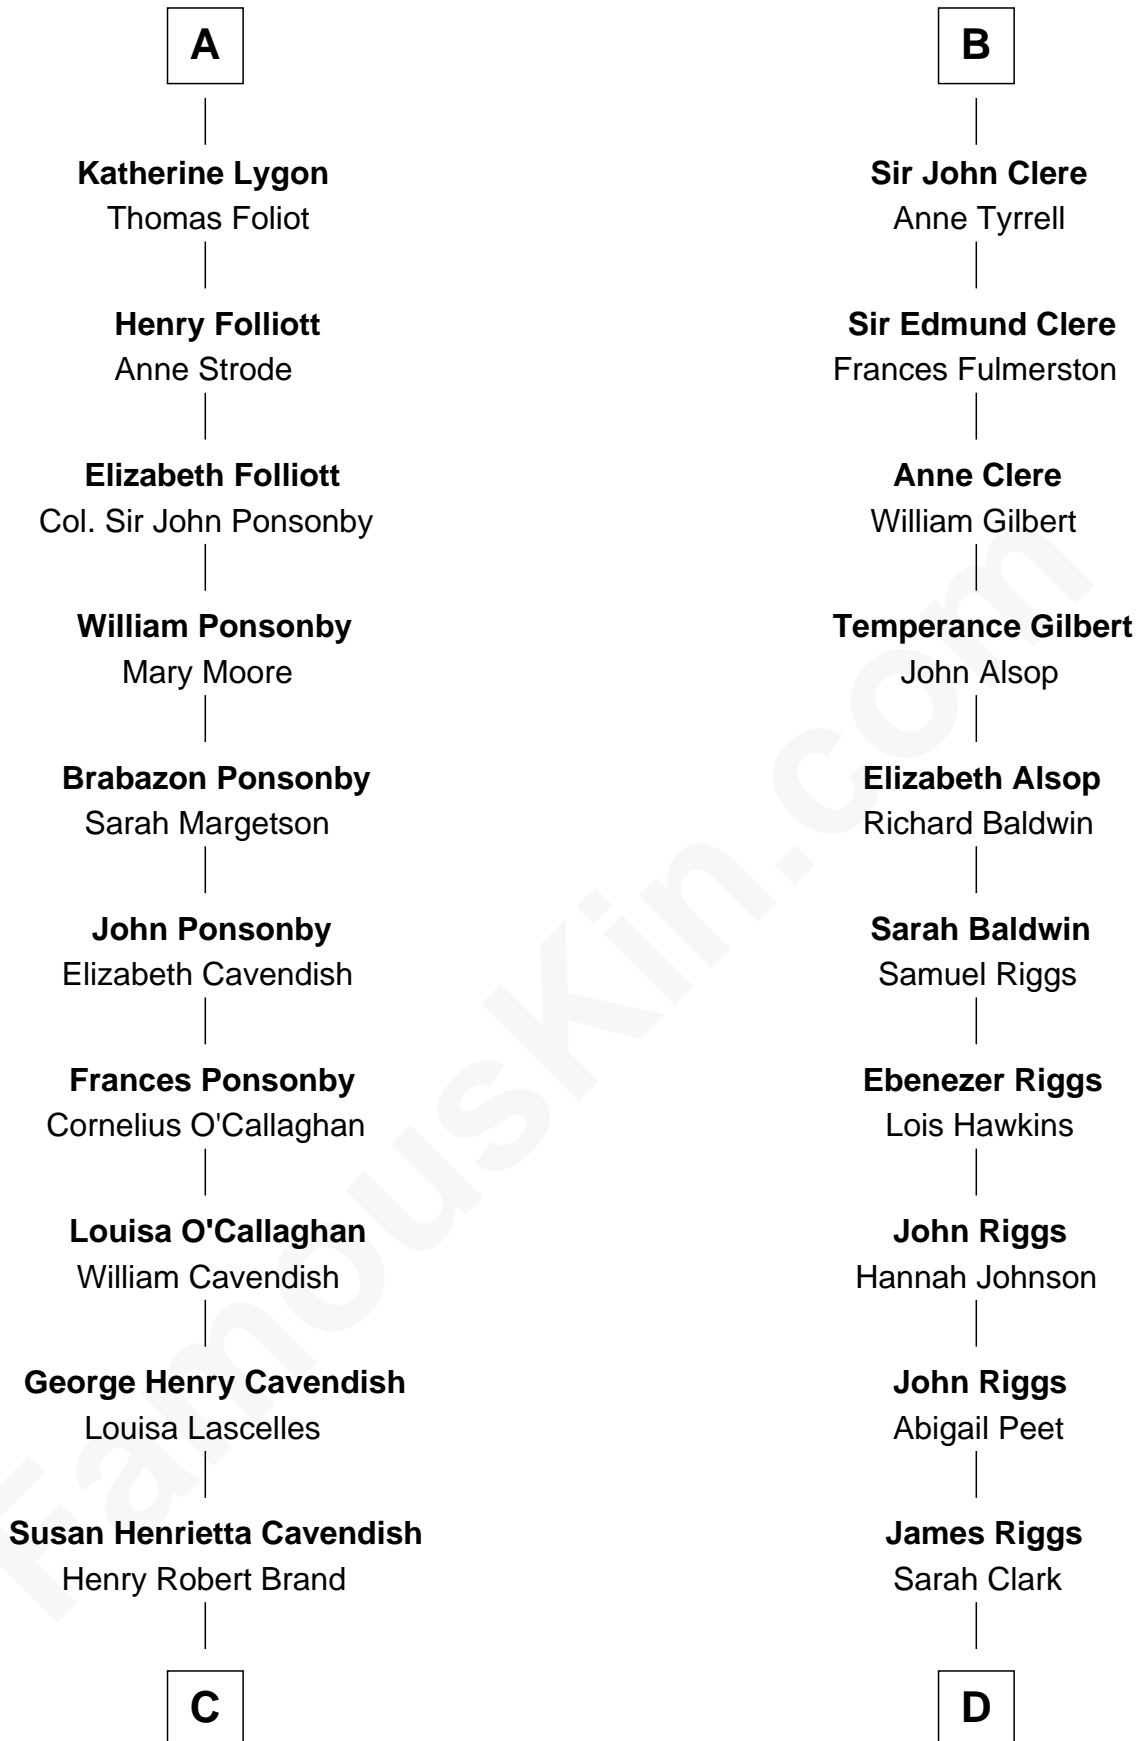

FamousKin.com
Relationship Chart of
Sarah Ferguson
Duchess of York

20th cousin 1 time removed of

Mamie (Doud) Eisenhower
First Lady of President Dwight Eisenhower

Bartholomew de Badlesmere
 Margaret de Clare

Anne Hankeford

Margaret Butler

Sir William Boleyn

Alice Boleyn

Sir Robert Clere

B

C

Margaret Brand
Algernon Francis Holford Ferguson