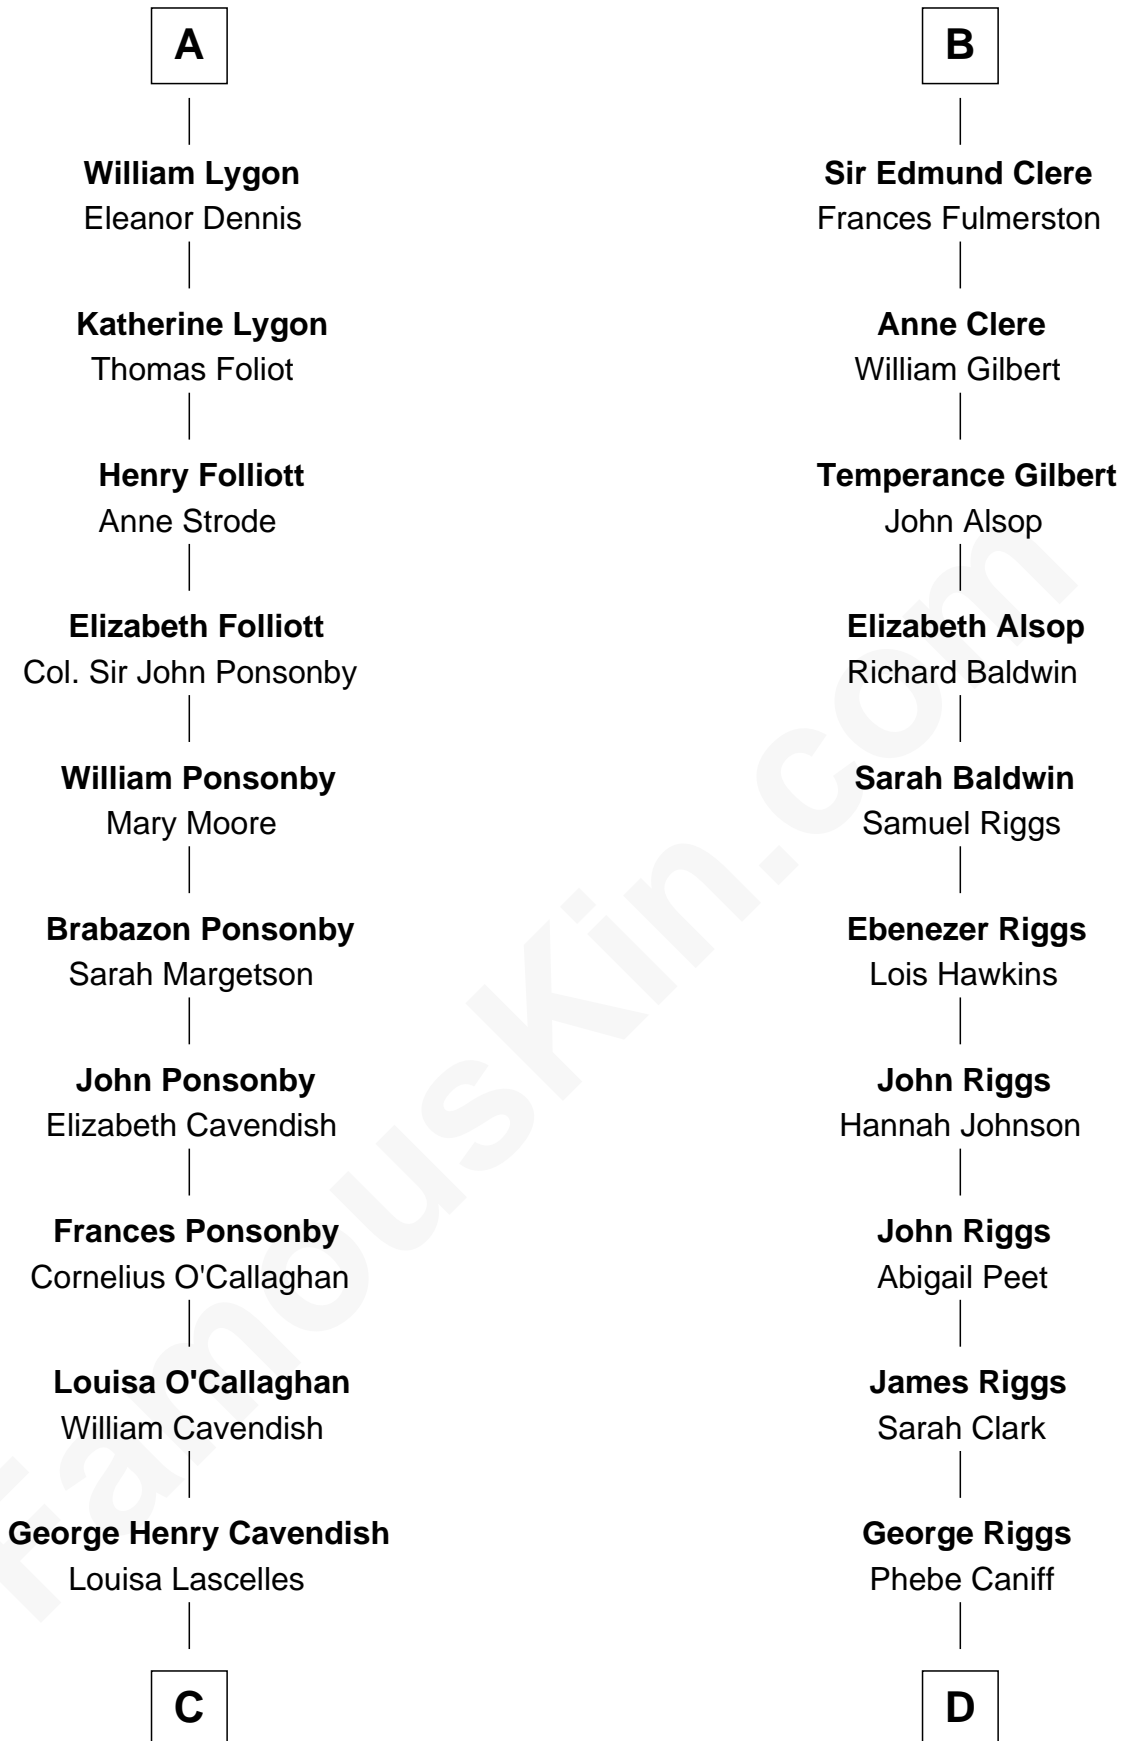

FamousKin.com Relationship Chart of

Sarah Ferguson

Duchess of York

20th cousin 1 time removed of

Mamie (Doud) Eisenhower

First Lady of President Dwight Eisenhower

C

Susan Henrietta Cavendish

Henry Robert Brand

Margaret Brand

Algernon Francis Holford Ferguson

Andrew Henry Ferguson

Marian Louisa Montagu-Douglas-Scott

Ronald Ivor Ferguson

Susan Mary Wright

Sarah Ferguson

Duchess of York

D

Maria Riggs

Eli Doud

Royal Houghton Doud

Mary Cornelia Sheldon

John Sheldon Doud

Elivera Mathilda Carlson