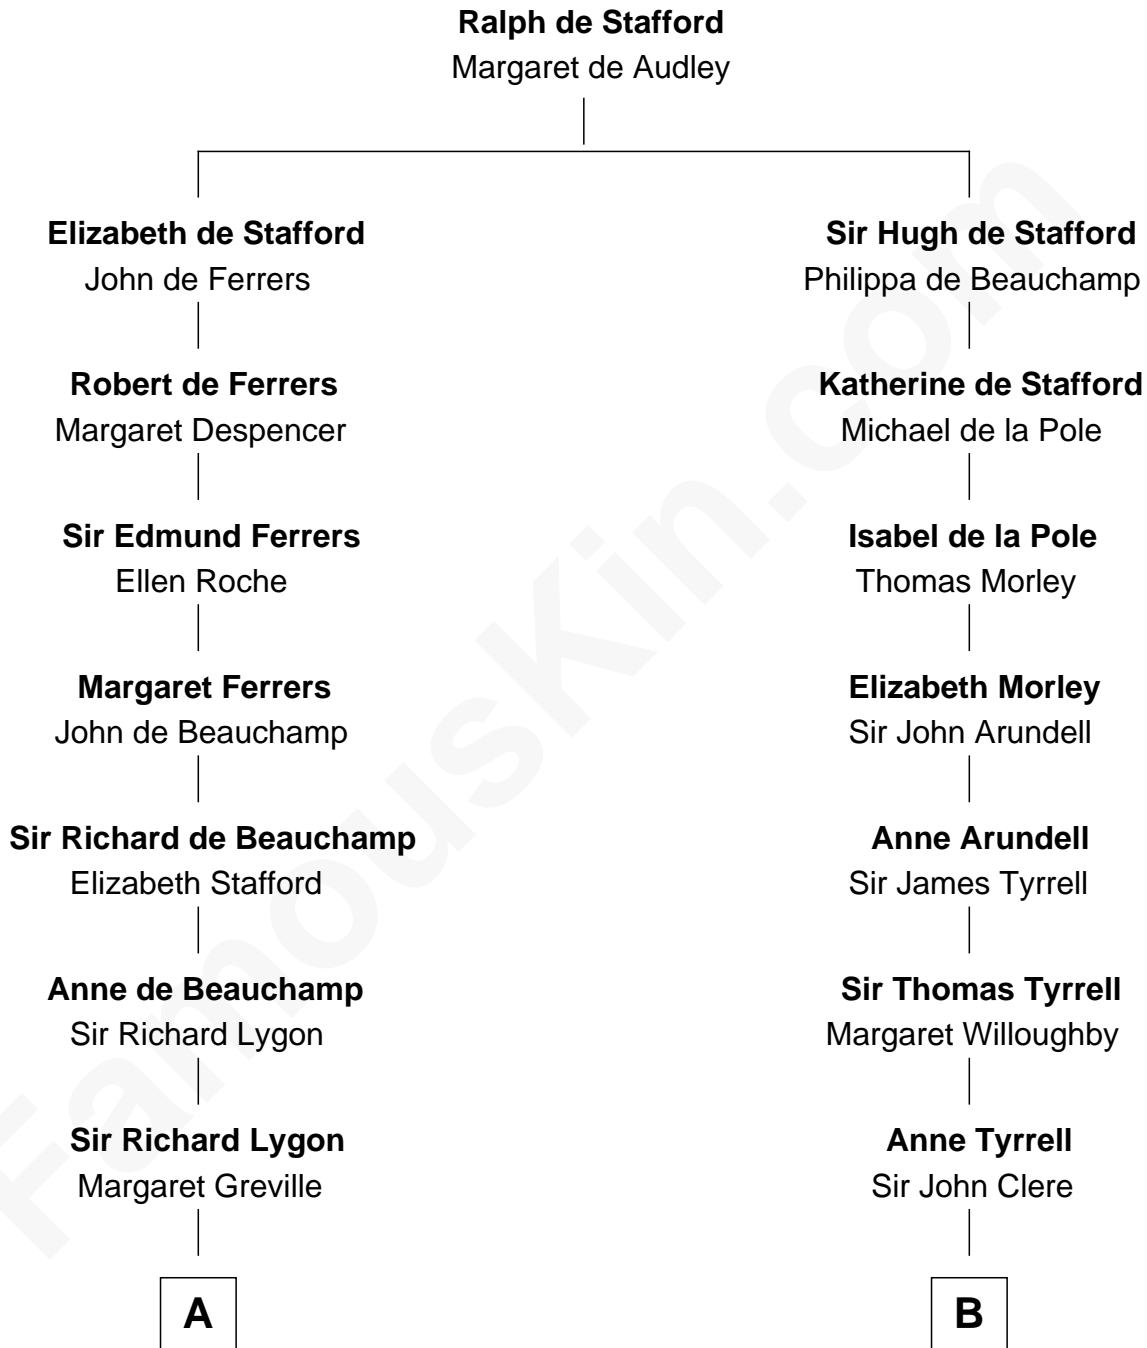

FamousKin.com Relationship Chart of

Sarah Ferguson

Duchess of York

20th cousin 1 time removed of

Mamie (Doud) Eisenhower

First Lady of President Dwight Eisenhower

C

Susan Henrietta Cavendish

Henry Robert Brand

Margaret Brand

Algernon Francis Holford Ferguson

Andrew Henry Ferguson

Marian Louisa Montagu-Douglas-Scott

Ronald Ivor Ferguson

Susan Mary Wright

Sarah Ferguson

Duchess of York

D

Maria Riggs

Eli Doud

Royal Houghton Doud

Mary Cornelia Sheldon

John Sheldon Doud

Elivera Mathilda Carlson

Mamie (Doud) Eisenhower

First Lady of Dwight Eisenhower