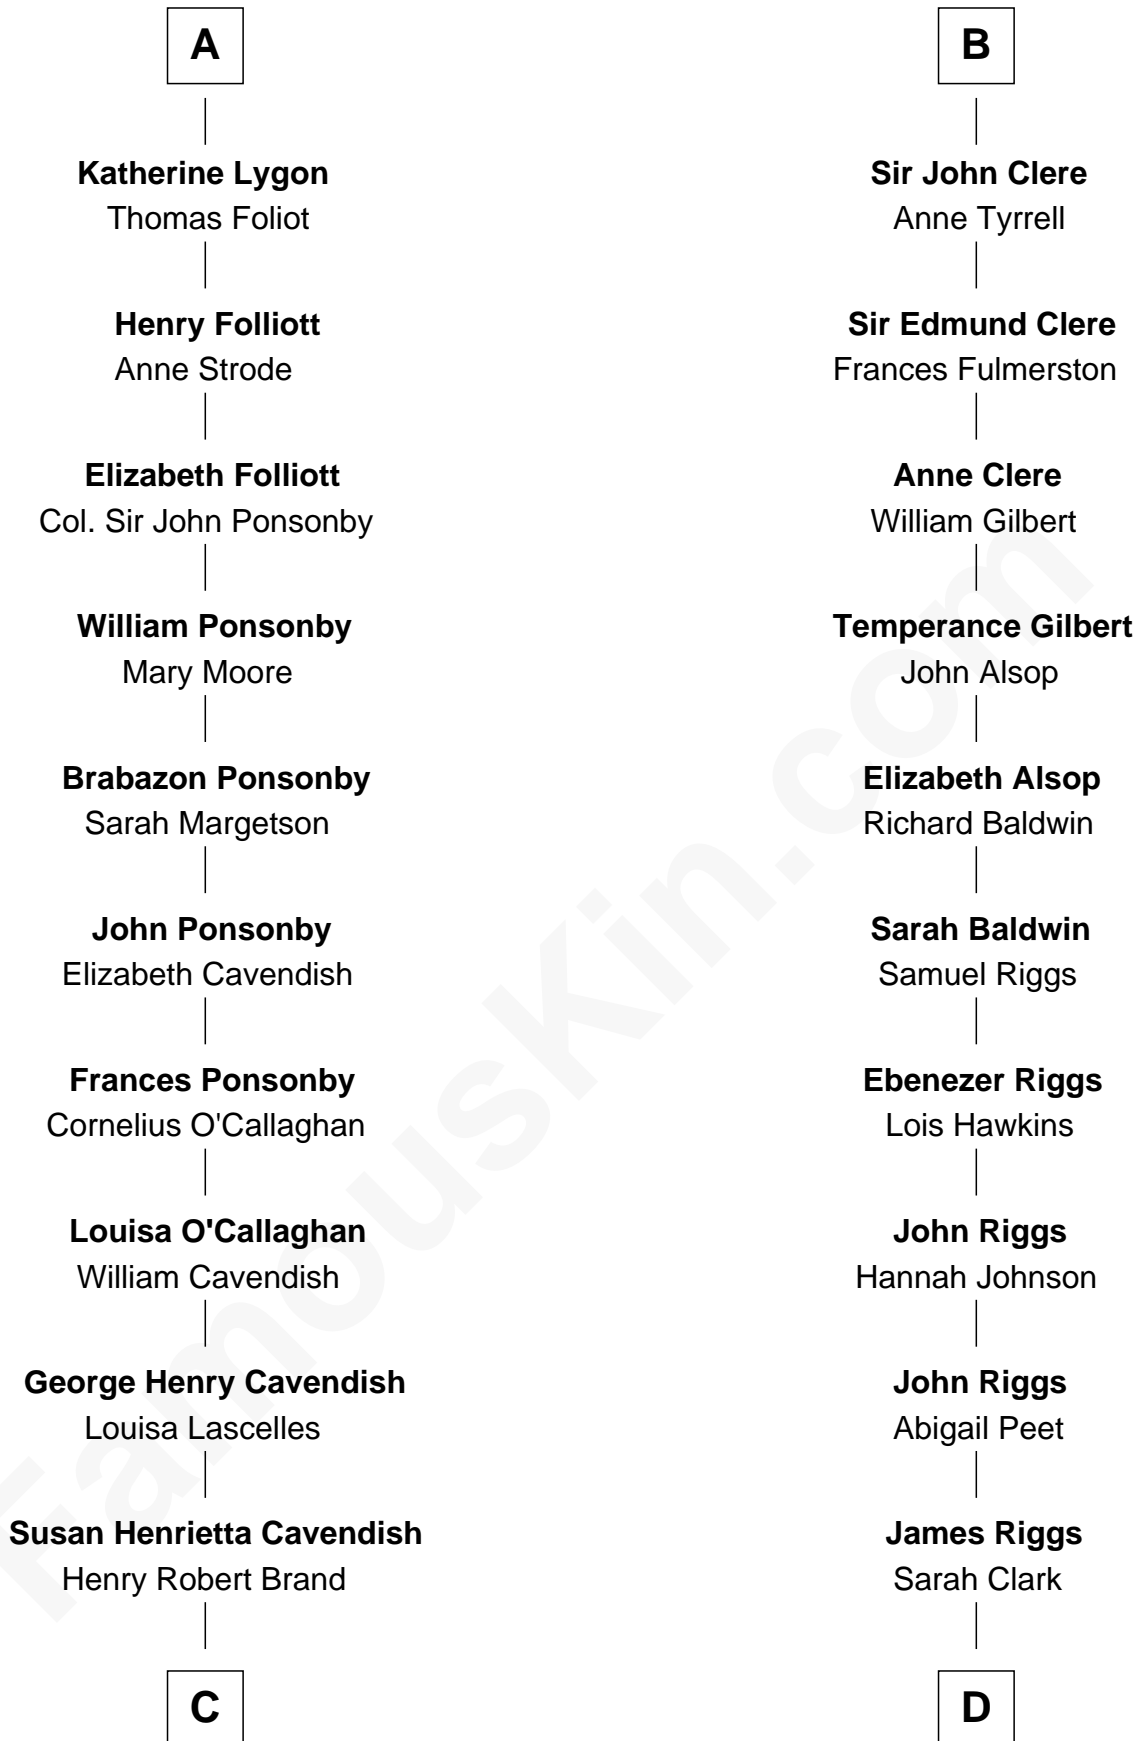

FamousKin.com

Relationship Chart of

Sarah Ferguson

Duchess of York

20th cousin 1 time removed of

Mamie (Doud) Eisenhower

First Lady of President Dwight Eisenhower

Edmund Fitzalan

Alice de Warenne

Richard Fitzalan
Eleanor Plantagenet

Sir Richard Fitzalan
Elizabeth de Bohun

Elizabeth Fitzalan
Sir Thomas Mowbray

Isabel Mowbray
Sir James Berkeley

Maurice Berkeley
Isabel Mead

Anne Berkeley
Sir William Dennis

Eleanor Dennis
William Lygon

A

Richard Fitzalan
Eleanor Plantagenet

Sir Richard Fitzalan
Elizabeth de Bohun

Joan Fitzalan
Sir William Beauchamp

Joan Beauchamp
James Butler

Sir Thomas Butler
Anne Hankeford

Margaret Butler
Sir William Boleyn

Alice Boleyn
Sir Robert Clere

B

C

Margaret Brand
Algernon Francis Holford Ferguson

Andrew Henry Ferguson
Marian Louisa Montagu-Douglas-Scott

Ronald Ivor Ferguson
Susan Mary Wright

Sarah Ferguson
Duchess of York