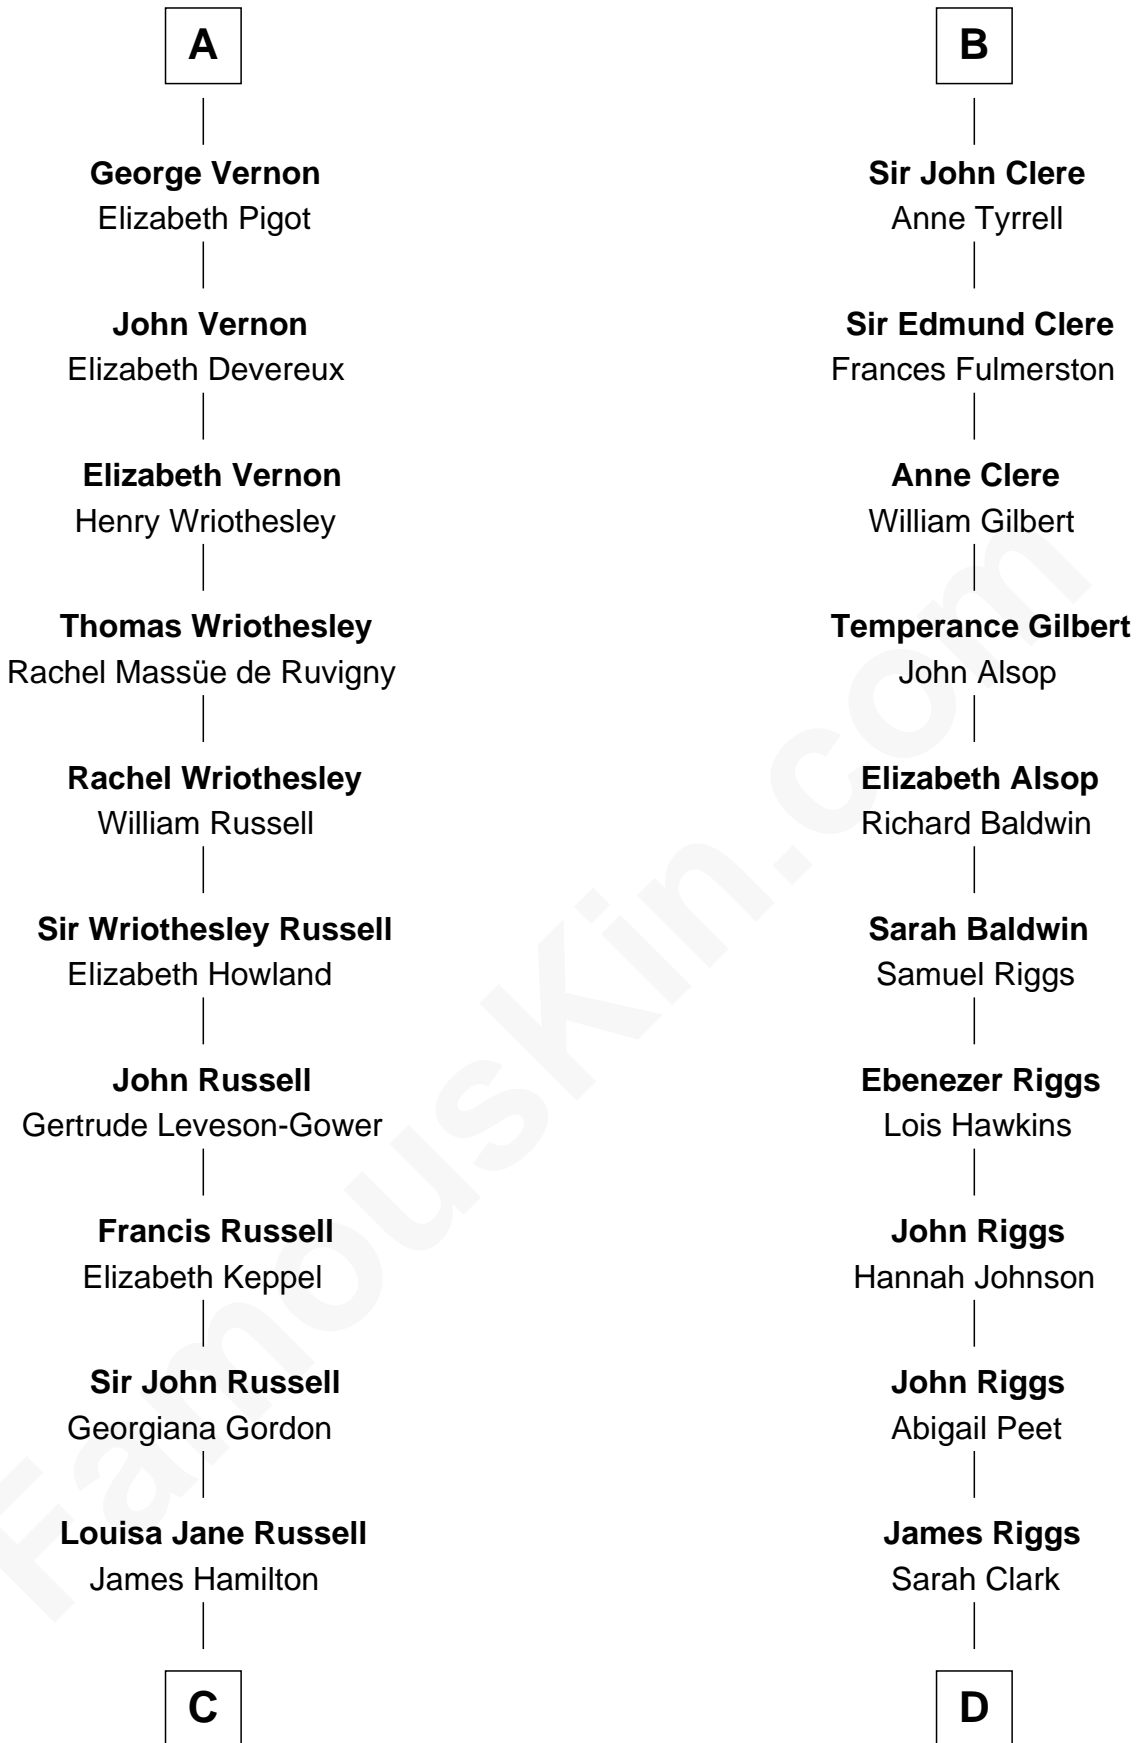

# FamousKin.com Relationship Chart of

**Sarah Ferguson**

*Duchess of York*

21st cousin of

**Mamie (Doud) Eisenhower**

*First Lady of President Dwight Eisenhower*

**C**

**Louisa Jane Hamilton**

William Henry Walter Montagu-Douglas-Scott

**Herbert Andrew Montagu-Douglas-Scott**

Marie Josephine Edwards

**Marian Louisa Montagu-Douglas-Scott**

Andrew Henry Ferguson

**Ronald Ivor Ferguson**

Susan Mary Wright

**Sarah Ferguson**

*Duchess of York*

**D**

**George Riggs**

Phebe Caniff

**Maria Riggs**

Eli Doud

**Royal Houghton Doud**