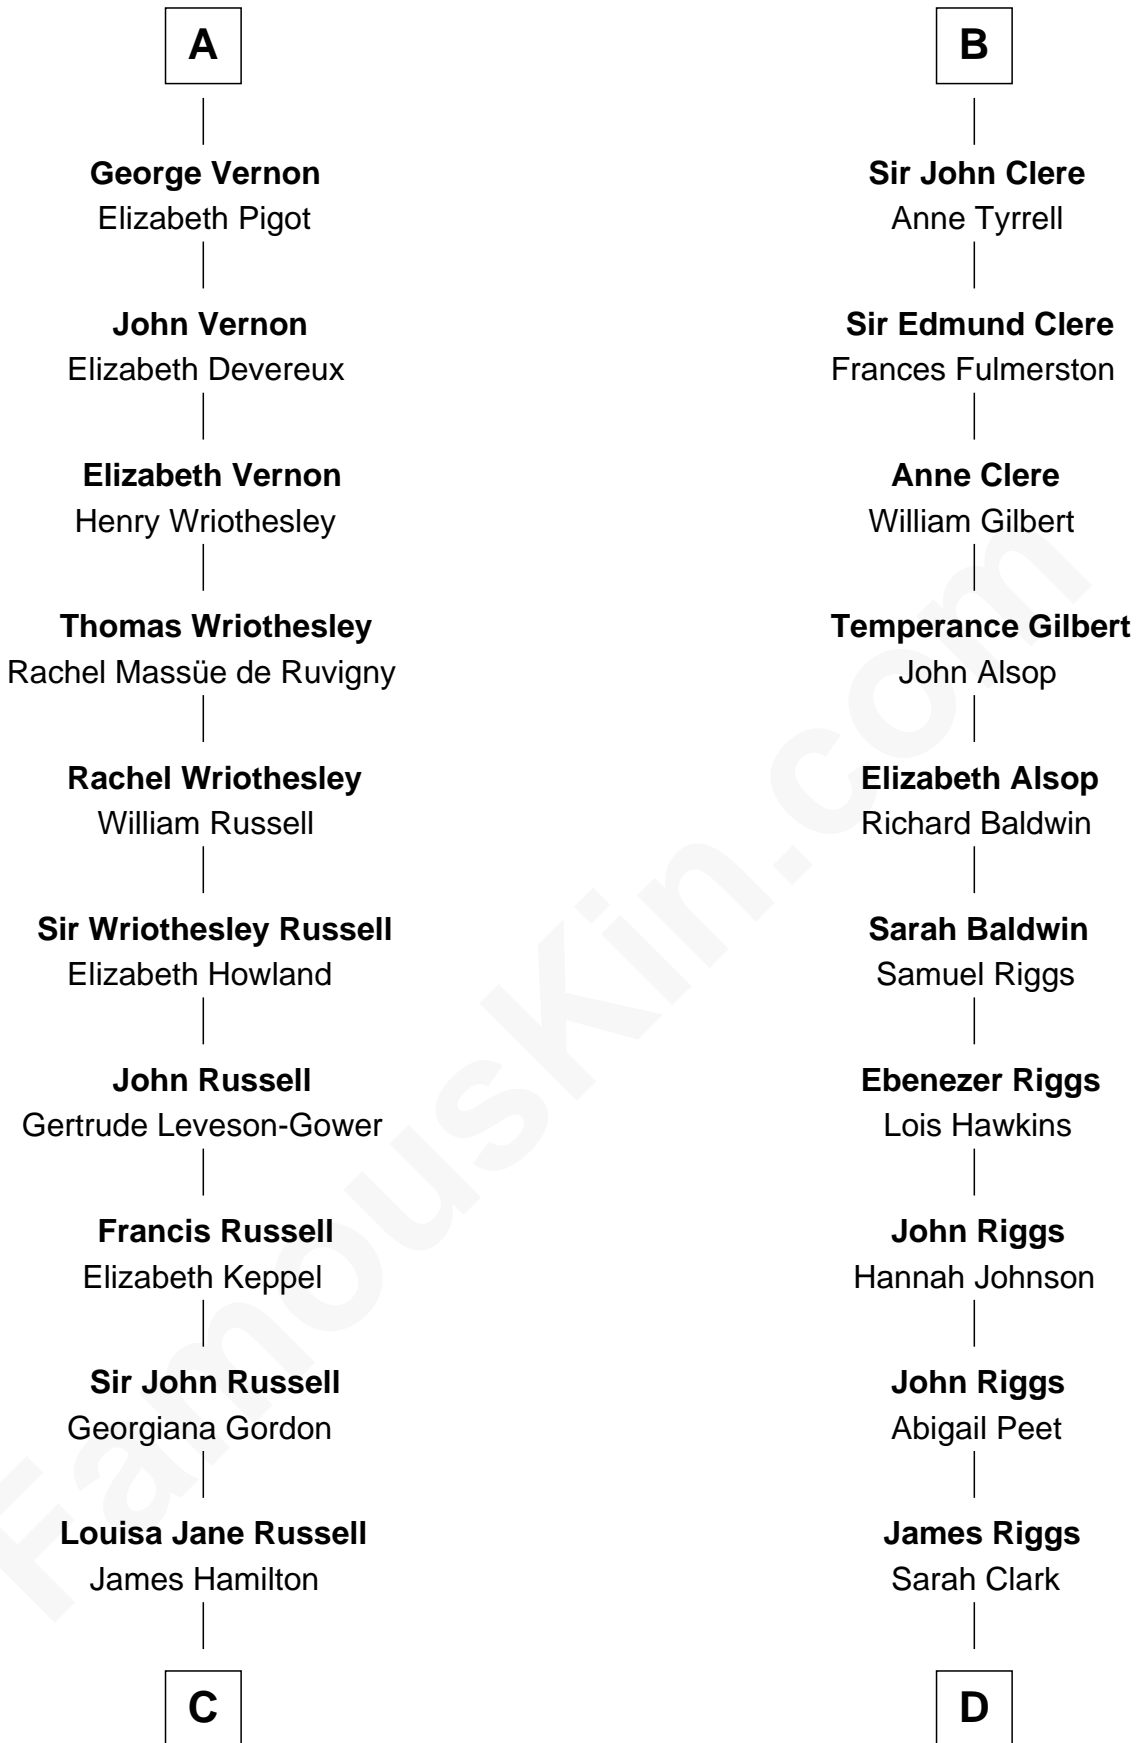

FamousKin.com Relationship Chart of

Sarah Ferguson

Duchess of York

21st cousin of

Mamie (Doud) Eisenhower

First Lady of President Dwight Eisenhower

Sir Roger Darcy

Isabel de Aton

C

Louisa Jane Hamilton

William Henry Walter Montagu-Douglas-Scott

Herbert Andrew Montagu-Douglas-Scott

Marie Josephine Edwards

Marian Louisa Montagu-Douglas-Scott

Andrew Henry Ferguson

Ronald Ivor Ferguson