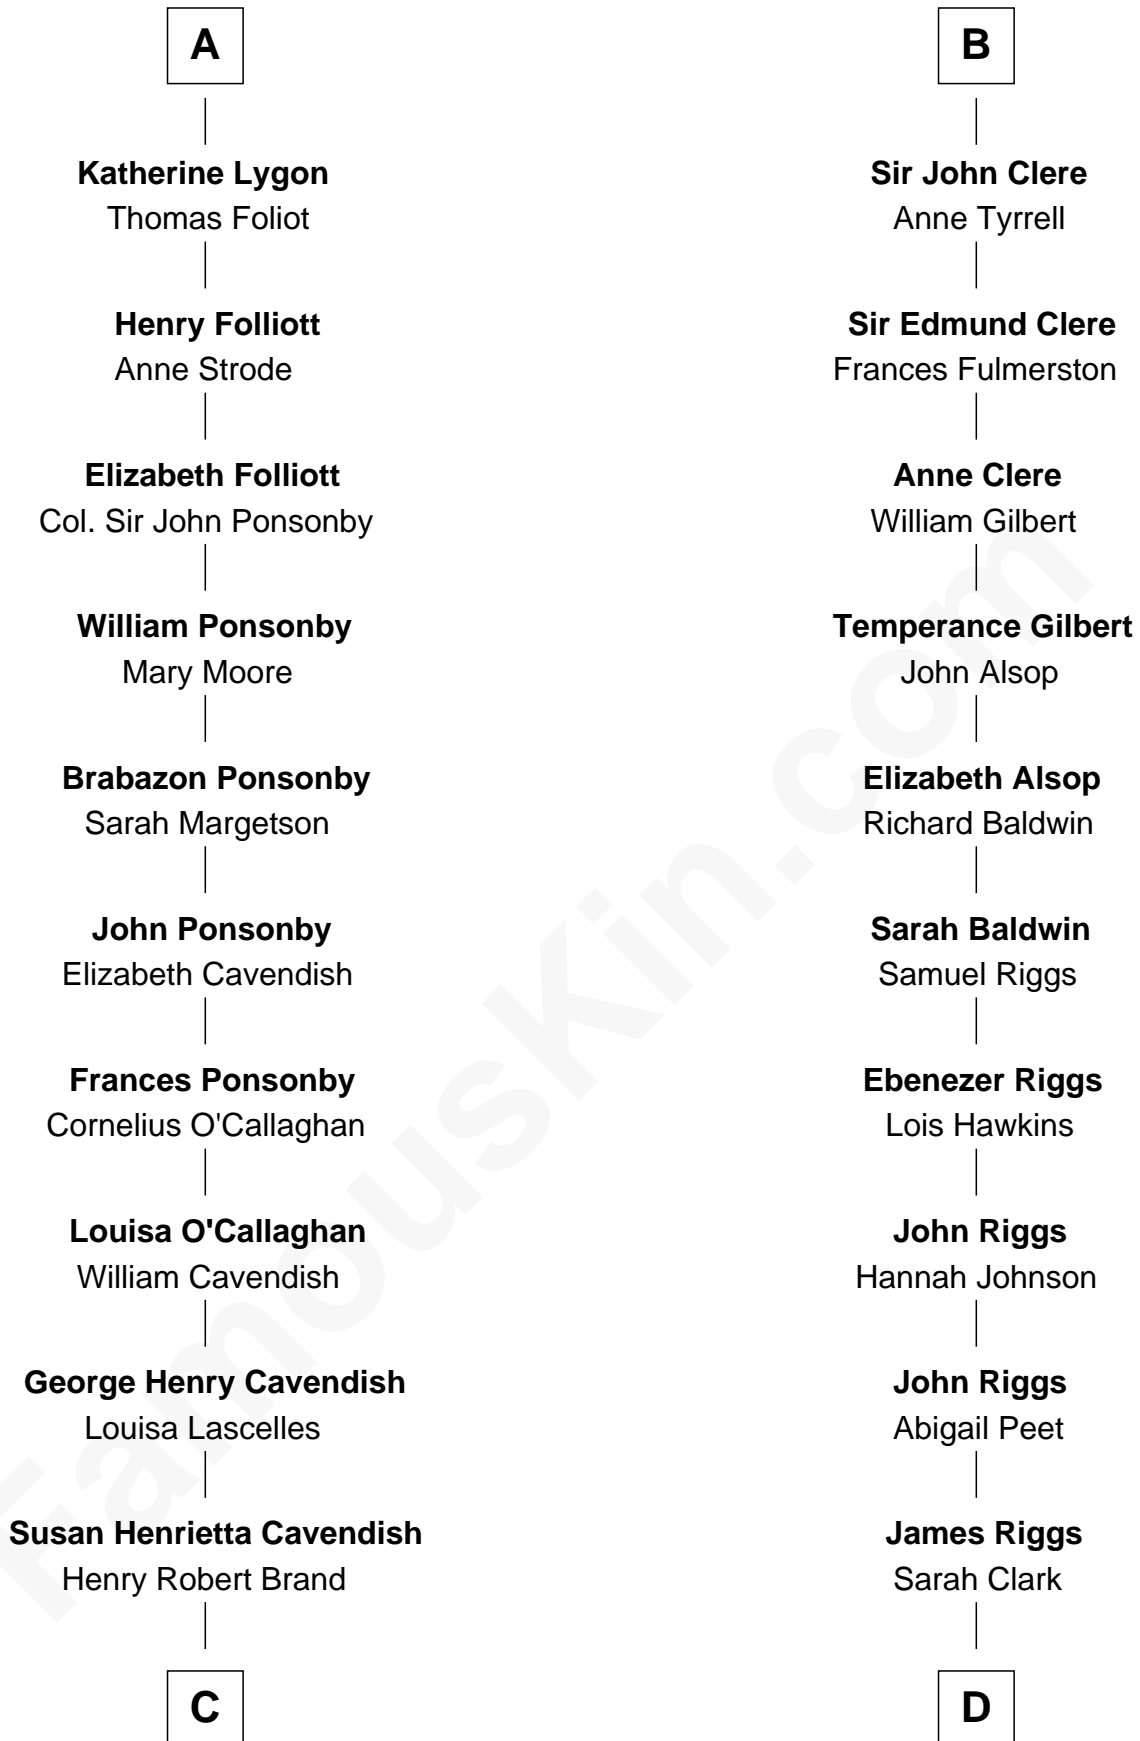

FamousKin.com Relationship Chart of

Sarah Ferguson

Duchess of York

20th cousin 1 time removed of

Mamie (Doud) Eisenhower

First Lady of President Dwight Eisenhower

Humphrey de Bohun

Elizabeth Plantagenet

Sir William de Bohun
Elizabeth de Badlesmere

Elizabeth de Bohun
Sir Richard Fitzalan

Elizabeth Fitzalan
Sir Thomas Mowbray

Isabel Mowbray
Sir James Berkeley

Maurice Berkeley
Isabel Mead

Anne Berkeley
Sir William Dennis

Eleanor Dennis
William Lygon

A

Eleanor de Bohun
Sir James le Boteler

James le Boteler
Elizabeth Darcy

James Butler
Anne de Welles

James Butler
Joan Beauchamp

Sir Thomas Butler
Anne Hankeford

Margaret Butler
Sir William Boleyn

Alice Boleyn
Sir Robert Clere

B

C

Margaret Brand
Algernon Francis Holford Ferguson

Andrew Henry Ferguson
Marian Louisa Montagu-Douglas-Scott

Ronald Ivor Ferguson
Susan Mary Wright

Sarah Ferguson
Duchess of York