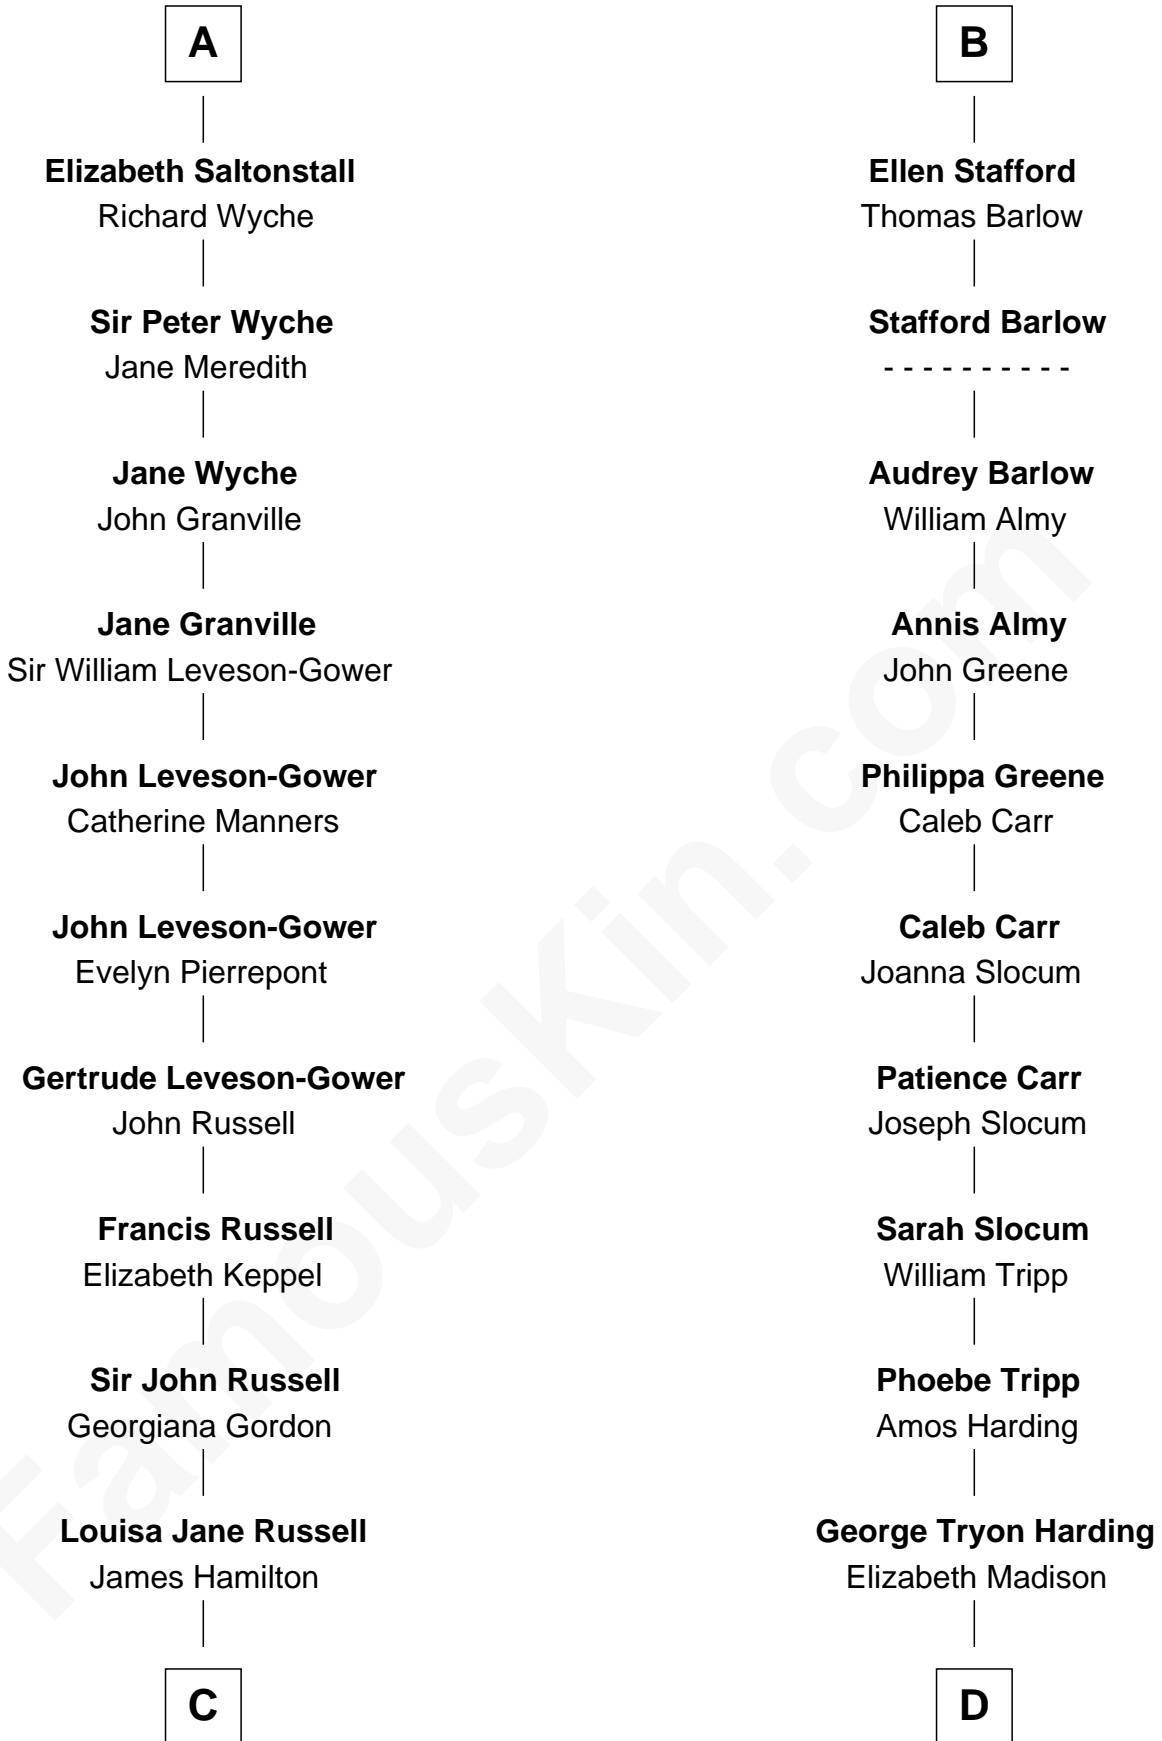

FamousKin.com
Relationship Chart of
Sarah Ferguson
Duchess of York

19th cousin 2 times removed of
Warren G. Harding
29th U.S. President

C

Louisa Jane Hamilton

William Henry Walter Montagu-Douglas-Scott

Herbert Andrew Montagu-Douglas-Scott

Marie Josephine Edwards

Marian Louisa Montagu-Douglas-Scott

Andrew Henry Ferguson

Ronald Ivor Ferguson

Susan Mary Wright

Sarah Ferguson

Duchess of York

D