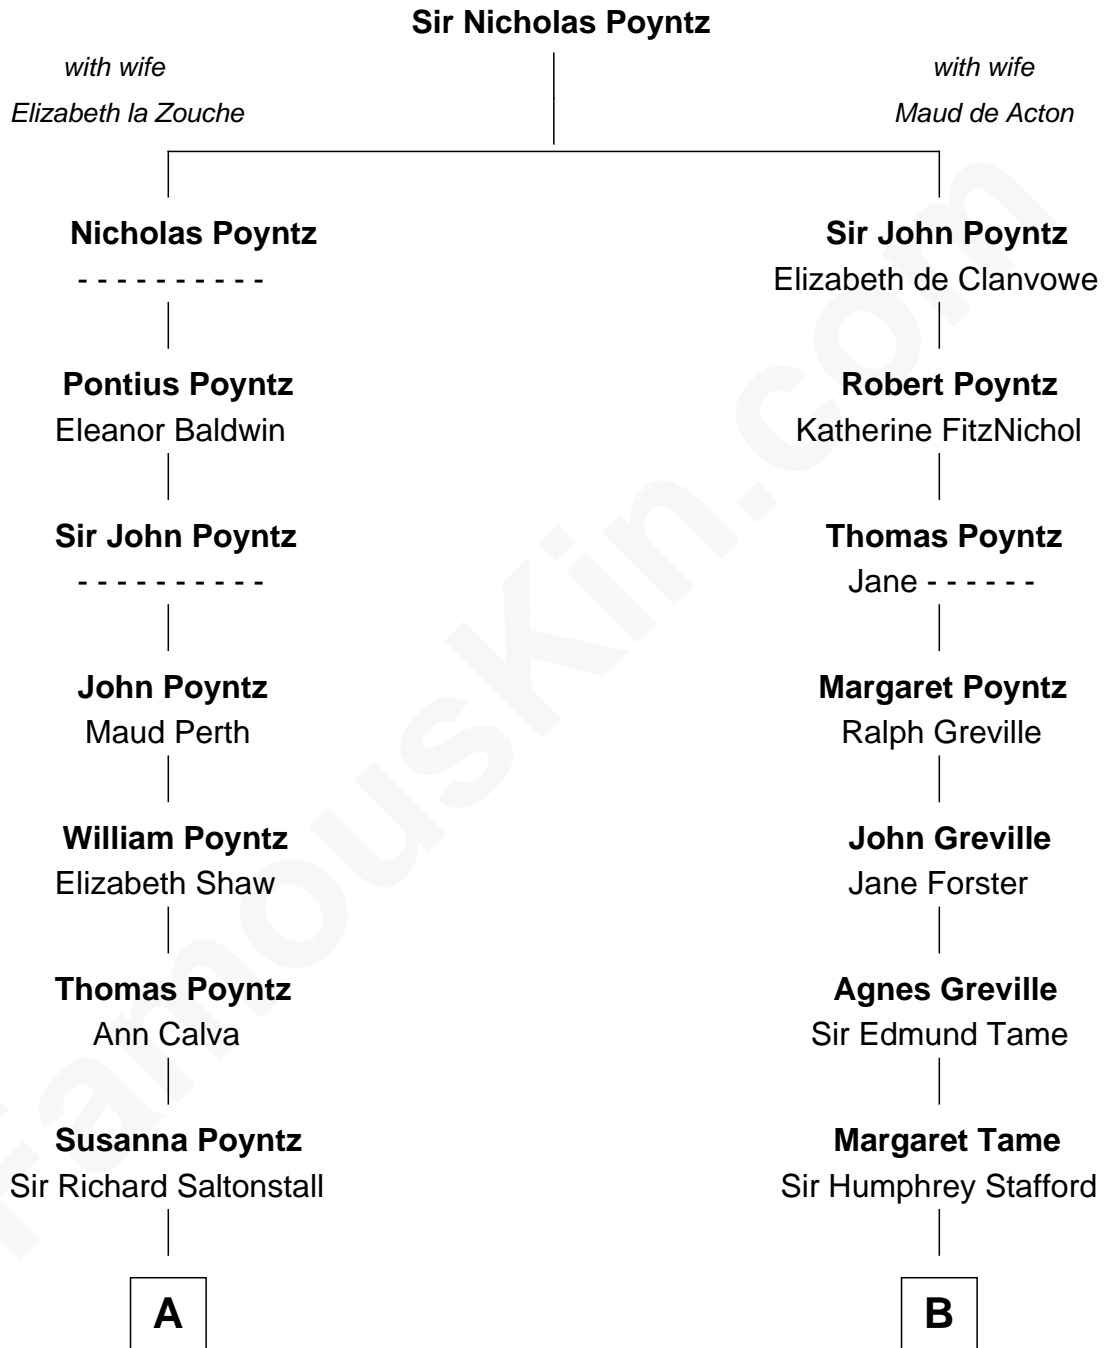

FamousKin.com
Relationship Chart of
Sarah Ferguson
Duchess of York

19th cousin 2 times removed of
Warren G. Harding
29th U.S. President

C

Louisa Jane Hamilton

William Henry Walter Montagu-Douglas-Scott

Herbert Andrew Montagu-Douglas-Scott

Marie Josephine Edwards

Marian Louisa Montagu-Douglas-Scott

Andrew Henry Ferguson

Ronald Ivor Ferguson

Susan Mary Wright

Sarah Ferguson

Duchess of York

D