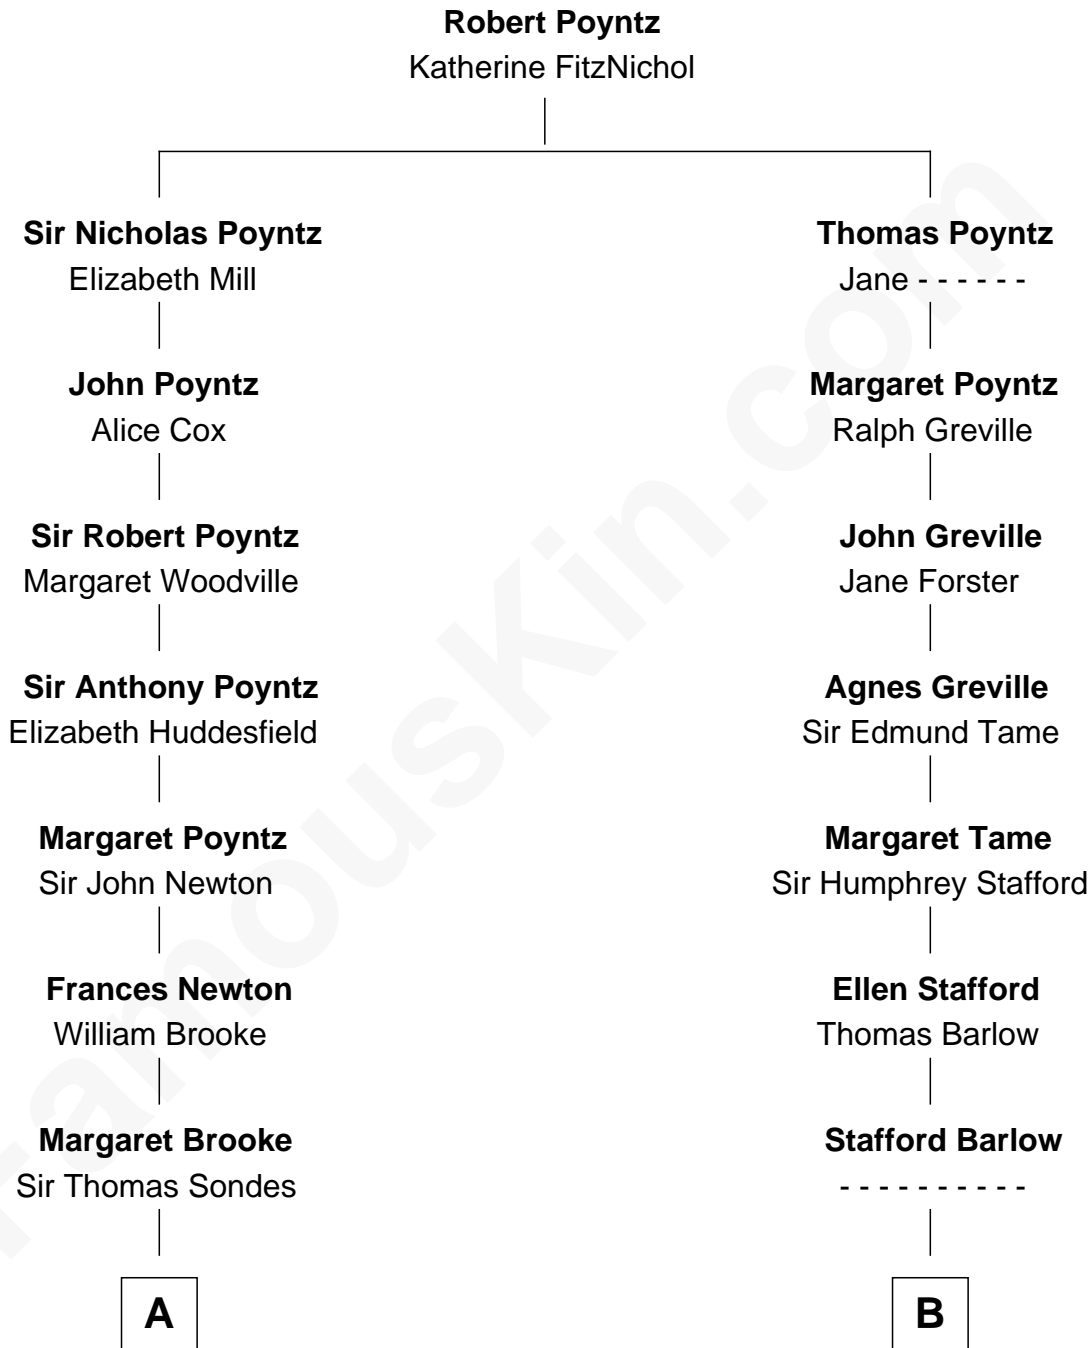

FamousKin.com
Relationship Chart of
Sarah Ferguson
Duchess of York

17th cousin 3 times removed of
Warren G. Harding
29th U.S. President

C

Herbert Andrew Montagu-Douglas-Scott

Marie Josephine Edwards

Marian Louisa Montagu-Douglas-Scott

Andrew Henry Ferguson

Ronald Ivor Ferguson

Susan Mary Wright

Sarah Ferguson

Duchess of York

FamousKin.com